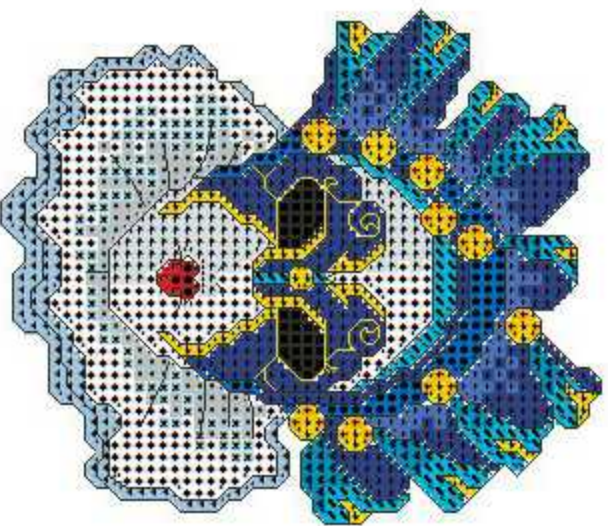

Designed by: WWW.IDEEAPUNTOCROCE.IT

Size: 43w X 50h

### Full, Half, & Quarter Stitches

DMC	Anchor	Color
310	403	Black
3845	1089	Bright Turquoise-IMD
995	410	Electric Blue-DK
796	133	Royal Blue-DK
798	131	Delft Blue-DK
3844	1089	Bright Turquoise-DK
973	297	Canary-BRT
972	298	Canary-DK
762	234	Pearl Gray-VY LT
666	46	Christmas Red-BRT
321	9046	Christmas Red
1	2	White
775	128	Baby Blue-VY LT
3325	129	Baby Blue-LT
415	398	Pearl Gray

### Back Stitches

Color
Black
Canary-BRT

[www.stitcher.com](http://www.stitcher.com)