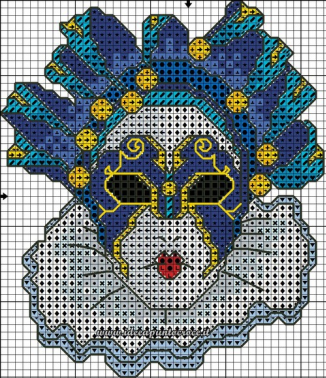

Designed by: WWW.IDEEAPUNTOCROCE.IT

Size: 43w X 50h

### Full, Half, & Quarter Stitches

DMC	Anchor	Color
310	403	Black
3845	1089	Bright Turquoise-IMD
995	410	Electric Blue-DK
796	133	Royal Blue-DK
798	131	Delft Blue-DK
3844	1089	Bright Turquoise-DK
973	297	Canary-BRT
972	298	Canary-DK
762	234	Pearl Gray-VY LT
666	46	Christmas Red-BRT
321	9046	Christmas Red
1	2	White
775	128	Baby Blue-VY LT
3325	129	Baby Blue-LT
415	398	Pearl Gray

### Back Stitches

Color
Black
Canary-BRT

[www.stitcher.com](http://www.stitcher.com)