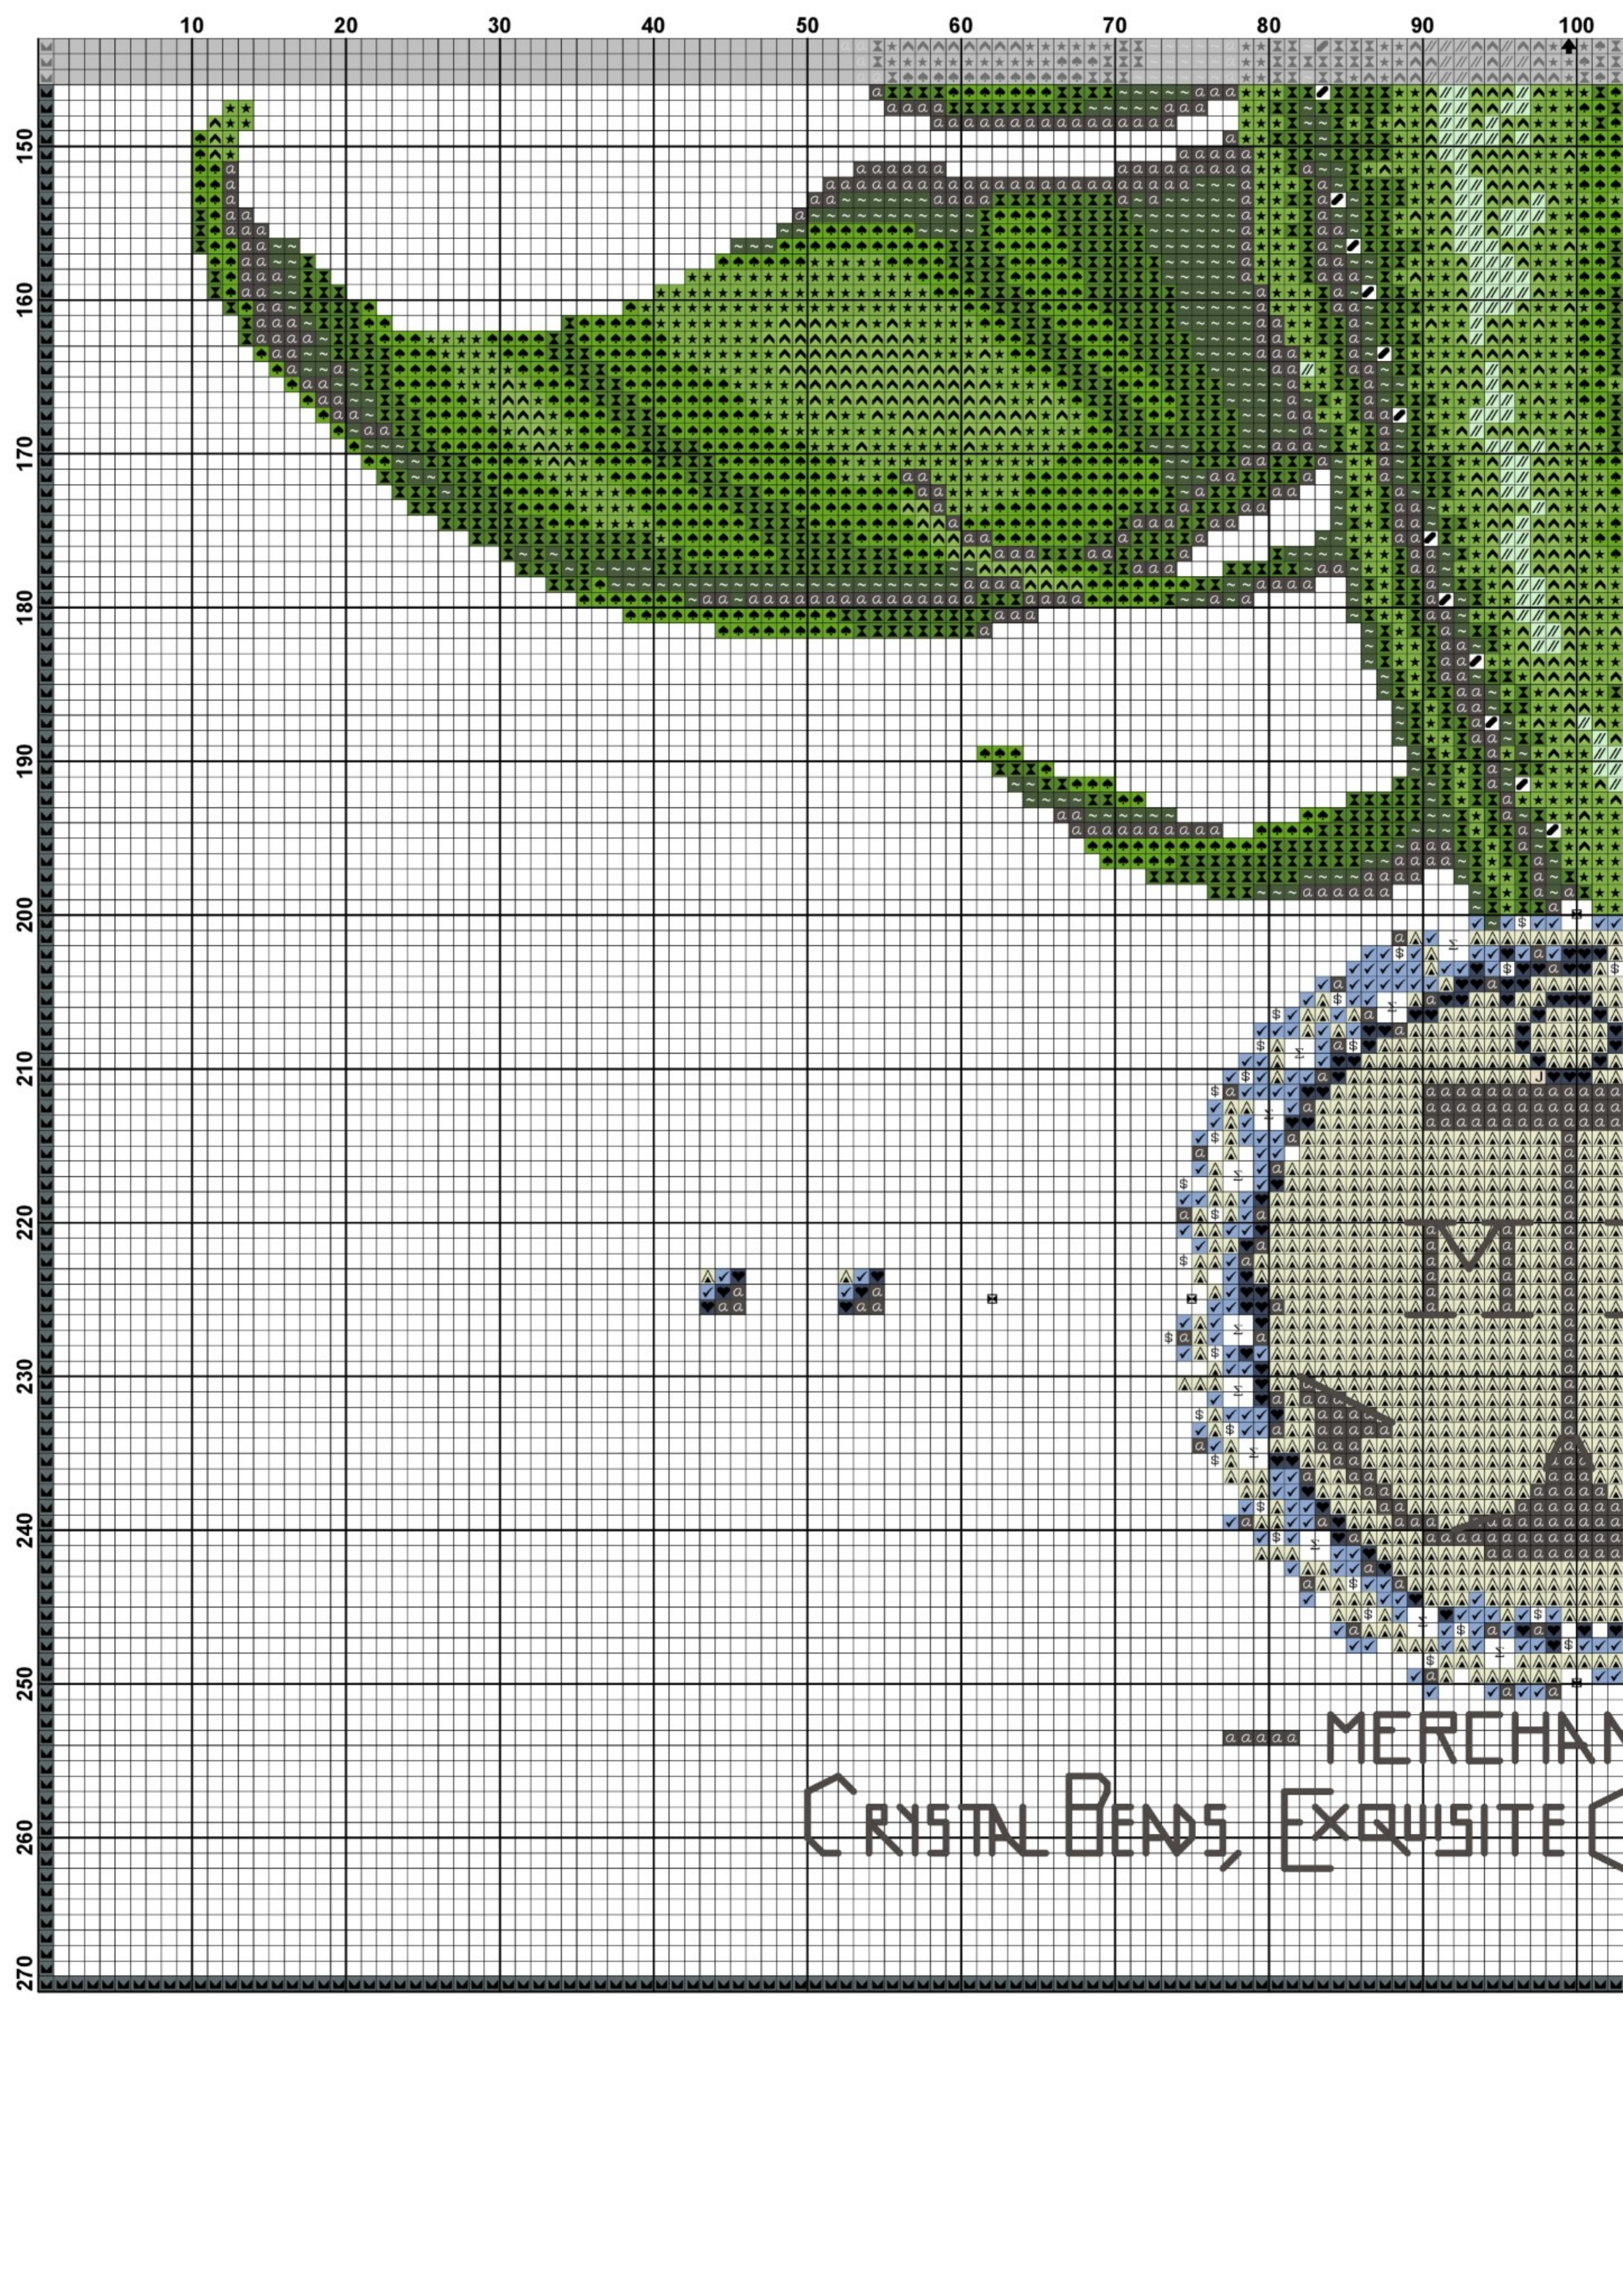

100 110 120 130 140 150 160 170 180 190

150  
160  
170  
180  
190  
200  
210  
220  
230  
240  
250  
260  
270

ENTS IN  
GEMS, GLASS TREASURES

**Pattern Name:** MD117 Merchant Mermaid  
**Designed By:** Mirabilia - Nora Corbett  
**Fabric:** 14, Dirty  
 199w X 270h Stitches  
**Size(s):** 14 Count, 36.10w X 48.99h cm  
 10 Count, 50.55w X 68.58h cm  
 18 Count, 28.08w X 38.10h cm  
 22 Count, 22.98w X 31.17h cm

**Floss Used for Full Stitches:**

Symbol	Strands	Type	Number	Color
	2	DMC	223	Shell Pink-LT
	2	DMC	704	Christmas Green-VY LT
	2	DMC	746	Off White
	2	DMC	754	Peach-LT
	2	DMC	819	Baby Pink-LT
	2	DMC	905	Parrot Green-DK
	2	DMC	906	Parrot Green-MD
	2	DMC	935	Avocado Green-DK
	2	DMC	948	Peach-VY LT
	2	DMC	959	Sea Green-MD
	2	DMC	991	Aquamarine-DK
	2	DMC	3371	Black Brown
	2	DMC	3713	Salmon-VY LT
	2	DMC	3860	Cocoa
	1	K BF	015L	Laser Lime
	1	K BF	001HL	Silver Hi Lustre
	2	Caron, WI	017	Blue Lavender
	2	Caron, WI	163	Plum
	2	Caron, WI	175	Dark Shadows
	2	Caron, WI	228	Honeydew
	2	Caron, WI	253	Ink
	1	DMC	223	Shell Pink-LT
	1	DMC	761	Salmon-LT
	1	Caron, WI	017	Blue Lavender
	1	Caron, WI	253	Ink

**Floss Used for Quarter Stitches:**

Symbol	Strands	Type	Number	Color
	2	DMC	223	Shell Pink-LT
	2	DMC	948	Peach-VY LT
	2	DMC	3371	Black Brown
	2	DMC	3860	Cocoa
	1	DMC	223	Shell Pink-LT
	1	DMC	761	Salmon-LT

**Notes:**

Fabric:  
 32 ct. Laurel Linen (65-141) by Wichelt Imports