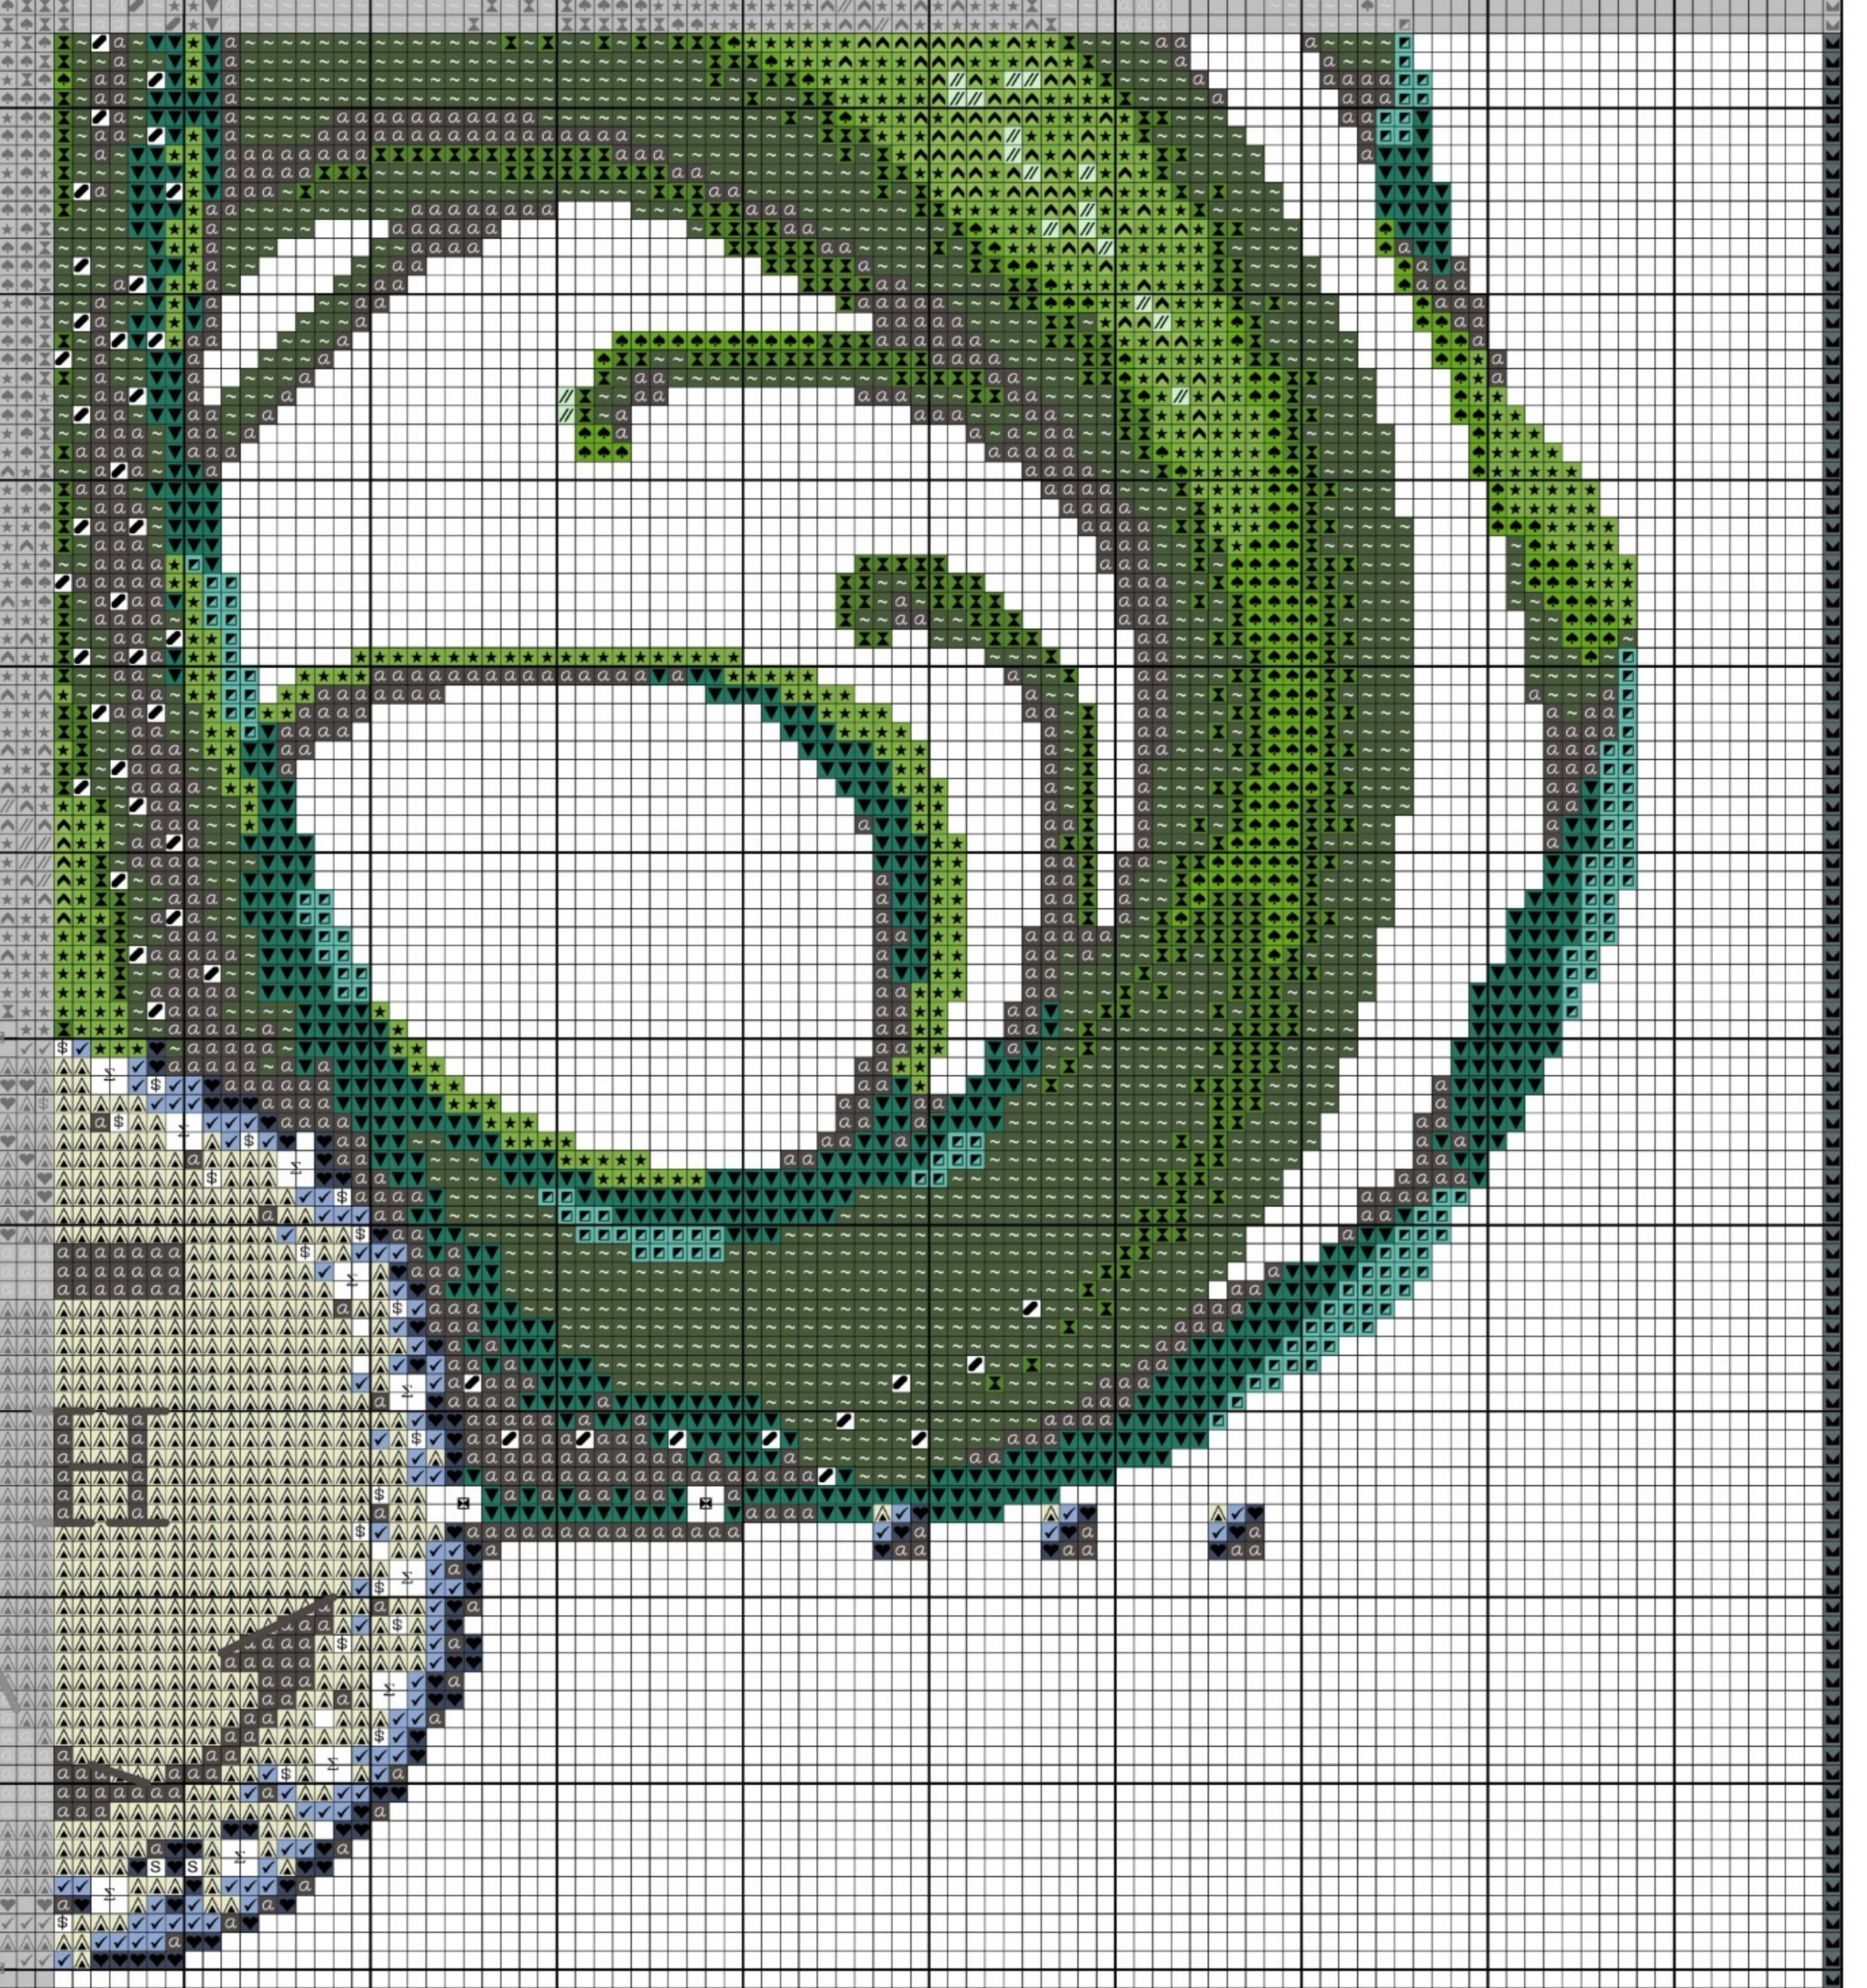

100 110 120 130 140 150 160 170 180 190

150  
160  
170  
180  
190  
200  
210  
220  
230  
240  
250  
260  
270

ENTS IN  
GEMS, GLASS TREASURES

**Pattern Name:** MD117 Merchant Mermaid  
**Designed By:** Mirabilia - Nora Corbett  
**Fabric:** 14, Dirty  
 199w X 270h Stitches  
**Size(s):** 14 Count, 36.10w X 48.99h cm  
 10 Count, 50.55w X 68.58h cm  
 18 Count, 28.08w X 38.10h cm  
 22 Count, 22.98w X 31.17h cm

**Floss Used for Full Stitches:**

Symbol	Strands	Type	Number	Color
	2	DMC	223	Shell Pink-LT
	2	DMC	704	Christmas Green-VY LT
	2	DMC	746	Off White
	2	DMC	754	Peach-LT
	2	DMC	819	Baby Pink-LT
	2	DMC	905	Parrot Green-DK
	2	DMC	906	Parrot Green-MD
	2	DMC	935	Avocado Green-DK
	2	DMC	948	Peach-VY LT
	2	DMC	959	Sea Green-MD
	2	DMC	991	Aquamarine-DK
	2	DMC	3371	Black Brown
	2	DMC	3713	Salmon-VY LT
	2	DMC	3860	Cocoa
	1	K BF	015L	Laser Lime
	1	K BF	001HL	Silver Hi Lustre
	2	Caron, WI	017	Blue Lavender
	2	Caron, WI	163	Plum
	2	Caron, WI	175	Dark Shadows
	2	Caron, WI	228	Honeydew
	2	Caron, WI	253	Ink
	1	DMC	223	Shell Pink-LT
	1	DMC	761	Salmon-LT
	1	Caron, WI	017	Blue Lavender
	1	Caron, WI	253	Ink

**Floss Used for Quarter Stitches:**

Symbol	Strands	Type	Number	Color
	2	DMC	223	Shell Pink-LT
	2	DMC	948	Peach-VY LT
	2	DMC	3371	Black Brown
	2	DMC	3860	Cocoa
	1	DMC	223	Shell Pink-LT
	1	DMC	761	Salmon-LT

**Notes:**

Fabric:  
 32 ct. Laurel Linen (65-141) by Wichelt Imports