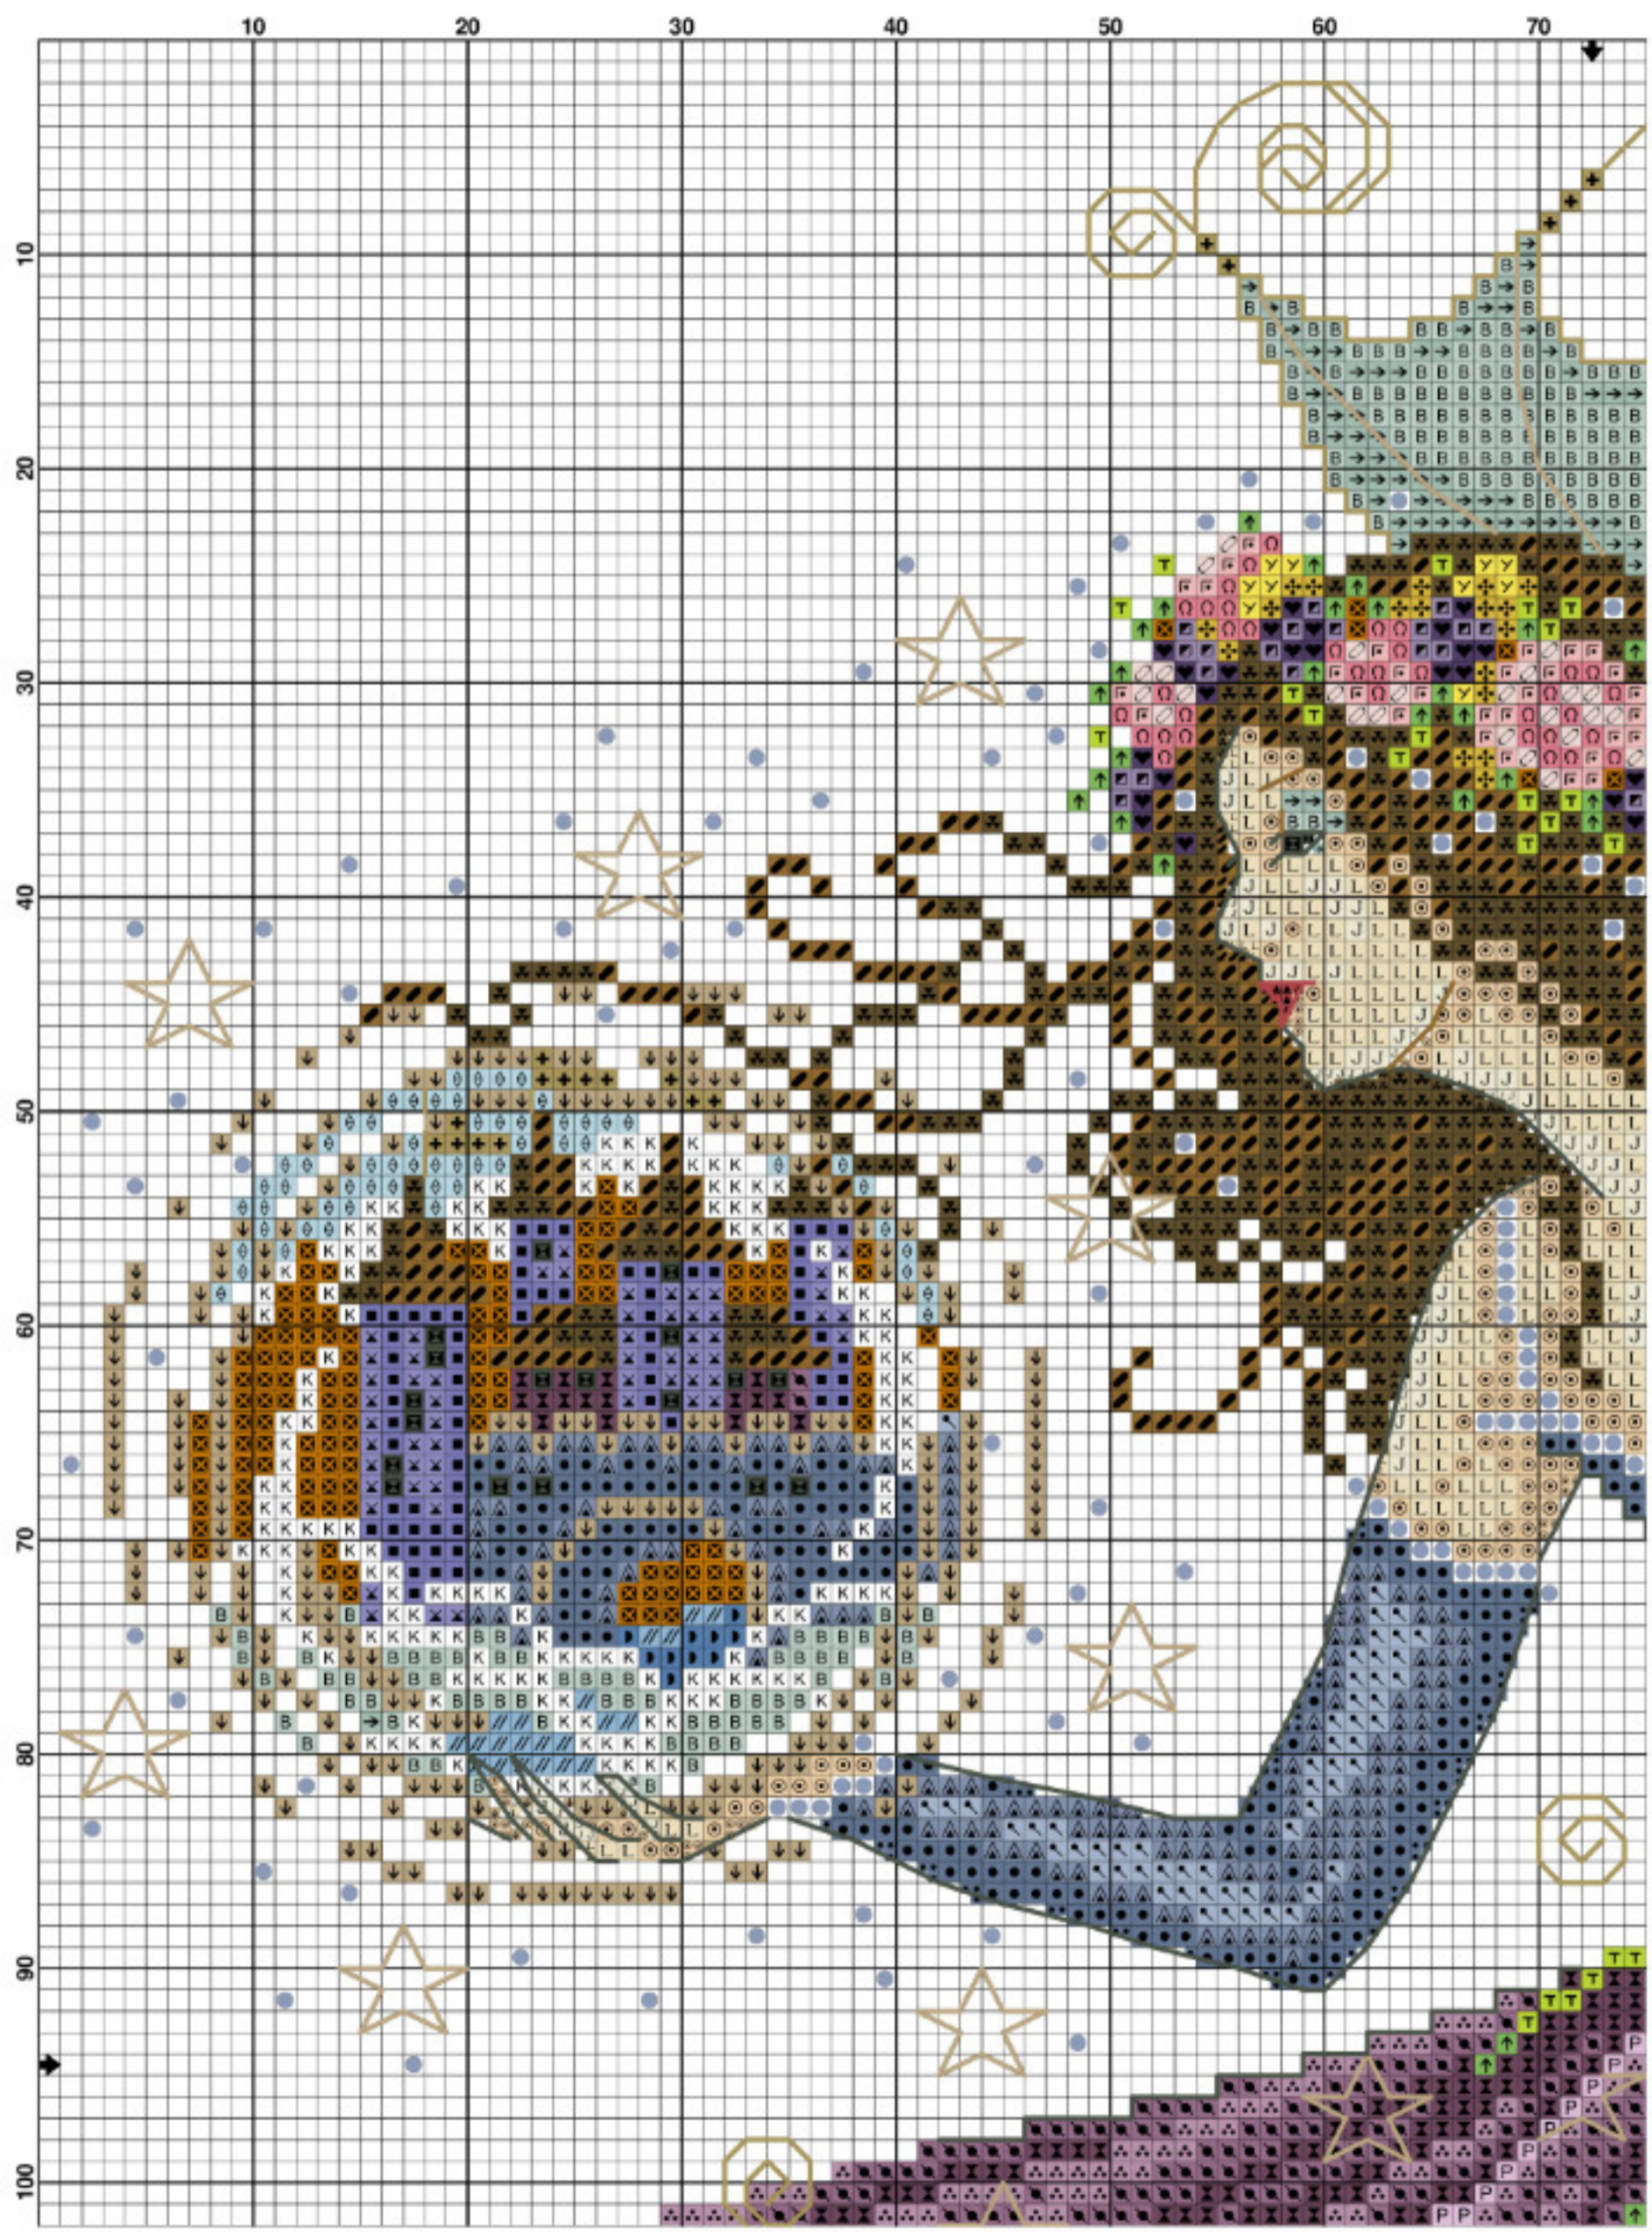

vk.com/clubrucodelnic

Symbol	Strands	Type	Number	Color
 	2	DMC Lgt Eff	E677	E677
 	2	DMC Lgt Eff	E3837	E3837

## Floss Used for Back Stitches:

Symbol	Strands	Type	Number	Color
 	1	DMC	434	Brown-LT
 	1	DMC	3799	Pewter Gray-VY DK
 	1	DMC	3831	Raspberry-DK
 	2	DMC Lgt Eff	E677	E677
 	2	DMC Lgt Eff	E3821	E3821

## Beads Used:

Symbol	Type	Number	Color
 	MH GS Bead	02026	Crystal Blue

**Pattern Name:** Stardust Fairy  
**Designed By:** Joan Elliot  
**Company:** The DMC Corporation  
**Copyright:** lenabondar  
**Fabric:** Aida 14, White  
 143w X 185h Stitches  
**Size:** 14 Count, 25.94w X 33.56h cm