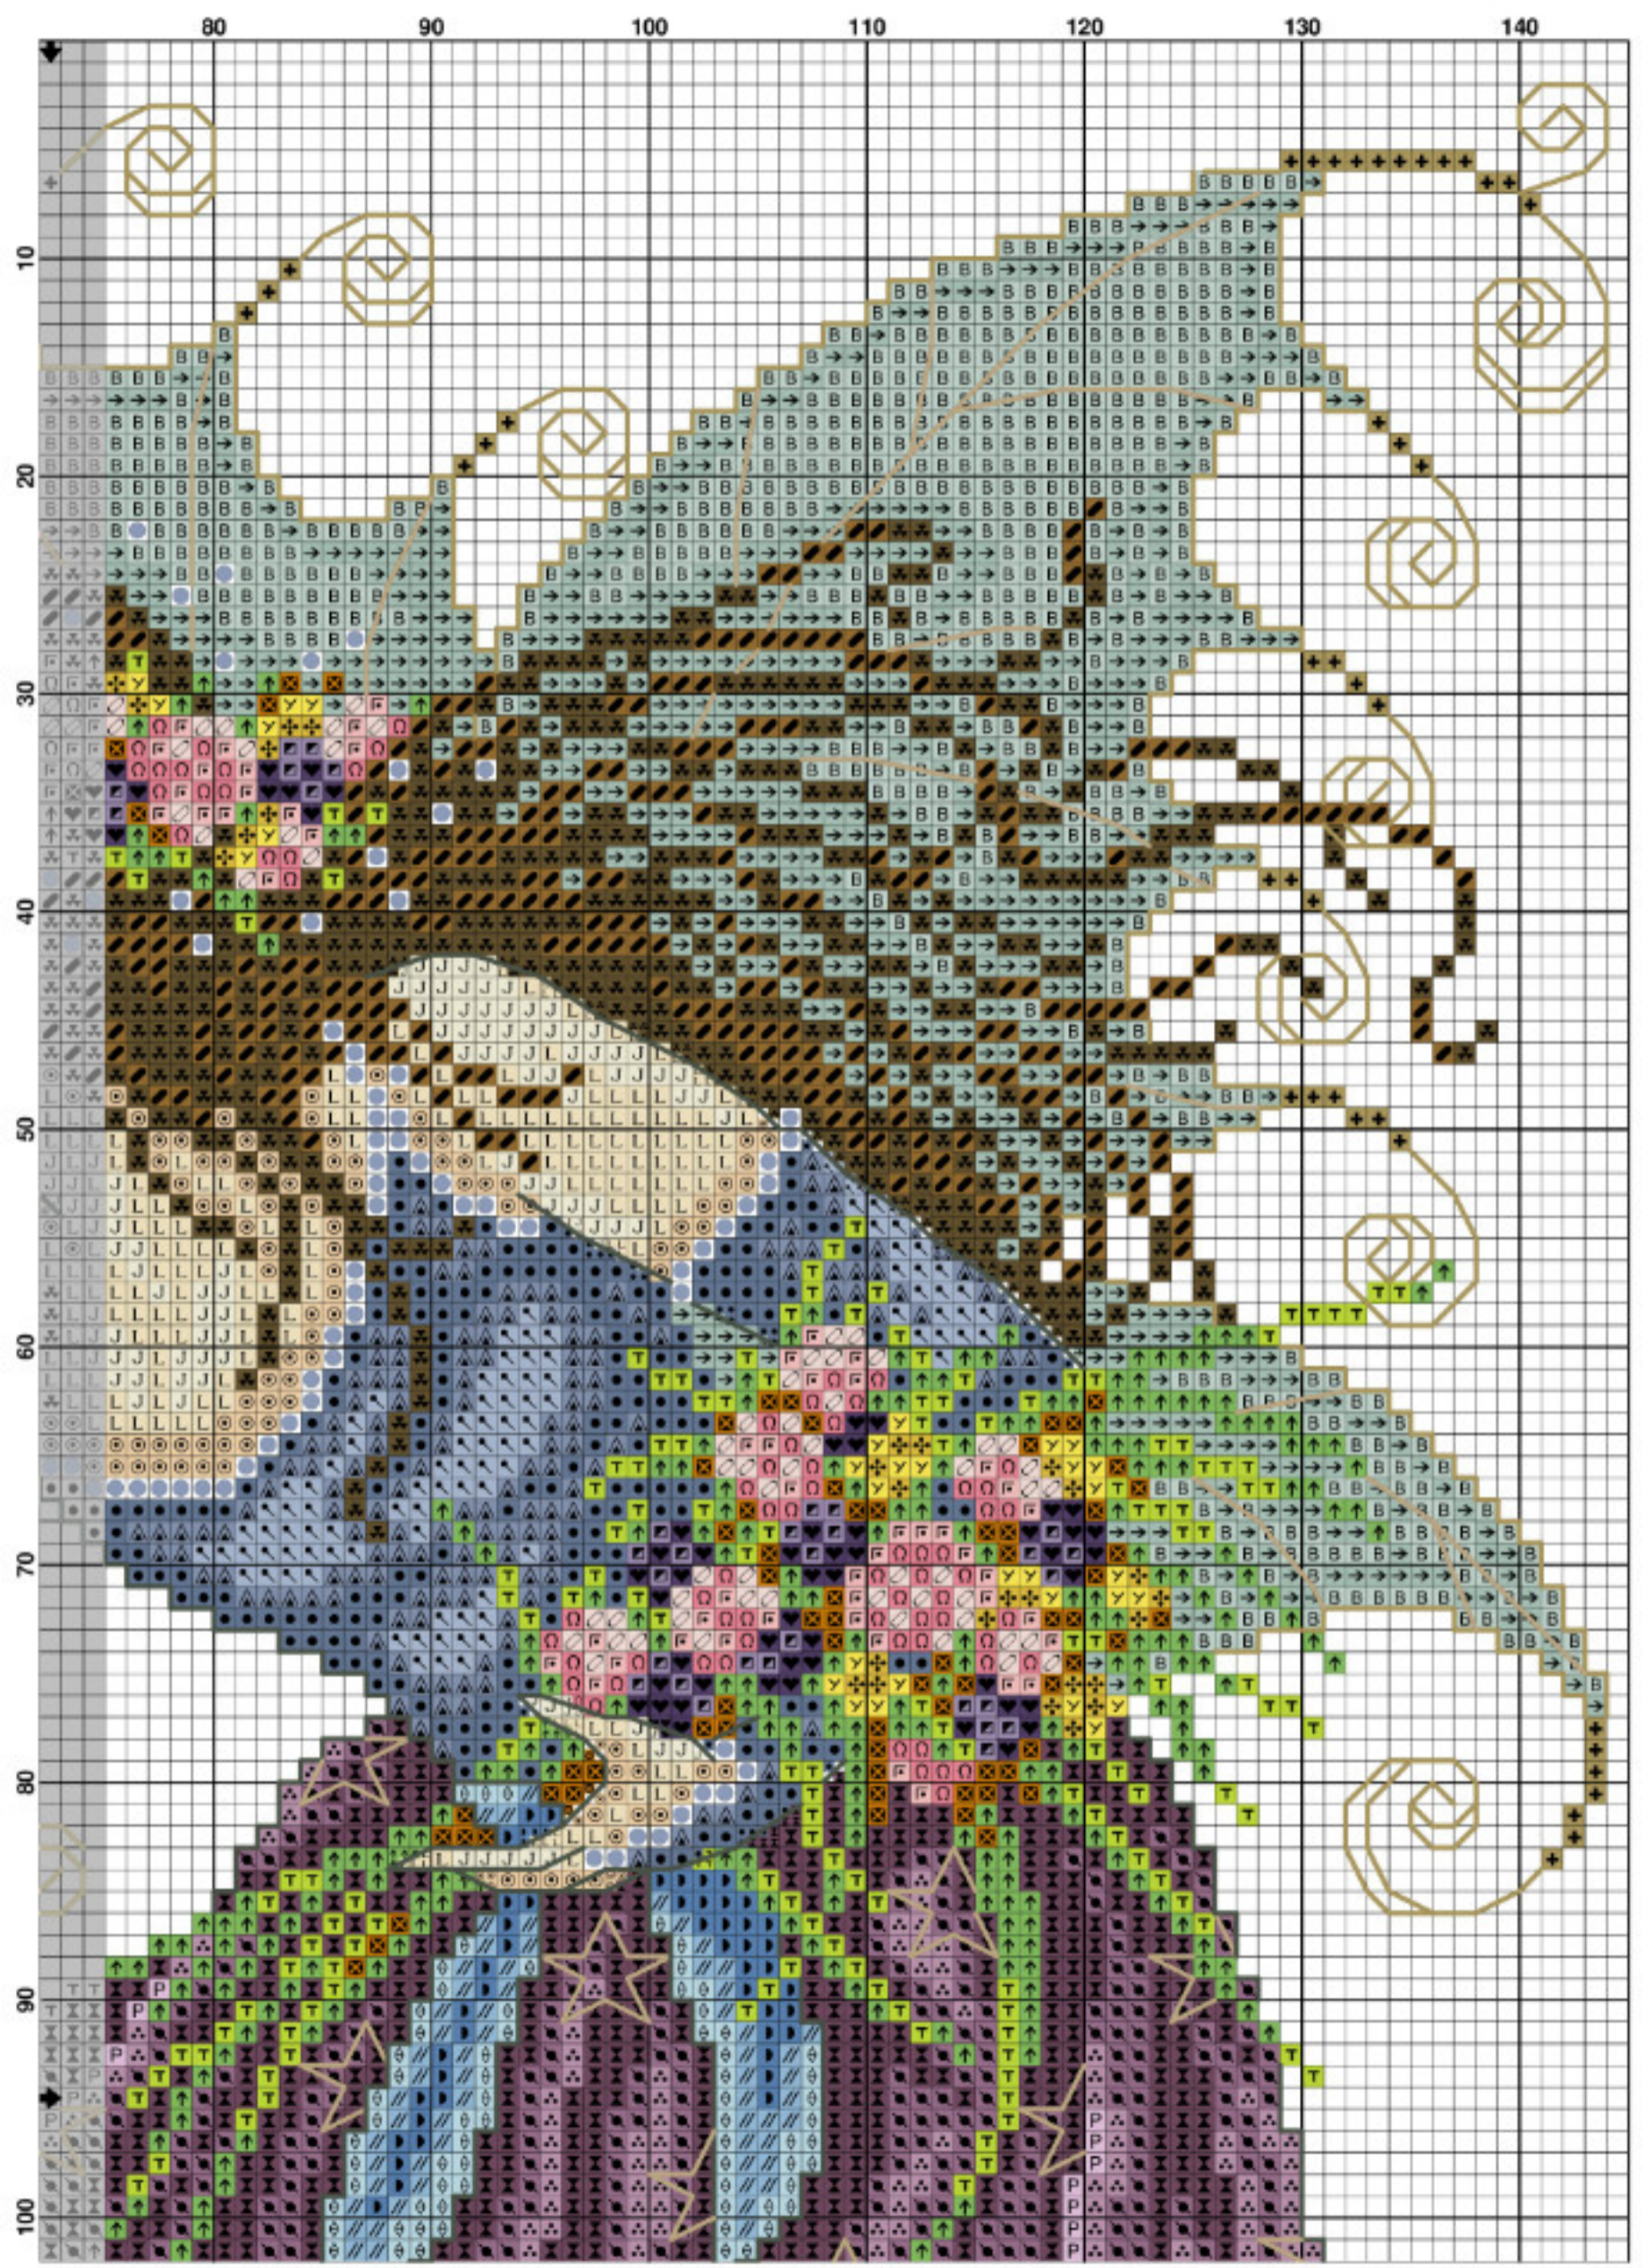

vk.com/clubrucodelnic

Symbol	Strands	Type	Number	Color
 	2	DMC Lgt Eff	E677	E677
 	2	DMC Lgt Eff	E3837	E3837

## Floss Used for Back Stitches:

Symbol	Strands	Type	Number	Color
 	1	DMC	434	Brown-LT
 	1	DMC	3799	Pewter Gray-VY DK
 	1	DMC	3831	Raspberry-DK
 	2	DMC Lgt Eff	E677	E677
 	2	DMC Lgt Eff	E3821	E3821

## Beads Used:

Symbol	Type	Number	Color
 	MH GS Bead	02026	Crystal Blue

**Pattern Name:** Stardust Fairy  
**Designed By:** Joan Elliot  
**Company:** The DMC Corporation  
**Copyright:** lenabondar  
**Fabric:** Aida 14, White  
 143w X 185h Stitches  
**Size:** 14 Count, 25.94w X 33.56h cm