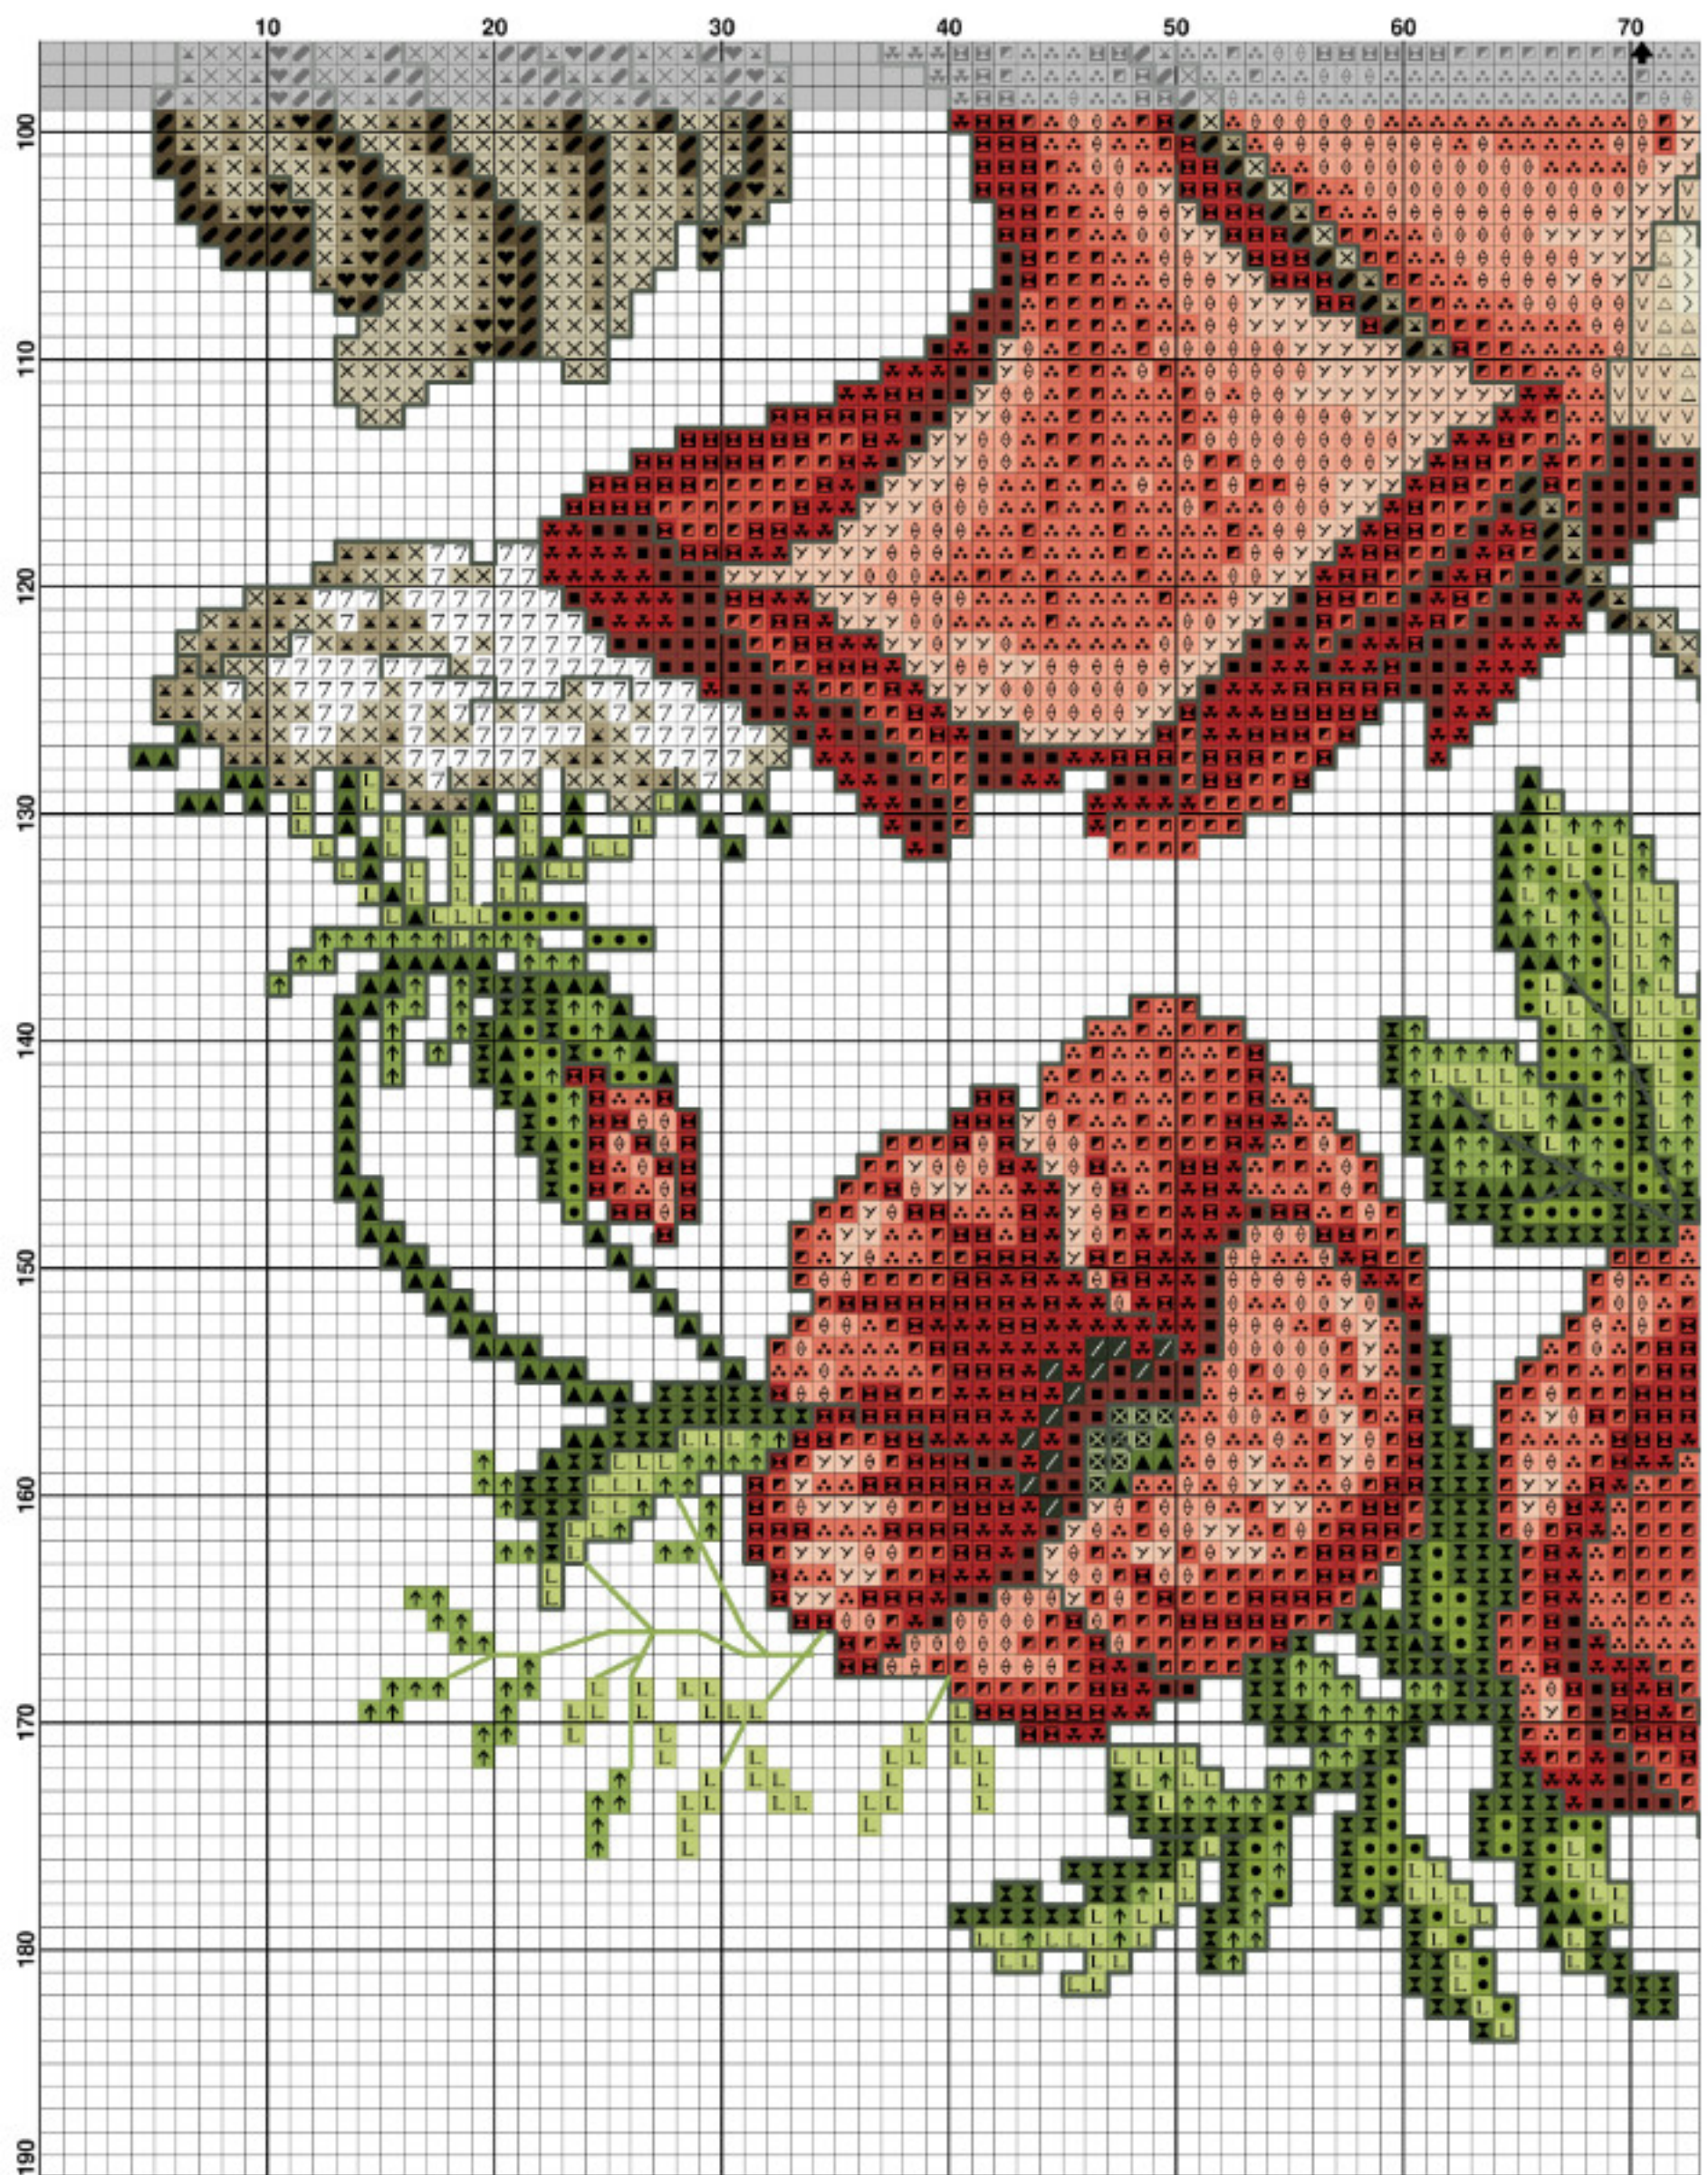

[vk.com/clubrucodeinic](https://vk.com/clubrucodeinic)

**Pattern Name:** Сказочный календарь  
**Copyright:** Lenhen  
**Fabric:** Aida 14, White  
 131w X 177h Stitches  
**Size:** 14 Count, 23.77w X 32.11h cm

**Floss Used for Full Stitches:**

| Symbol | Strands | Type | Number | Color               |
|--------|---------|------|--------|---------------------|
|        | 3       | DMC  | 310    | Black               |
|        | 3       | DMC  | 321    | Christmas Red       |
|        | 3       | DMC  | 349    | Coral-DK            |
|        | 3       | DMC  | 350    | Coral-MD            |
|        | 3       | DMC  | 351    | Coral               |
|        | 3       | DMC  | 352    | Coral-LT            |
|        | 3       | DMC  | 353    | Peach               |
|        | 3       | DMC  | 469    | Avocado Green       |
|        | 3       | DMC  | 470    | Avocado Green-LT    |
|        | 3       | DMC  | 471    | Avocado Green-VY LT |
|        | 3       | DMC  | 472    | Avocado Green-UL LT |
|        | 3       | DMC  | 815    | Garnet-MD           |
|        | 3       | DMC  | 838    | Beige Brown-VY DK   |
|        | 3       | DMC  | 840    | Beige Brown-MD      |
|        | 3       | DMC  | 841    | Beige Brown-LT      |
|        | 3       | DMC  | 842    | Beige Brown-VY LT   |
|        | 3       | DMC  | 937    | Avocado Green-MD    |
|        | 3       | DMC  | 950    | Desert Sand-LT      |
|        | 3       | DMC  | 3011   | Khaki Green-DK      |
|        | 3       | DMC  | 3053   | Green Gray          |
|        | 3       | DMC  | 3770   | Tawny-VY LT         |
|        | 3       | DMC  | 3773   | Desert Sand-MD      |
|        | 3       | DMC  | 3774   | Desert Sand-VY LT   |
|        | 3       | DMC  | BLANC  | White               |