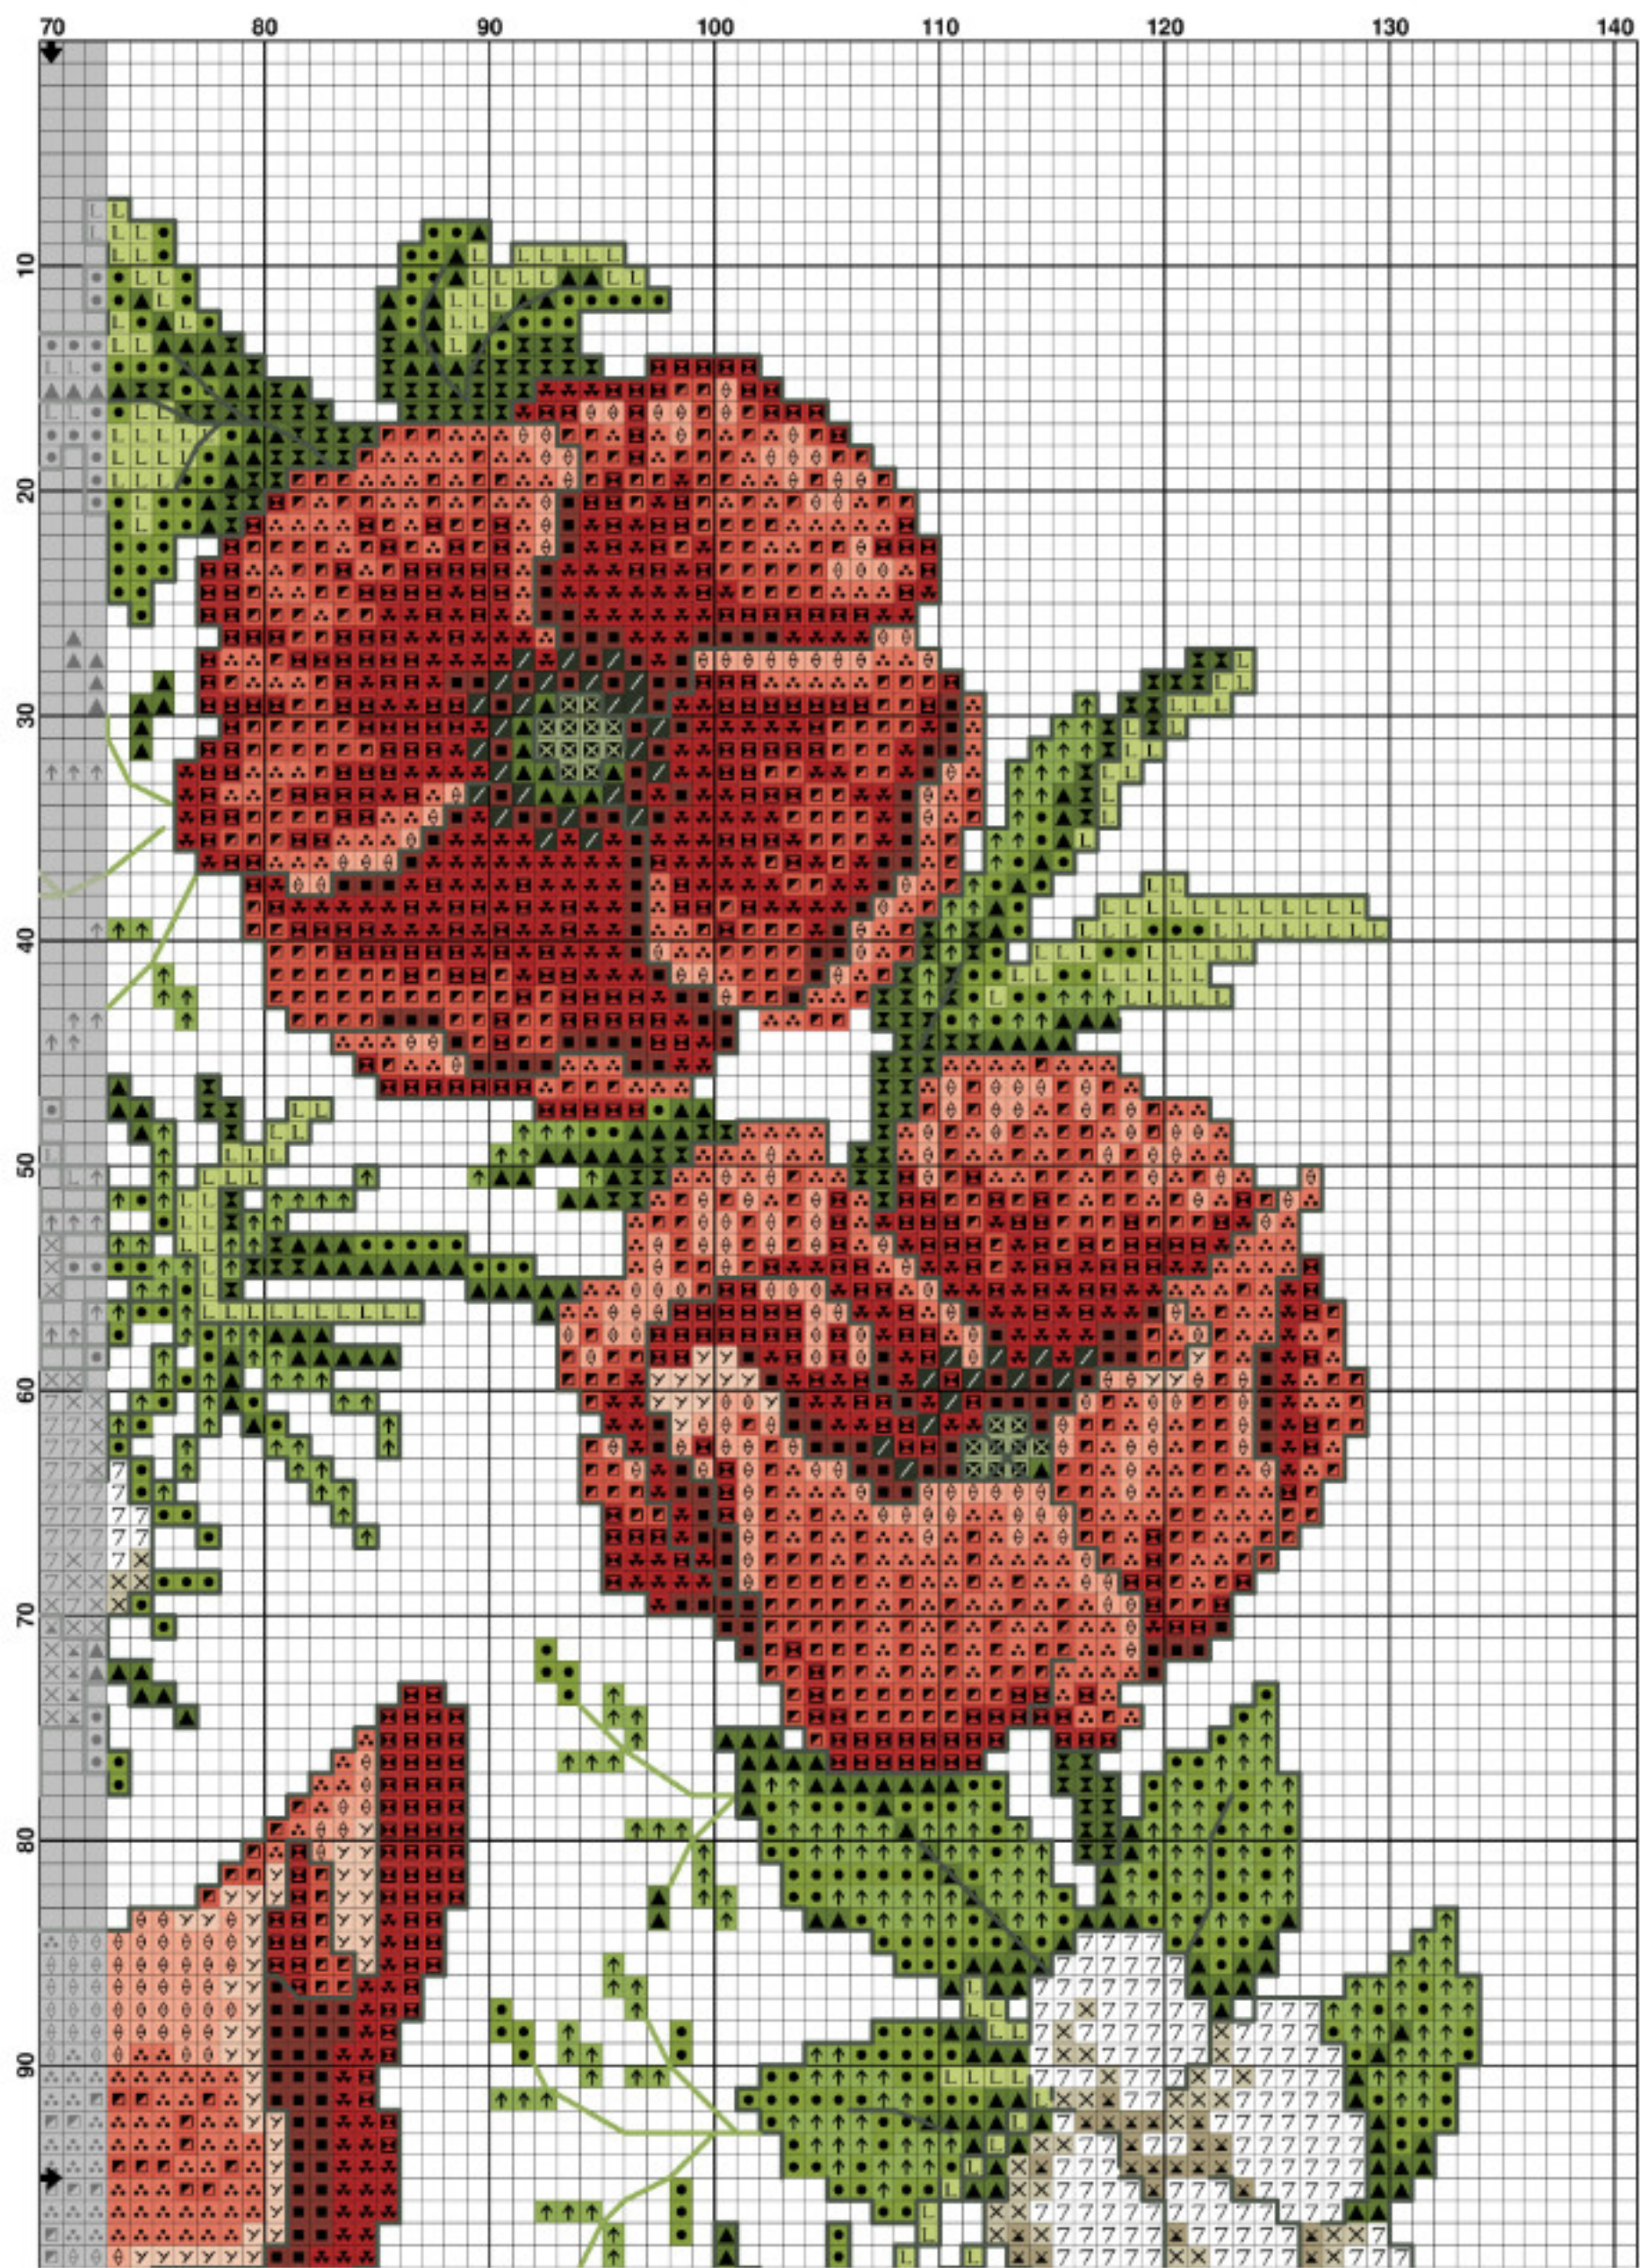

[vk.com/clubrucodeinic](https://vk.com/clubrucodeinic)

**Pattern Name:** Сказочный календарь  
**Copyright:** Lenhen  
**Fabric:** Aida 14, White  
 131w X 177h Stitches  
**Size:** 14 Count, 23.77w X 32.11h cm

**Floss Used for Full Stitches:**

| Symbol | Strands | Type | Number | Color               |
|--------|---------|------|--------|---------------------|
|        | 3       | DMC  | 310    | Black               |
|        | 3       | DMC  | 321    | Christmas Red       |
|        | 3       | DMC  | 349    | Coral-DK            |
|        | 3       | DMC  | 350    | Coral-MD            |
|        | 3       | DMC  | 351    | Coral               |
|        | 3       | DMC  | 352    | Coral-LT            |
|        | 3       | DMC  | 353    | Peach               |
|        | 3       | DMC  | 469    | Avocado Green       |
|        | 3       | DMC  | 470    | Avocado Green-LT    |
|        | 3       | DMC  | 471    | Avocado Green-VY LT |
|        | 3       | DMC  | 472    | Avocado Green-UL LT |
|        | 3       | DMC  | 815    | Garnet-MD           |
|        | 3       | DMC  | 838    | Beige Brown-VY DK   |
|        | 3       | DMC  | 840    | Beige Brown-MD      |
|        | 3       | DMC  | 841    | Beige Brown-LT      |
|        | 3       | DMC  | 842    | Beige Brown-VY LT   |
|        | 3       | DMC  | 937    | Avocado Green-MD    |
|        | 3       | DMC  | 950    | Desert Sand-LT      |
|        | 3       | DMC  | 3011   | Khaki Green-DK      |
|        | 3       | DMC  | 3053   | Green Gray          |
|        | 3       | DMC  | 3770   | Tawny-VY LT         |
|        | 3       | DMC  | 3773   | Desert Sand-MD      |
|        | 3       | DMC  | 3774   | Desert Sand-VY LT   |
|        | 3       | DMC  | BLANC  | White               |