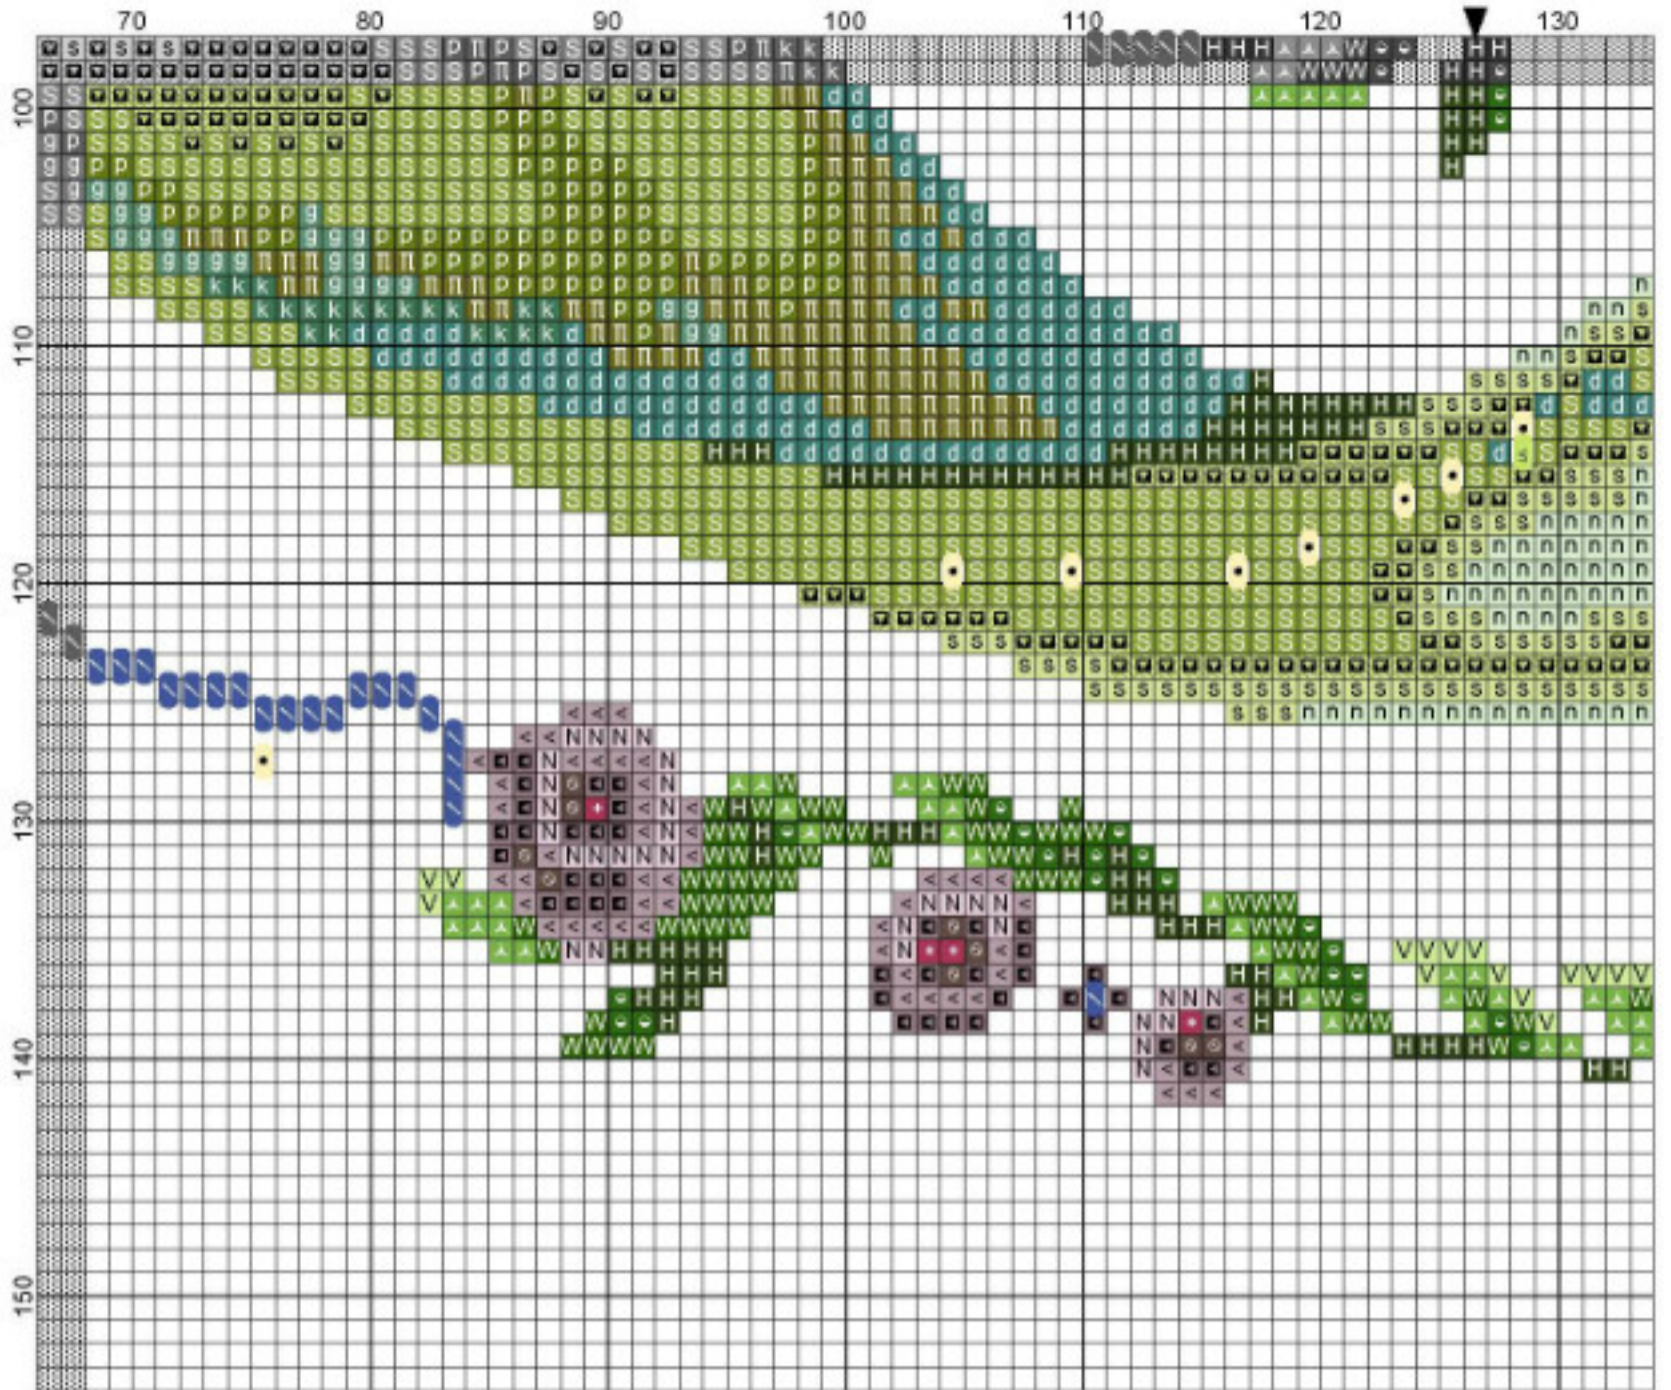

50

60

70

80

90

10

20

30

40

50

60

70

80

90

# <No Title>

Grid Size: 253W x 154H  
Design Area: 19,42" x 11,25" (233 x 135 stitches)

## Legend:

	[2]	DMC	153	violet - vy lt		[2]	DMC	950	desert sand - lt
	[2]	DMC	369	pistachio green - vy lt		[2]	DMC	975	golden brown - dk
	[2]	DMC	472	avocado green - ul lt		[2]	DMC	3031	mocha brown - vy dk
	[2]	DMC	472*	avocado green - ul lt		[2]	DMC	3041	antique violet - md
	[2]	DMC	501	blue green - dk		[2]	DMC	3042	antique violet - lt
	[2]	DMC	502	blue green		[2]	DMC	3345	hunter green - dk
	[2]	DMC	580	moss green - dk		[2]	DMC	3354	dusty rose - lt
	[2]	DMC	581	moss green		[2]	DMC	3773	desert sand - md
	[2]	DMC	632	desert sand - ul vy dk		[2]	DMC	3803	mauve - md
	[2]	DMC	703	chartreuse		[2]	DMC	3817	celadon green - lt
	[2]	DMC	729	old gold - md		[2]	DMC	3859	rosewood - lt
	[2]	DMC	730	olive green - vy dk		[2]	MHA	3013	Stormy Blue
	[2]	DMC	779	cocoa - dk		[2]	MHG	561	Ice Green
	[2]	DMC	780	topaz - ul vy dk		[2]	MHG	2001	Pearl
	[2]	DMC	904	parrot green - vy dk		[2]	KRE	009	Emerald
	[2]	DMC	934	black avocado green		[2]	DMC	3348	yellow green - lt
	[2]	DMC	948	peach - vy lt		[2]	DMC	907	parrot green - lt