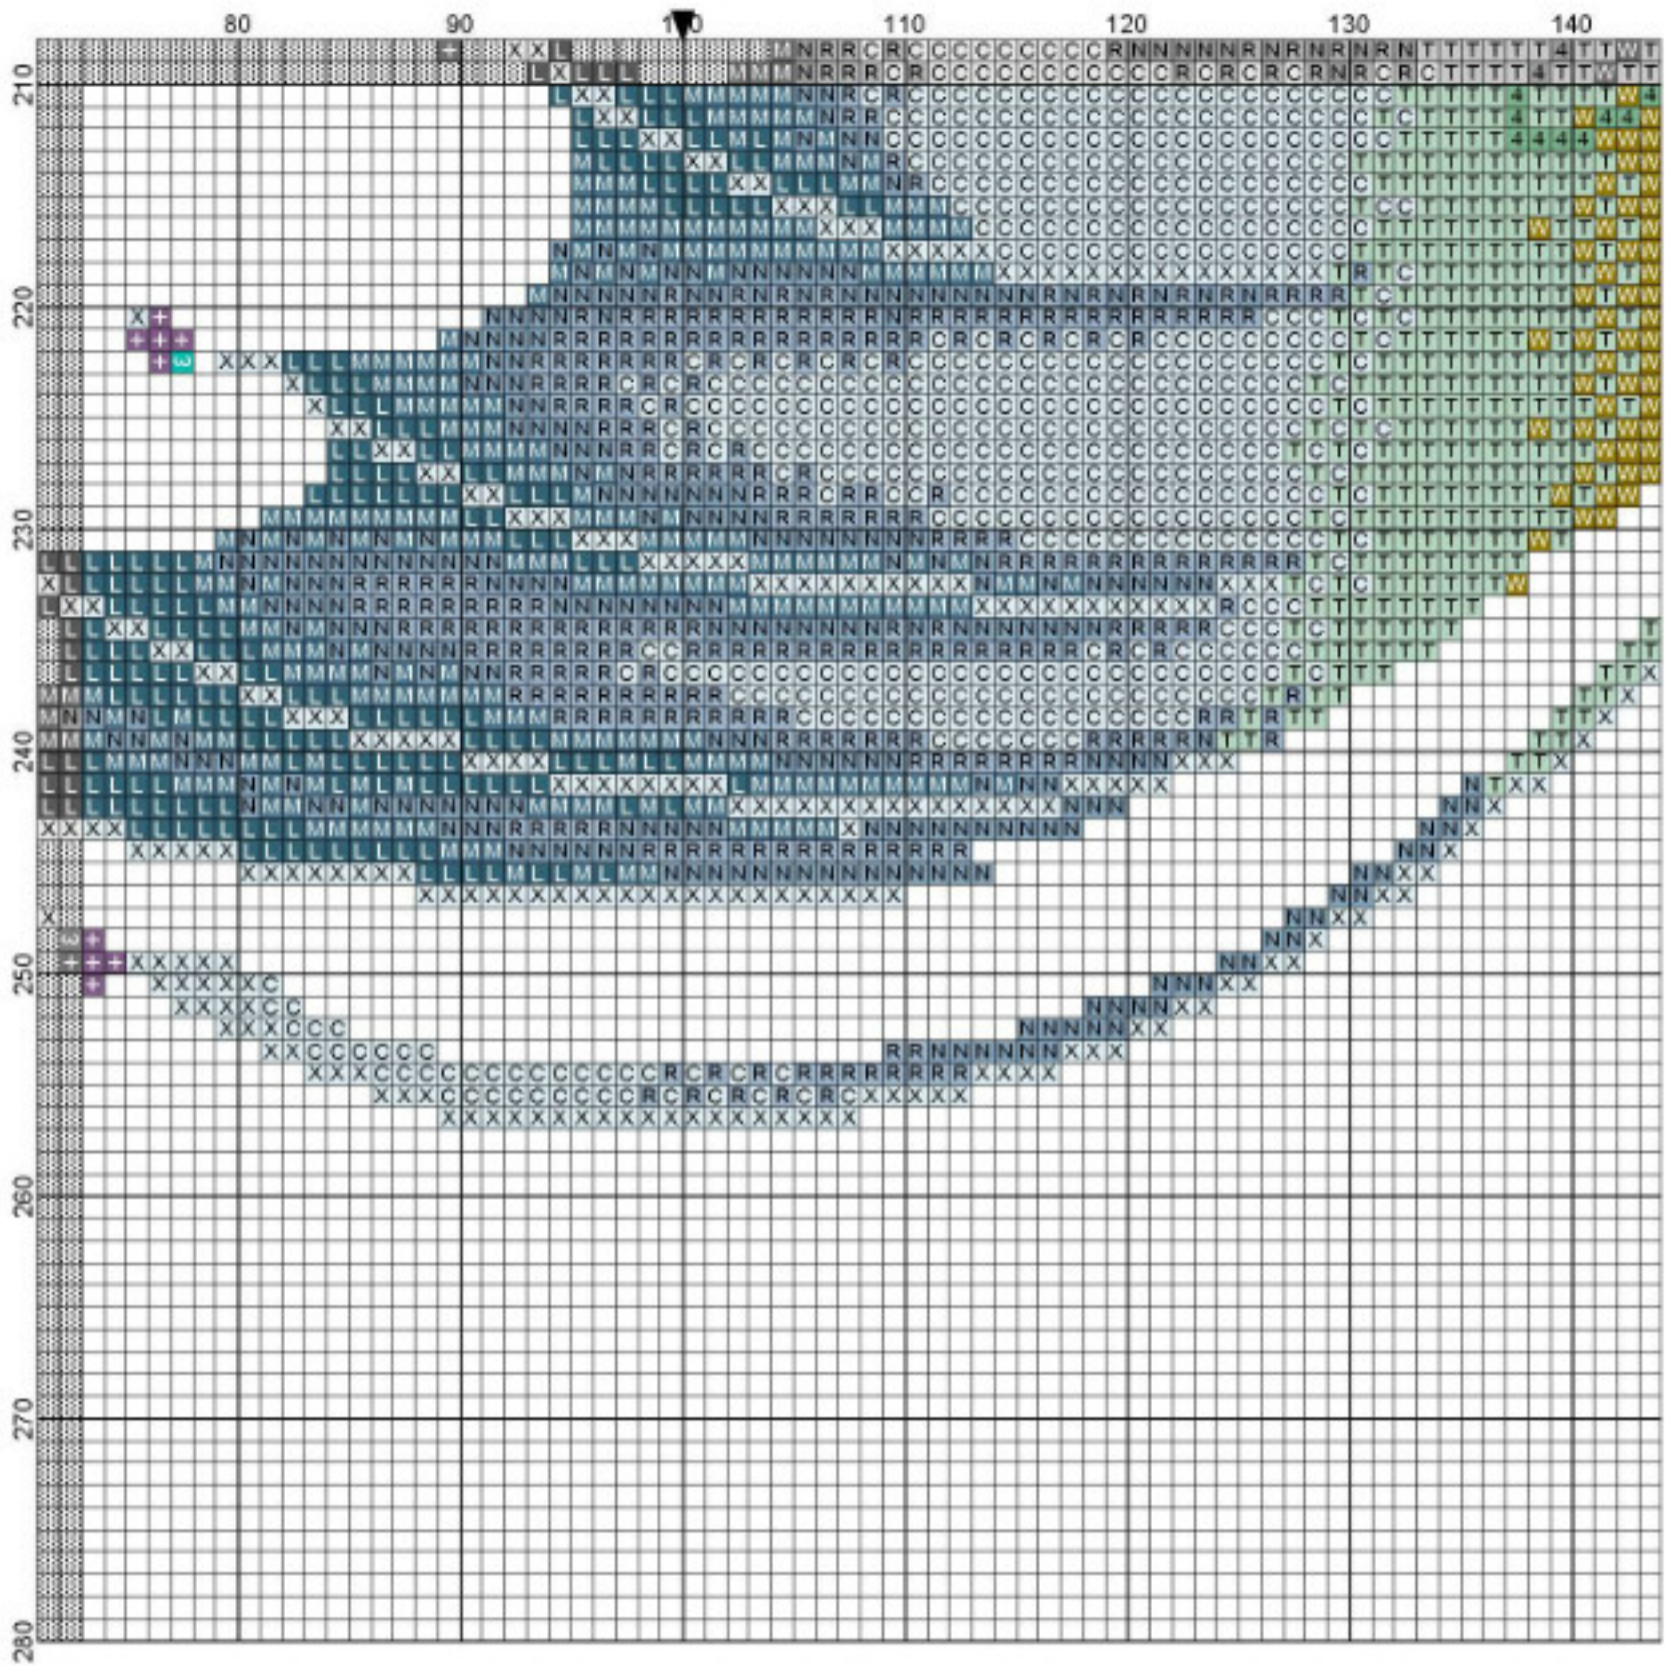

- Legend:
- 1 DMC-White
 - 2 DMC-356
 - 3 DMC-367
 - 4 DMC-3816
 - 5 DMC-598
 - 6 DMC-597
 - 7 DMC-926
 - 8 DMC-729
 - 9 DMC-754
 - A DMC-758
 - C DMC-775
 - D DMC-792
 - E DMC-793
 - F DMC-3752
 - G DMC-840
 - H DMC-842
 - J DMC-924
 - K DMC-926
 - L DMC-930
 - M DMC-931
 - N DMC-932
 - O DMC-948
 - P DMC-3031
 - R DMC-3752
 - S DMC-3768
 - T DMC-3813
 - U DMC-909
 - V DMC-3823
 - W DMC-5282
 - X DMC-775
 - + DMC-208
 - DMC-796
 - ⊗ DMC-3845
- Backstitches:
- DMC-310
 - DMC-3031

<No Title>

Grid Size: 200W x 280H
Design Area: 11,43" x 18,21" (160 x 255 stitches)

Legend:

1	[2]	DMC	White	white	K	[2]	DMC	926	gray green - md
2	[2]	DMC	356	terra cotta - md	L	[2]	DMC	930	antique blue - dk
3	[2]	DMC	367	pistachio green - dk	M	[2]	DMC	931	antique blue - md
4	[2]	DMC	3816	celadon green	N	[2]	DMC	932	antique blue - lt
5	[2]	DMC	598	turquoise - lt	O	[2]	DMC	948	peach - vy lt
6	[2]	DMC	597	turquoise	P	[2]	DMC	3031	mocha brown - vy dk
7	[2]	DMC	926	gray green - md	R	[2]	DMC	3752	antique blue - vy lt
8	[2]	DMC	729	old gold - md	S	[2]	DMC	3768	gray green - dk
9	[2]	DMC	754	peach - lt	T	[2]	DMC	3813	blue green - lt
A	[2]	DMC	758	terra cotta - vy lt	U	[2]	DMC	909	emerald green - vy dk
C	[2]	DMC	775	baby blue - vy lt	V	[2]	DMC	3823	yellow - ul pl
D	[2]	DMC	792	cornflower blue - dk	W	[2]	DMC	5282	metallic gold
E	[2]	DMC	793	cornflower blue - md	X	[2]	DMC	775	baby blue - vy lt
F	[2]	DMC	3752	antique blue - vy lt	+	[2]	DMC	208	lavender - vy dk
G	[2]	DMC	840	beige brown - md	■	[2]	DMC	796	royal blue - dk
H	[2]	DMC	842	beige brown - vy lt	■	[2]	DMC	3845	bright turquoise - md
J	[2]	DMC	924	gray green - vy dk					