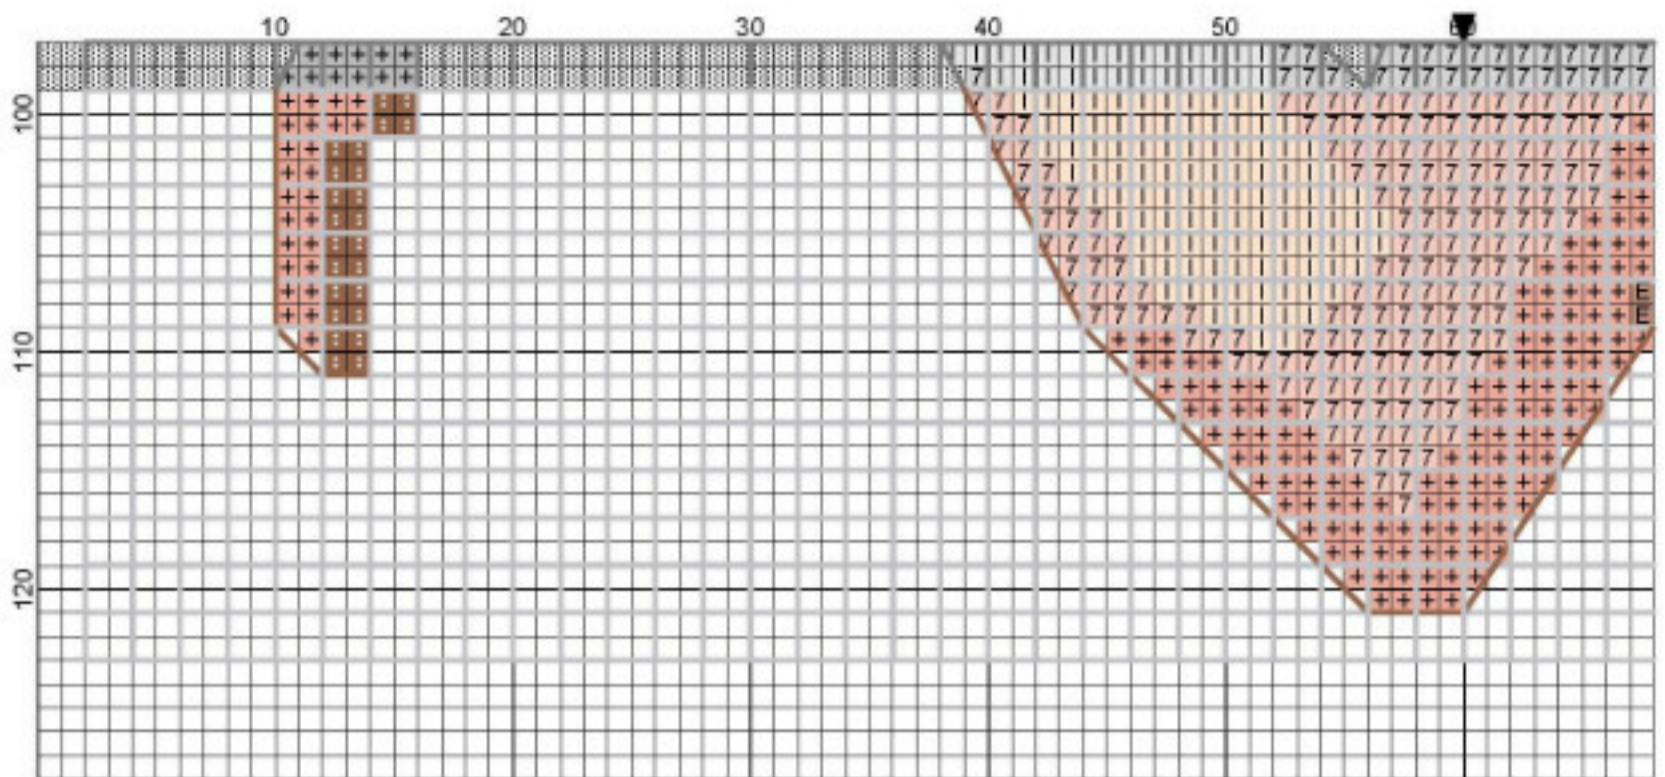

<No Title>

Grid Size: 120W x 128H
Design Area: 14,50" x 15,25" (116 x 122 stitches)

Legend:

 [2] DMC 758 terra cotta - vy lt	 [2] DMC 754 peach - lt	 [2] DMC 316 antique mauve - md
 [2] DMC 632 desert sand - ul vy dk	 [2] DMC 407 desert sand - dk	 [2] KRE 221 Antique Gold
 [2] DMC 948 peach - vy lt	 [2] DMC 819 baby pink - lt	

Backstitch Lines:

 DMC-632 desert sand - ul vy dk	 DMC-221 shell pink - vy dk	 DMC-3031 mocha brown - vy dk
 DMC-415 pearl gray	 DMC-3371 black brown	 DMC-315 antique mauve - dk

Beads:

 MHE-42029 Mill Hill Petite Beads-Tapestry Teal

Backstitches:

- DMC-632
- DMC-3031
- DMC-221

	110	120	130	140	150	160
240						
250						

<No Title>

Grid Size: 204W x 254H
Design Area: 14,43" x 18,00" (202 x 252 stitches)

Legend:

	[2] DMC	154	vy lt grape		[2] DMC	3371	black brown
	[2] DMC	159	lt gray blue		[2] DMC	948	peach - vy lt
	[2] DMC	160	md gray blue		[2] DMC	992	aquamarine - md
	[2] DMC	161	gray blue		[2] DMC	3011	khaki green - dk
	[2] DMC	210	lavender - md		[2] DMC	3031	mocha brown - vy dk
	[2] DMC	552	violet - md		[2] DMC	3371	black brown
	[2] DMC	316	antique mauve - md		[2] DMC	3746	blue violet - dk
	[2] DMC	327	violet - vy dk		[2] DMC	3753	antique blue - ul vy
	[2] DMC	3746	blue violet - dk		[2] DMC	3756	baby blue - ul vy lt
	[2] DMC	340	blue violet - md		[2] DMC	3809	turquoise - vy dk
	[2] DMC	341	blue violet - lt		[2] DMC	3862	mocha beige - dk
	[2] DMC	407	desert sand - dk		[2] DMC	03002	navy blue - dk
	[2] DMC	433	brown - md		[2] DMC	40557	old gold - lt
	[2] DMC	471	avocado green - vy lt		[2] DMC	42012	mauve - dk
	[2] DMC	563	jade - lt		[2] DMC	42029	turquoise - dk
	[2] DMC	632	desert sand - ul vy dk		[2] DMC	42031	moss green - lt
	[2] DMC	704	chartreuse - br		[2] DMC	015 (#4)	celadon green
	[2] DMC	754	peach - lt		[2] DMC	018hl (#4)	navy blue - dk
	[2] DMC	758	terra cotta - vy lt		[2] DMC	029 (#4)	turquoise
	[2] DMC	819	baby pink - lt		[2] DMC	102c (#4)	yellow - lt pl
	[2] DMC	924	gray green - vy dk		[2] DMC	221 (#4)	metallic gold