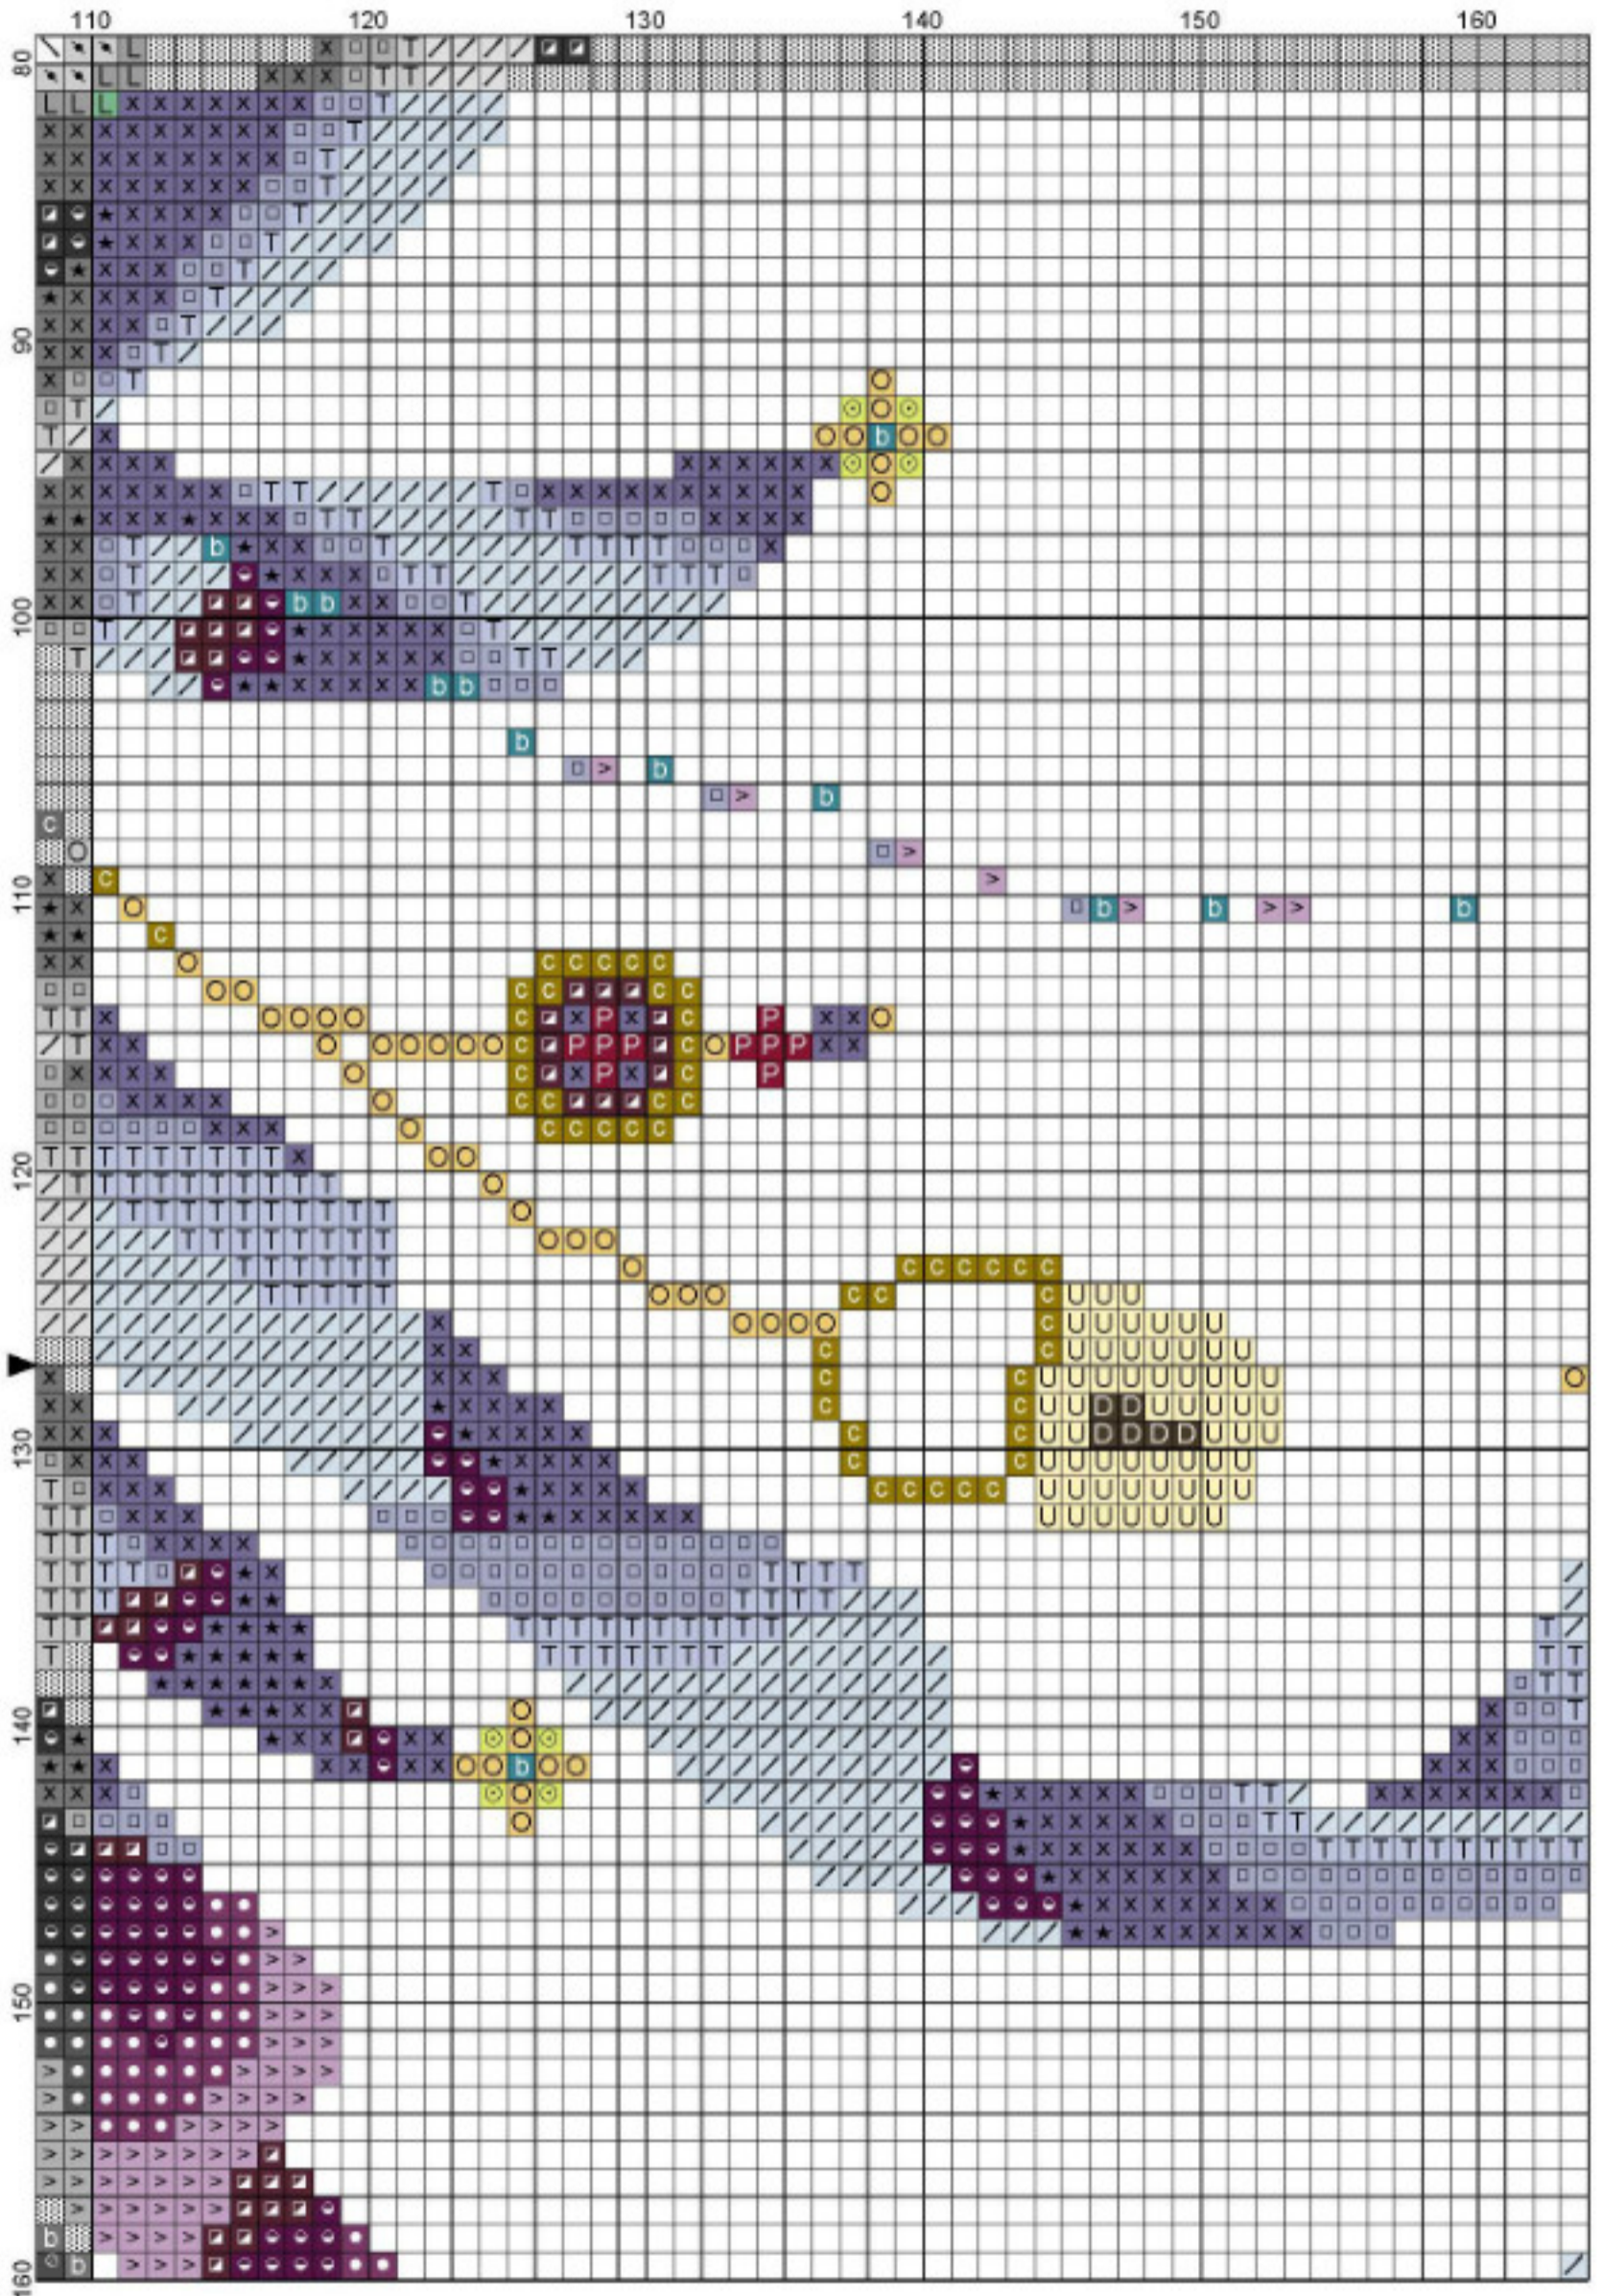

<No Title>

Grid Size: 120W x 128H
Design Area: 14,50" x 15,25" (116 x 122 stitches)

Legend:

 [2] DMC 758 terra cotta - vy lt	 [2] DMC 754 peach - lt	 [2] DMC 316 antique mauve - md
 [2] DMC 632 desert sand - ul vy dk	 [2] DMC 407 desert sand - dk	 [2] KRE 221 Antique Gold
 [2] DMC 948 peach - vy lt	 [2] DMC 819 baby pink - lt	

Backstitches:

- DMC-632
- DMC-3031
- DMC-221

	110	120	130	140	150	160
240						
250						

<No Title>

Grid Size: 204W x 254H
Design Area: 14,43" x 18,00" (202 x 252 stitches)

Legend:

	[2] DMC	154	vy lt grape		[2] DMC	3371	black brown
	[2] DMC	159	lt gray blue		[2] DMC	948	peach - vy lt
	[2] DMC	160	md gray blue		[2] DMC	992	aquamarine - md
	[2] DMC	161	gray blue		[2] DMC	3011	khaki green - dk
	[2] DMC	210	lavender - md		[2] DMC	3031	mocha brown - vy dk
	[2] DMC	552	violet - md		[2] DMC	3371	black brown
	[2] DMC	316	antique mauve - md		[2] DMC	3746	blue violet - dk
	[2] DMC	327	violet - vy dk		[2] DMC	3753	antique blue - ul vy
	[2] DMC	3746	blue violet - dk		[2] DMC	3756	baby blue - ul vy lt
	[2] DMC	340	blue violet - md		[2] DMC	3809	turquoise - vy dk
	[2] DMC	341	blue violet - lt		[2] DMC	3862	mocha beige - dk
	[2] DMC	407	desert sand - dk		[2] DMC	03002	navy blue - dk
	[2] DMC	433	brown - md		[2] DMC	40557	old gold - lt
	[2] DMC	471	avocado green - vy lt		[2] DMC	42012	mauve - dk
	[2] DMC	563	jade - lt		[2] DMC	42029	turquoise - dk
	[2] DMC	632	desert sand - ul vy dk		[2] DMC	42031	moss green - lt
	[2] DMC	704	chartreuse - br		[2] DMC	015 (#4)	celadon green
	[2] DMC	754	peach - lt		[2] DMC	018hl (#4)	navy blue - dk
	[2] DMC	758	terra cotta - vy lt		[2] DMC	029 (#4)	turquoise
	[2] DMC	819	baby pink - lt		[2] DMC	102c (#4)	yellow - lt pl
	[2] DMC	924	gray green - vy dk		[2] DMC	221 (#4)	metallic gold