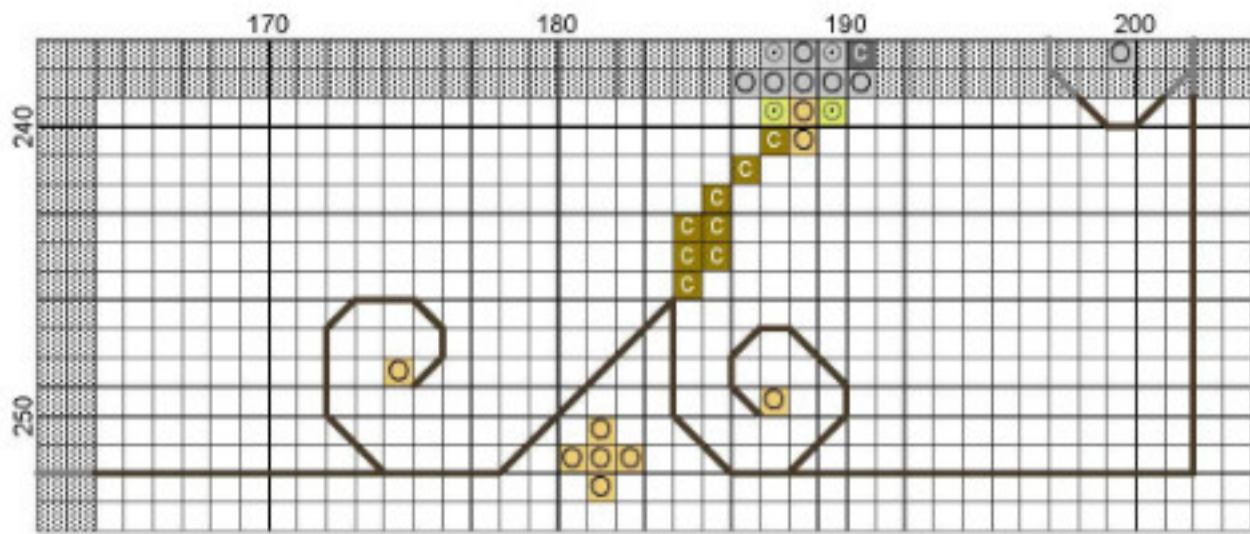

<No Title>

Grid Size: 120W x 128H
Design Area: 14,50" x 15,25" (116 x 122 stitches)

Legend:

 [2] DMC 758 terra cotta - vy lt	 [2] DMC 754 peach - lt	 [2] DMC 316 antique mauve - md
 [2] DMC 632 desert sand - ul vy dk	 [2] DMC 407 desert sand - dk	 [2] KRE 221 Antique Gold
 [2] DMC 948 peach - vy lt	 [2] DMC 819 baby pink - lt	

Backstitches:

- DMC-632
- DMC-3031
- DMC-221

	110	120	130	140	150	160
240						
250						

<No Title>

Grid Size: 204W x 254H
Design Area: 14,43" x 18,00" (202 x 252 stitches)

Legend:

	[2] DMC	154	vy lt grape		[2] DMC	3371	black brown
	[2] DMC	159	lt gray blue		[2] DMC	948	peach - vy lt
	[2] DMC	160	md gray blue		[2] DMC	992	aquamarine - md
	[2] DMC	161	gray blue		[2] DMC	3011	khaki green - dk
	[2] DMC	210	lavender - md		[2] DMC	3031	mocha brown - vy dk
	[2] DMC	552	violet - md		[2] DMC	3371	black brown
	[2] DMC	316	antique mauve - md		[2] DMC	3746	blue violet - dk
	[2] DMC	327	violet - vy dk		[2] DMC	3753	antique blue - ul vy
	[2] DMC	3746	blue violet - dk		[2] DMC	3756	baby blue - ul vy lt
	[2] DMC	340	blue violet - md		[2] DMC	3809	turquoise - vy dk
	[2] DMC	341	blue violet - lt		[2] DMC	3862	mocha beige - dk
	[2] DMC	407	desert sand - dk		[2] DMC	03002	navy blue - dk
	[2] DMC	433	brown - md		[2] DMC	40557	old gold - lt
	[2] DMC	471	avocado green - vy lt		[2] DMC	42012	mauve - dk
	[2] DMC	563	jade - lt		[2] DMC	42029	turquoise - dk
	[2] DMC	632	desert sand - ul vy dk		[2] DMC	42031	moss green - lt
	[2] DMC	704	chartreuse - br		[2] DMC	015 (#4)	celadon green
	[2] DMC	754	peach - lt		[2] DMC	018hl (#4)	navy blue - dk
	[2] DMC	758	terra cotta - vy lt		[2] DMC	029 (#4)	turquoise
	[2] DMC	819	baby pink - lt		[2] DMC	102c (#4)	yellow - lt pl
	[2] DMC	924	gray green - vy dk		[2] DMC	221 (#4)	metallic gold