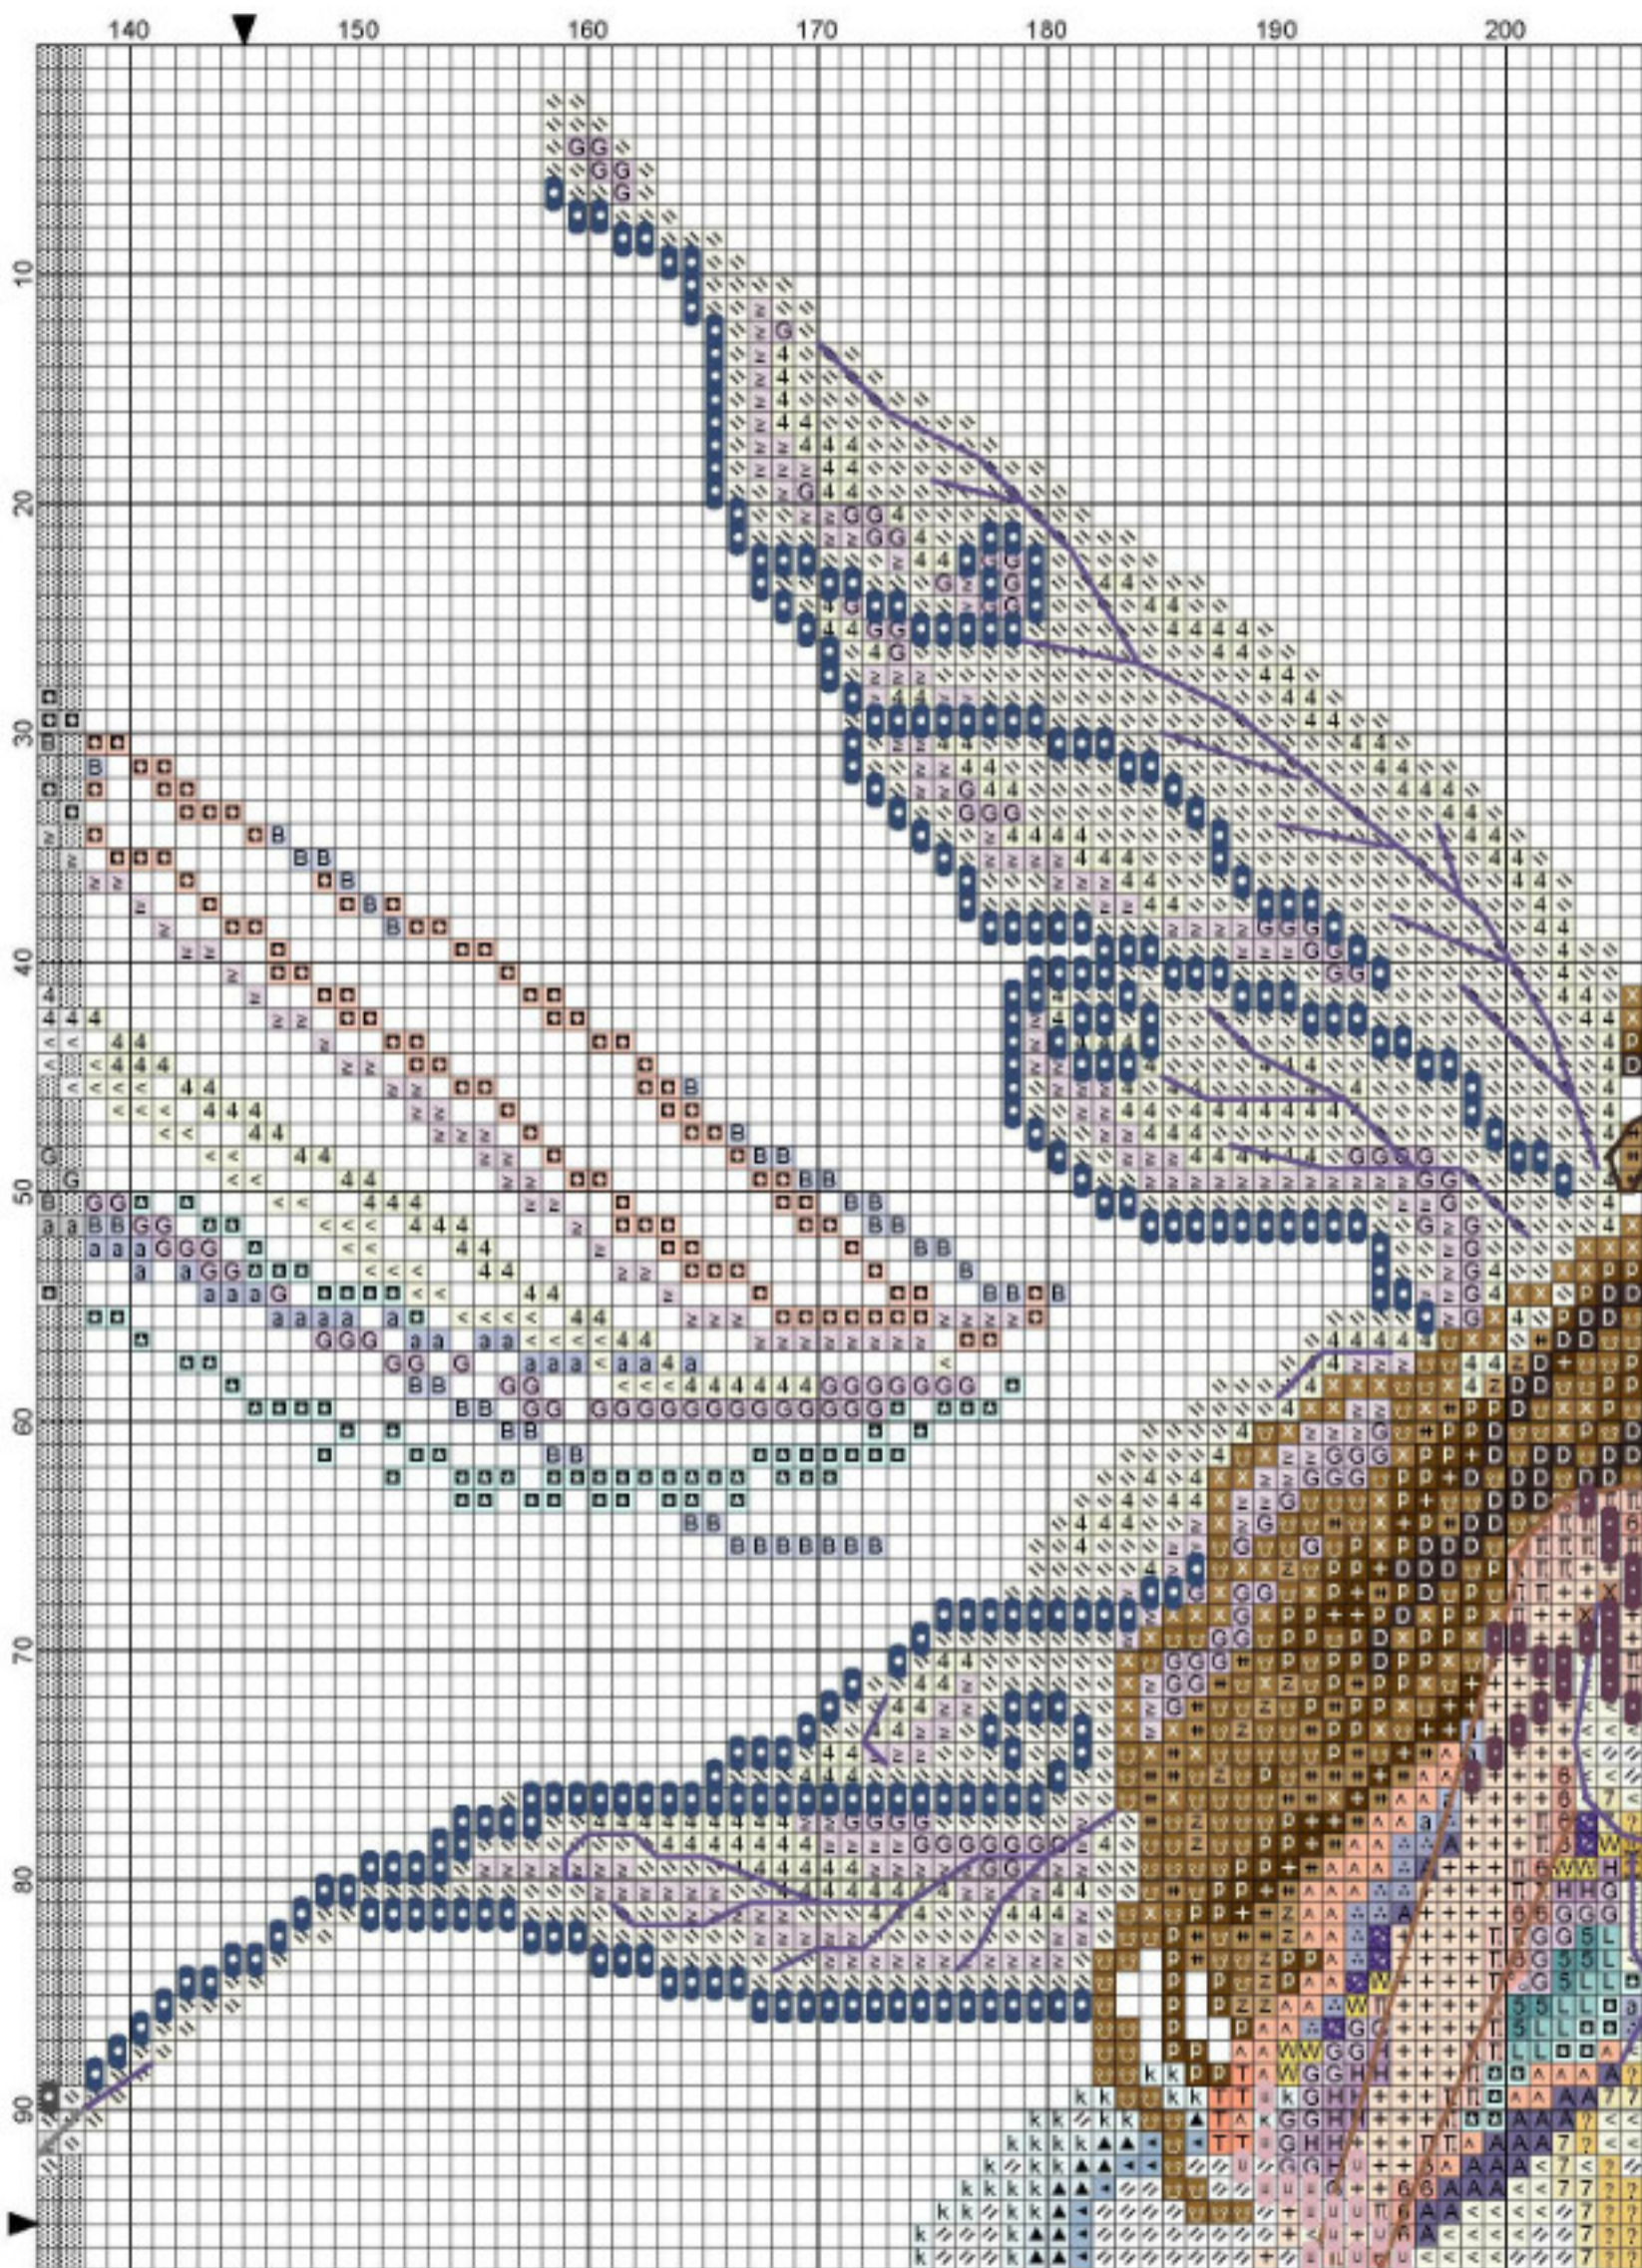

Passione Ricamo

RL29 Over The Rainbow by Jazmin

Passione Ricamo

RL29 Over The Rainbow by Jazmin

Passione Ricamo

Passione Ricamo

Passione Ricamo

- Legend:**
- CUS-Pb10
 - DMC-3345
 - DMC-3371
 - DMC-3747
 - DMC-3746
 - DMC-3341
 - DMC-898
 - DMC-807
 - DMC-948
 - DMC-3064
 - DMC-967
 - DMC-3752
 - DMC-746*
 - DMC-746*
 - DMC-211*
 - DMC-3766
 - DMC-3756
 - DMC-3824
 - DMC-333*
 - DMC-Blanc
 - DMC-210
 - DMC-211
 - DMC-470
 - DMC-472
 - DMC-471
 - DMC-340
 - DMC-436
 - DMC-435
 - DMC-437
 - DMC-341
 - DMC-434
 - DMC-762
 - DMC-758
 - DMC-775
 - DMC-801
 - DMC-777
 - DMC-754
 - DMC-677
 - DMC-676
 - DMC-726
 - DMC-747
 - DMC-729
 - MHA-3037
 - MHA-3005
 - MHA-3053
 - MHA-3047
- Backstitches:**
- DMC-3371
 - DMC-632
 - DMC-814
 - DMC-333*
 - DMC-340
 - DMC-777
- Beads:**
- MHA-3037
 - MHA-3005
 - MHA-3053
 - MHA-3047

Passione Ricamo

RL29 Over The Rainbow by Jazmin

Passione Ricamo

Passione Ricamo

RL29 Over The Rainbow

Author: Jazmin
Copyright: Passione Ricamo
Website: www.passionericamo.com
Fabric: Laguna "Daybreak"
Grid Size: 290W x 190H
Design Area: 20,21" x 12,93" (283 x 181 stitches)

Legend:

	[2]	CUS	Pb10	Rainbow Gallery Petite Treasu
	[2]	DMC	3345	Hunter Green-DK
	[2]	DMC	3371	Black Brown
	[2]	DMC	3747	Blue Violet-VY LT
	[2]	DMC	3746	Blue Violet-DK
	[2]	DMC	3341	Apricot
	[2]	DMC	898	Coffee Brown-VY DK
	[2]	DMC	807	Peacock Blue
	[2]	DMC	948	Peach-VY LT
	[2]	DMC	3064	Desert Sand
	[2]	DMC	967	Apricot-VY LT
	[2]	DMC	3752	Antique Blue-VY LT
	[2]	DMC	746*	
	[2]	DMC	746*	
	[2]	DMC	211*	Lavender-LT
	[2]	DMC	3766	Peacock Blue-LT
	[2]	DMC	3756	Baby Blue-UL VY LT
	[2]	DMC	3824	Apricot-LT
	[2]	DMC	333*	
	[2]	DMC	Blanc	White
	[2]	DMC	210	Lavender-MD
	[2]	DMC	211	Lavender-LT
	[2]	DMC	470	Avocado Green-LT

Backstitch Lines:

	DMC-3371	Black Brown
	DMC-632	Desert Sand-UL VY DK
	DMC-814	Garnet-DK

	DMC-333*	
	DMC-340	Blue Violet-MD
	DMC-777	Raspberry-VY DK

Beads:

	MHA-3037	Mill Hill Antique Beads-Abalone
	MHA-3005	Mill Hill Antique Beads-Platinum Rose