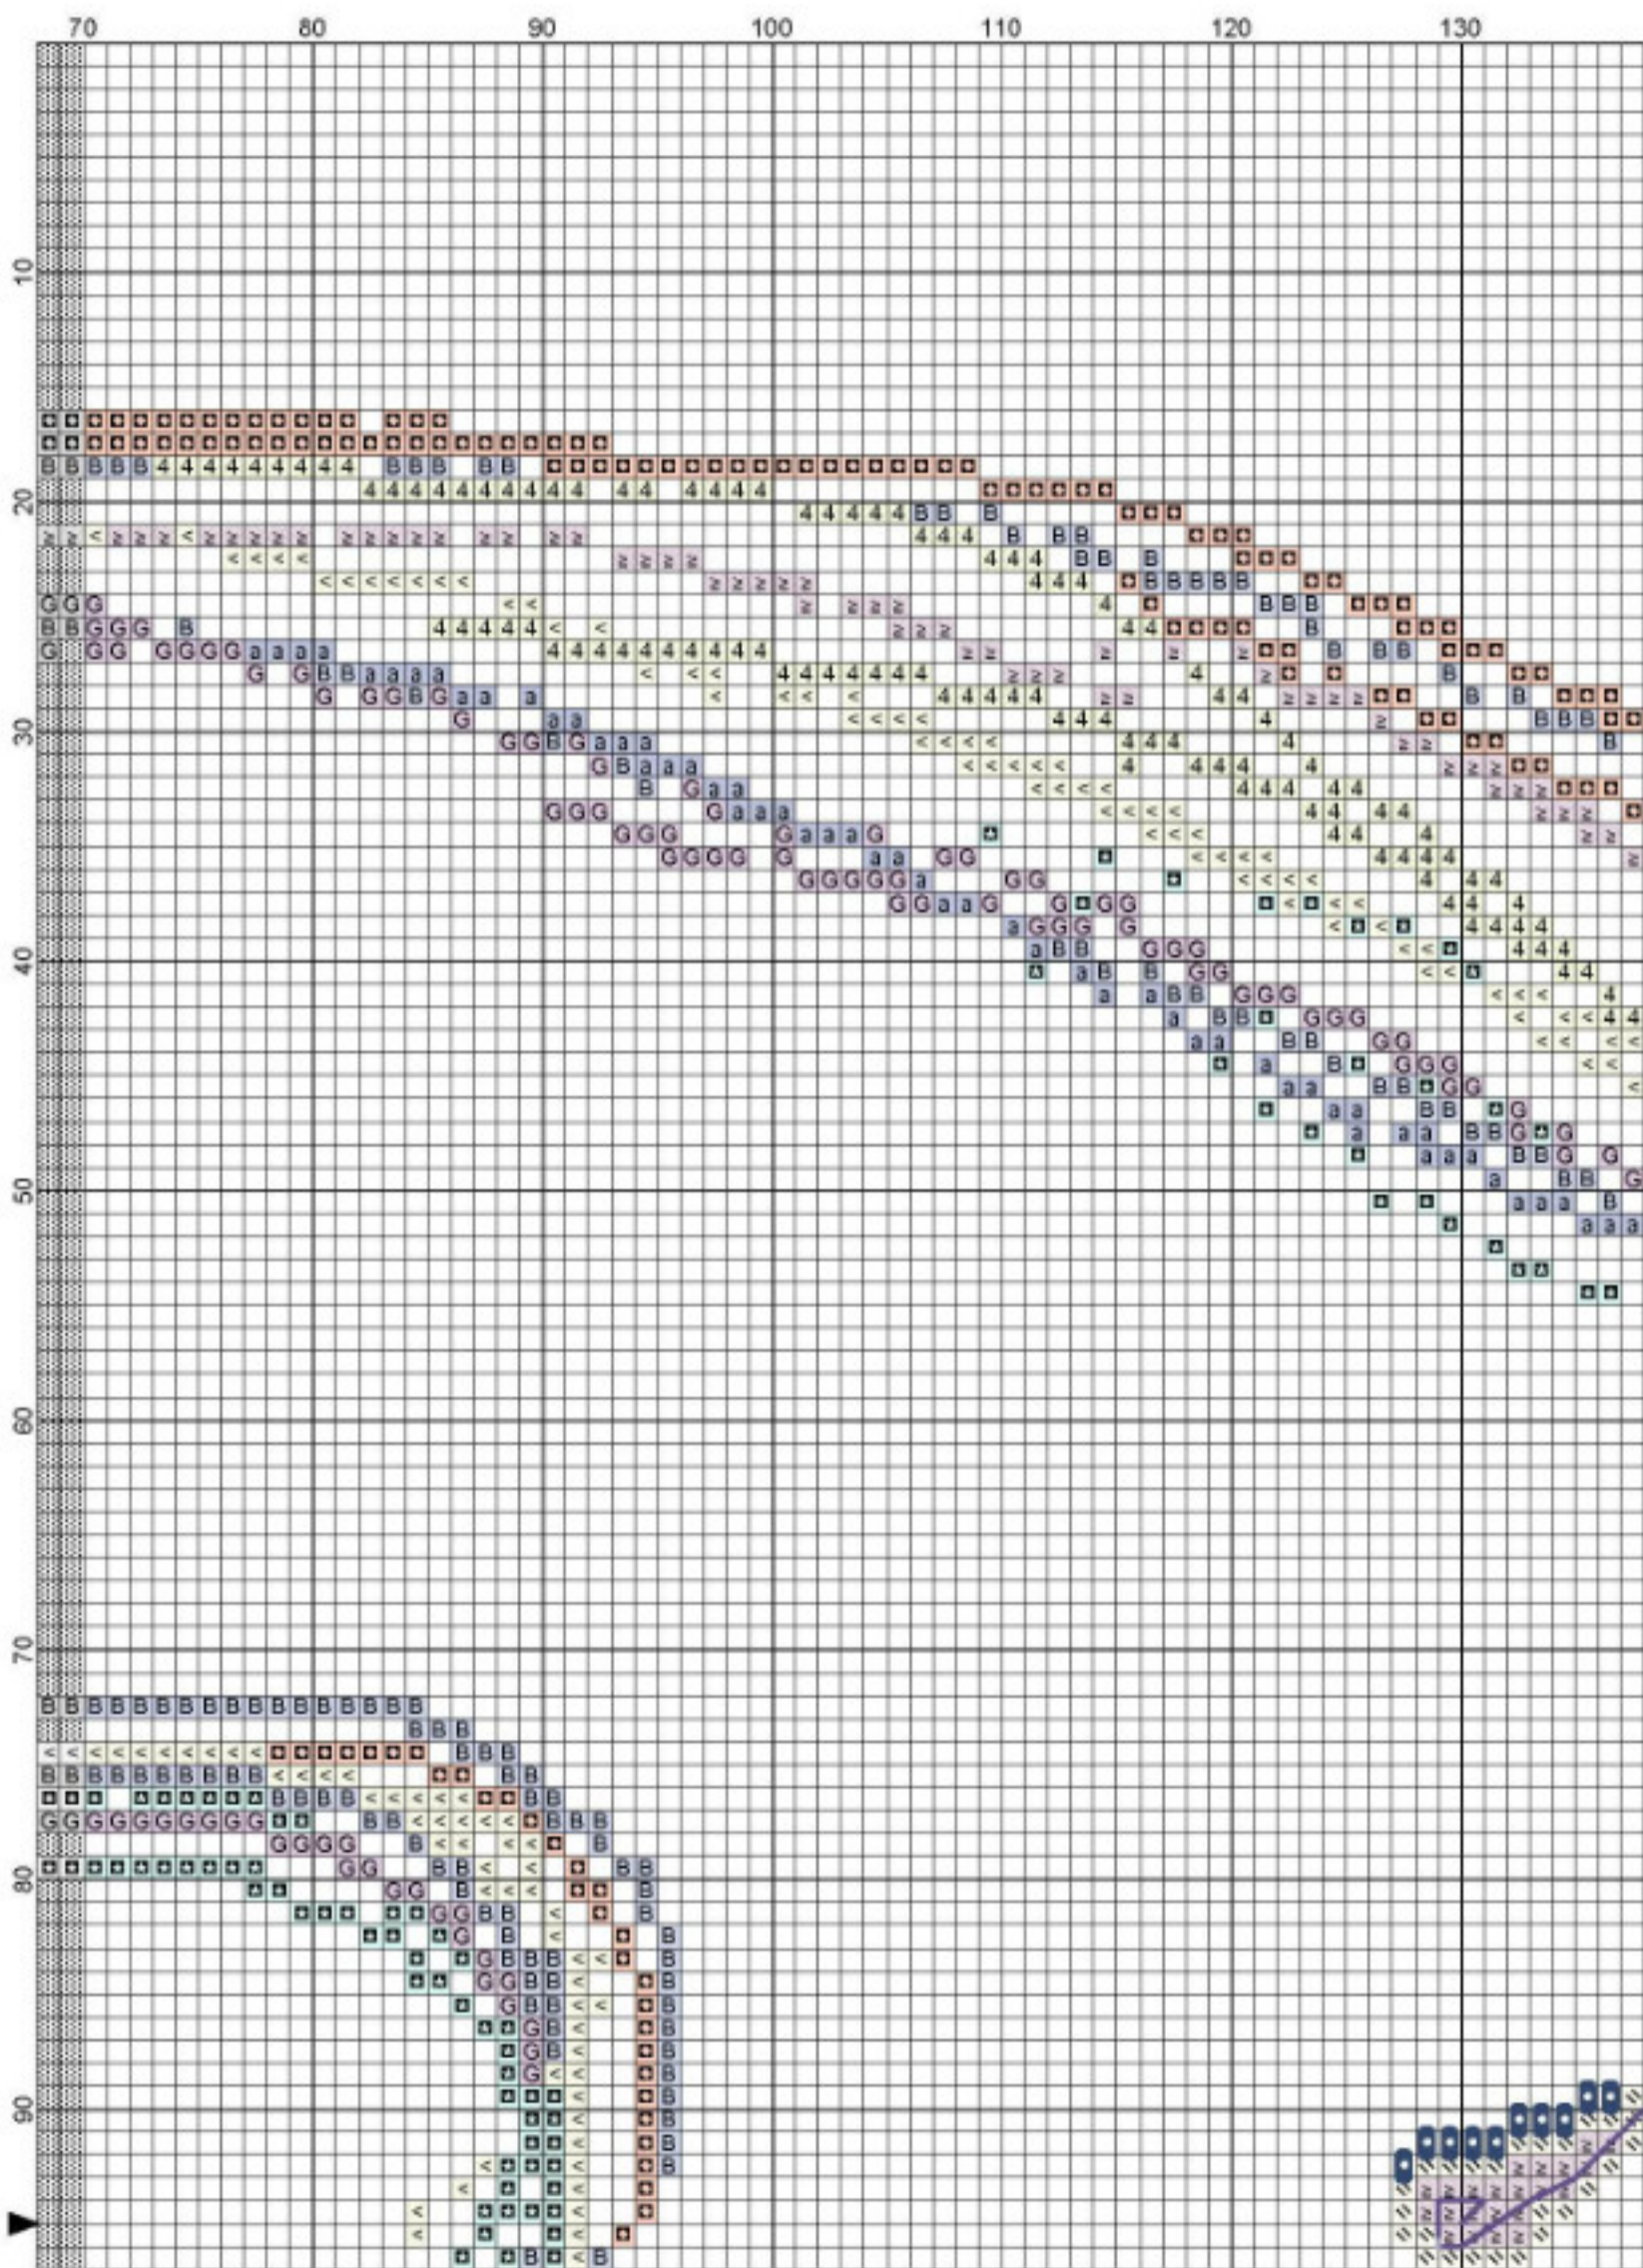

Passione Ricamo

RL29 Over The Rainbow by Jazmin

Passione Ricamo

RL29 Over The Rainbow by Jazmin

Passione Ricamo

Passione Ricamo

Passione Ricamo

- Legend:**
- CUS-Pb10
 - DMC-3345
 - DMC-3371
 - DMC-3747
 - DMC-3746
 - DMC-3341
 - DMC-898
 - DMC-807
 - DMC-948
 - DMC-3064
 - DMC-967
 - DMC-3752
 - DMC-746*
 - DMC-746*
 - DMC-211*
 - DMC-3766
 - DMC-3756
 - DMC-3824
 - DMC-333*
 - DMC-Blanc
 - DMC-210
 - DMC-211
 - DMC-470
 - DMC-472
 - DMC-471
 - DMC-340
 - DMC-436
 - DMC-435
 - DMC-437
 - DMC-341
 - DMC-434
 - DMC-762
 - DMC-758
 - DMC-775
 - DMC-801
 - DMC-777
 - DMC-754
 - DMC-677
 - DMC-676
 - DMC-726
 - DMC-747
 - DMC-729
 - MHA-3037
 - MHA-3005
 - MHA-3053
 - MHA-3047
- Backstitches:**
- DMC-3371
 - DMC-632
 - DMC-814
 - DMC-333*
 - DMC-340
 - DMC-777
- Beads:**
- MHA-3037
 - MHA-3005
 - MHA-3053
 - MHA-3047

Passione Ricamo

RL29 Over The Rainbow by Jazmin

Passione Ricamo

Passione Ricamo

RL29 Over The Rainbow

Author: Jazmin
Copyright: Passione Ricamo
Website: www.passionericamo.com
Fabric: Laguna "Daybreak"
Grid Size: 290W x 190H
Design Area: 20,21" x 12,93" (283 x 181 stitches)

Legend:

	[2]	CUS	Pb10	Rainbow Gallery Petite Treasu
	[2]	DMC	3345	Hunter Green-DK
	[2]	DMC	3371	Black Brown
	[2]	DMC	3747	Blue Violet-VY LT
	[2]	DMC	3746	Blue Violet-DK
	[2]	DMC	3341	Apricot
	[2]	DMC	898	Coffee Brown-VY DK
	[2]	DMC	807	Peacock Blue
	[2]	DMC	948	Peach-VY LT
	[2]	DMC	3064	Desert Sand
	[2]	DMC	967	Apricot-VY LT
	[2]	DMC	3752	Antique Blue-VY LT
	[2]	DMC	746*	
	[2]	DMC	746*	
	[2]	DMC	211*	Lavender-LT
	[2]	DMC	3766	Peacock Blue-LT
	[2]	DMC	3756	Baby Blue-UL VY LT
	[2]	DMC	3824	Apricot-LT
	[2]	DMC	333*	
	[2]	DMC	Blanc	White
	[2]	DMC	210	Lavender-MD
	[2]	DMC	211	Lavender-LT
	[2]	DMC	470	Avocado Green-LT