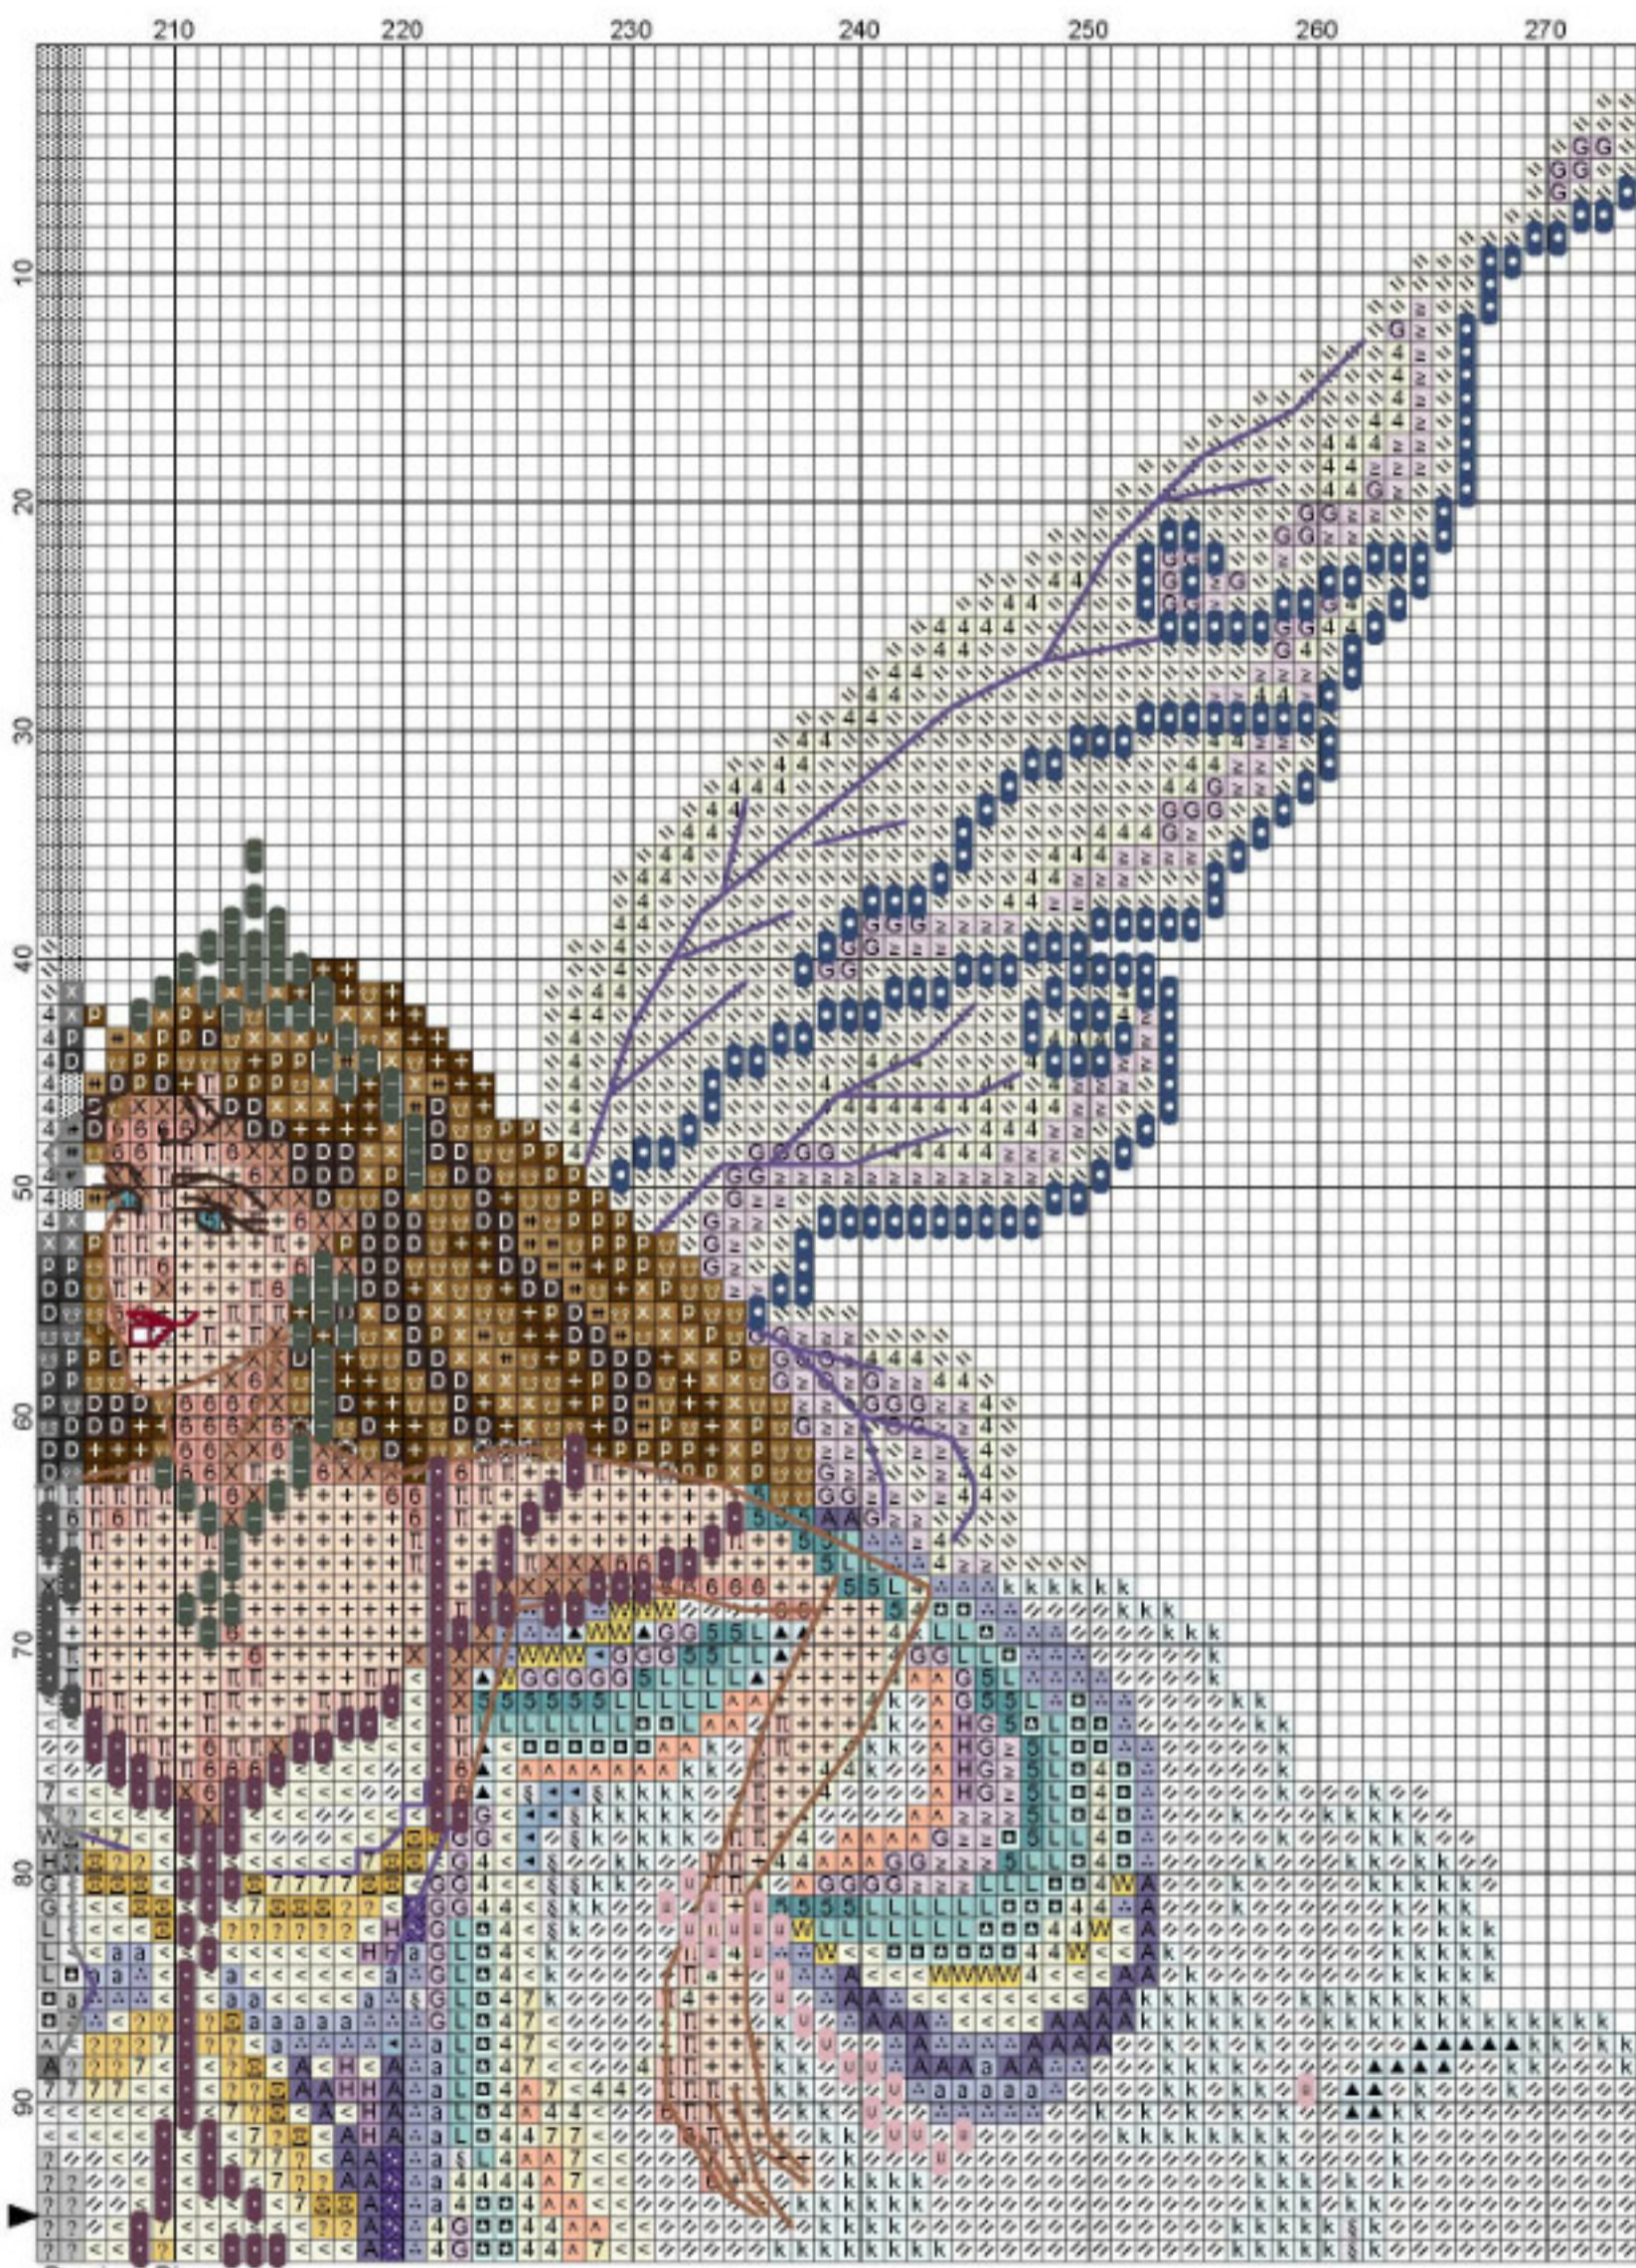

Passione Ricamo

RL29 Over The Rainbow by Jazmin

Passione Ricamo

RL29 Over The Rainbow by Jazmin

Passione Ricamo

Passione Ricamo

Passione Ricamo

- Legend:**
- CUS-Pb10
 - DMC-3345
 - DMC-3371
 - DMC-3747
 - DMC-3746
 - DMC-3341
 - DMC-898
 - DMC-807
 - DMC-948
 - DMC-3064
 - DMC-967
 - DMC-3752
 - DMC-746*
 - DMC-746*
 - DMC-211*
 - DMC-3766
 - DMC-3756
 - DMC-3824
 - DMC-333*
 - DMC-Blanc
 - DMC-210
 - DMC-211
 - DMC-470
 - DMC-472
 - DMC-471
 - DMC-340
 - DMC-436
 - DMC-435
 - DMC-437
 - DMC-341
 - DMC-434
 - DMC-762
 - DMC-758
 - DMC-775
 - DMC-801
 - DMC-777
 - DMC-754
 - DMC-677
 - DMC-676
 - DMC-726
 - DMC-747
 - DMC-729
 - MHA-3037
 - MHA-3005
 - MHA-3053
 - MHA-3047
- Backstitches:**
- DMC-3371
 - DMC-632
 - DMC-814
 - DMC-333*
 - DMC-340
 - DMC-777
- Beads:**
- MHA-3037
 - MHA-3005
 - MHA-3053
 - MHA-3047

Passione Ricamo

RL29 Over The Rainbow by Jazmin

Passione Ricamo

Passione Ricamo

RL29 Over The Rainbow

Author: Jazmin
Copyright: Passione Ricamo
Website: www.passionericamo.com
Fabric: Laguna "Daybreak"
Grid Size: 290W x 190H
Design Area: 20,21" x 12,93" (283 x 181 stitches)

Legend:

	[2]	CUS	Pb10	Rainbow Gallery Petite Treasu
	[2]	DMC	3345	Hunter Green-DK
	[2]	DMC	3371	Black Brown
	[2]	DMC	3747	Blue Violet-VY LT
	[2]	DMC	3746	Blue Violet-DK
	[2]	DMC	3341	Apricot
	[2]	DMC	898	Coffee Brown-VY DK
	[2]	DMC	807	Peacock Blue
	[2]	DMC	948	Peach-VY LT
	[2]	DMC	3064	Desert Sand
	[2]	DMC	967	Apricot-VY LT
	[2]	DMC	3752	Antique Blue-VY LT
	[2]	DMC	746*	
	[2]	DMC	746*	
	[2]	DMC	211*	Lavender-LT
	[2]	DMC	3766	Peacock Blue-LT
	[2]	DMC	3756	Baby Blue-UL VY LT
	[2]	DMC	3824	Apricot-LT
	[2]	DMC	333*	
	[2]	DMC	Blanc	White
	[2]	DMC	210	Lavender-MD
	[2]	DMC	211	Lavender-LT
	[2]	DMC	470	Avocado Green-LT

Backstitch Lines:

	DMC-3371	Black Brown
	DMC-632	Desert Sand-UL VY DK
	DMC-814	Garnet-DK

	DMC-333*	
	DMC-340	Blue Violet-MD
	DMC-777	Raspberry-VY DK

Beads:

	MHA-3037	Mill Hill Antique Beads-Abalone
	MHA-3005	Mill Hill Antique Beads-Platinum Rose