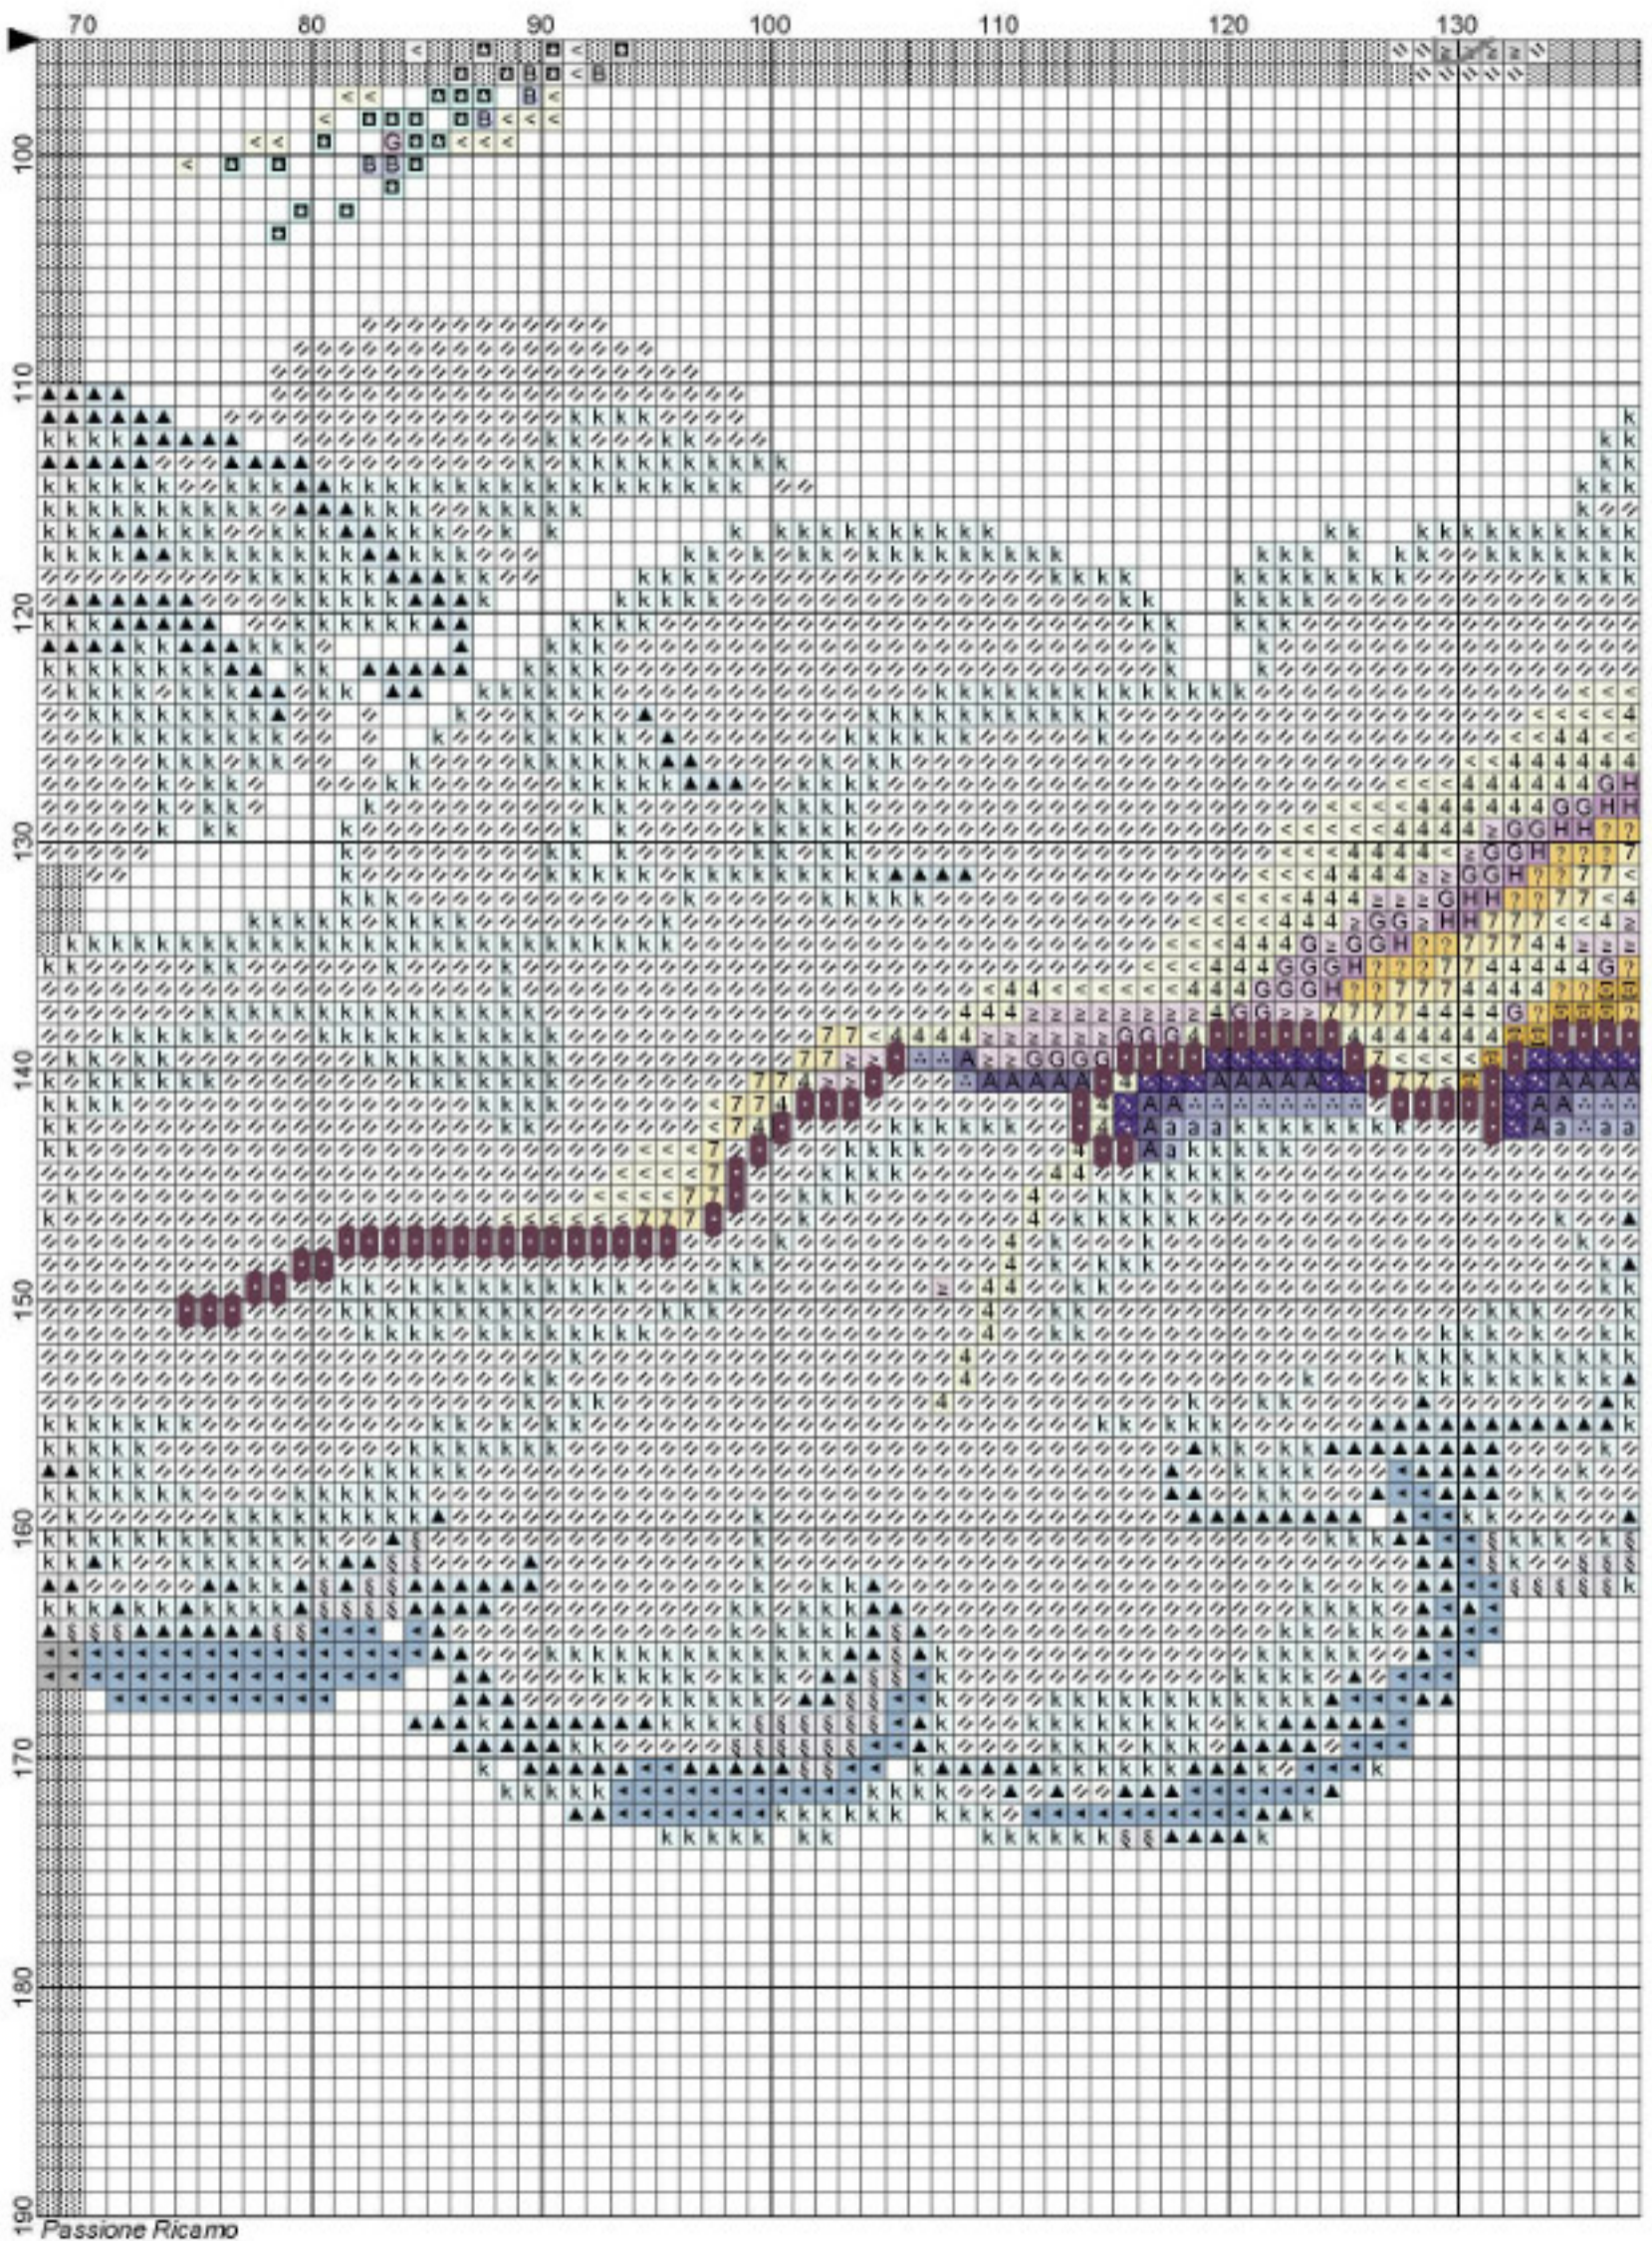

Passione Ricamo

RL29 Over The Rainbow by Jazmin

Passione Ricamo

RL29 Over The Rainbow by Jazmin

Passione Ricamo

Passione Ricamo

Passione Ricamo

- Legend:**
- CUS-Pb10
 - DMC-3345
 - DMC-3371
 - DMC-3747
 - DMC-3746
 - DMC-3341
 - DMC-898
 - DMC-807
 - DMC-948
 - DMC-3064
 - DMC-967
 - DMC-3752
 - DMC-746*
 - DMC-746*
 - DMC-211*
 - DMC-3766
 - DMC-3756
 - DMC-3824
 - DMC-333*
 - DMC-Blanc
 - DMC-210
 - DMC-211
 - DMC-470
 - DMC-472
 - DMC-471
 - DMC-340
 - DMC-436
 - DMC-435
 - DMC-437
 - DMC-341
 - DMC-434
 - DMC-762
 - DMC-758
 - DMC-775
 - DMC-801
 - DMC-777
 - DMC-754
 - DMC-677
 - DMC-676
 - DMC-726
 - DMC-747
 - DMC-729
 - MHA-3037
 - MHA-3005
 - MHA-3053
 - MHA-3047
- Backstitches:**
- DMC-3371
 - DMC-632
 - DMC-814
 - DMC-333*
 - DMC-340
 - DMC-777
- Beads:**
- MHA-3037
 - MHA-3005
 - MHA-3053
 - MHA-3047

Passione Ricamo

RL29 Over The Rainbow by Jazmin

Passione Ricamo

Passione Ricamo

RL29 Over The Rainbow

Author: Jazmin
Copyright: Passione Ricamo
Website: www.passionericamo.com
Fabric: Laguna "Daybreak"
Grid Size: 290W x 190H
Design Area: 20,21" x 12,93" (283 x 181 stitches)

Legend:

	[2]	CUS	Pb10	Rainbow Gallery Petite Treasu
	[2]	DMC	3345	Hunter Green-DK
	[2]	DMC	3371	Black Brown
	[2]	DMC	3747	Blue Violet-VY LT
	[2]	DMC	3746	Blue Violet-DK
	[2]	DMC	3341	Apricot
	[2]	DMC	898	Coffee Brown-VY DK
	[2]	DMC	807	Peacock Blue
	[2]	DMC	948	Peach-VY LT
	[2]	DMC	3064	Desert Sand
	[2]	DMC	967	Apricot-VY LT
	[2]	DMC	3752	Antique Blue-VY LT
	[2]	DMC	746*	
	[2]	DMC	746*	
	[2]	DMC	211*	Lavender-LT
	[2]	DMC	3766	Peacock Blue-LT
	[2]	DMC	3756	Baby Blue-UL VY LT
	[2]	DMC	3824	Apricot-LT
	[2]	DMC	333*	
	[2]	DMC	Blanc	White
	[2]	DMC	210	Lavender-MD
	[2]	DMC	211	Lavender-LT
	[2]	DMC	470	Avocado Green-LT