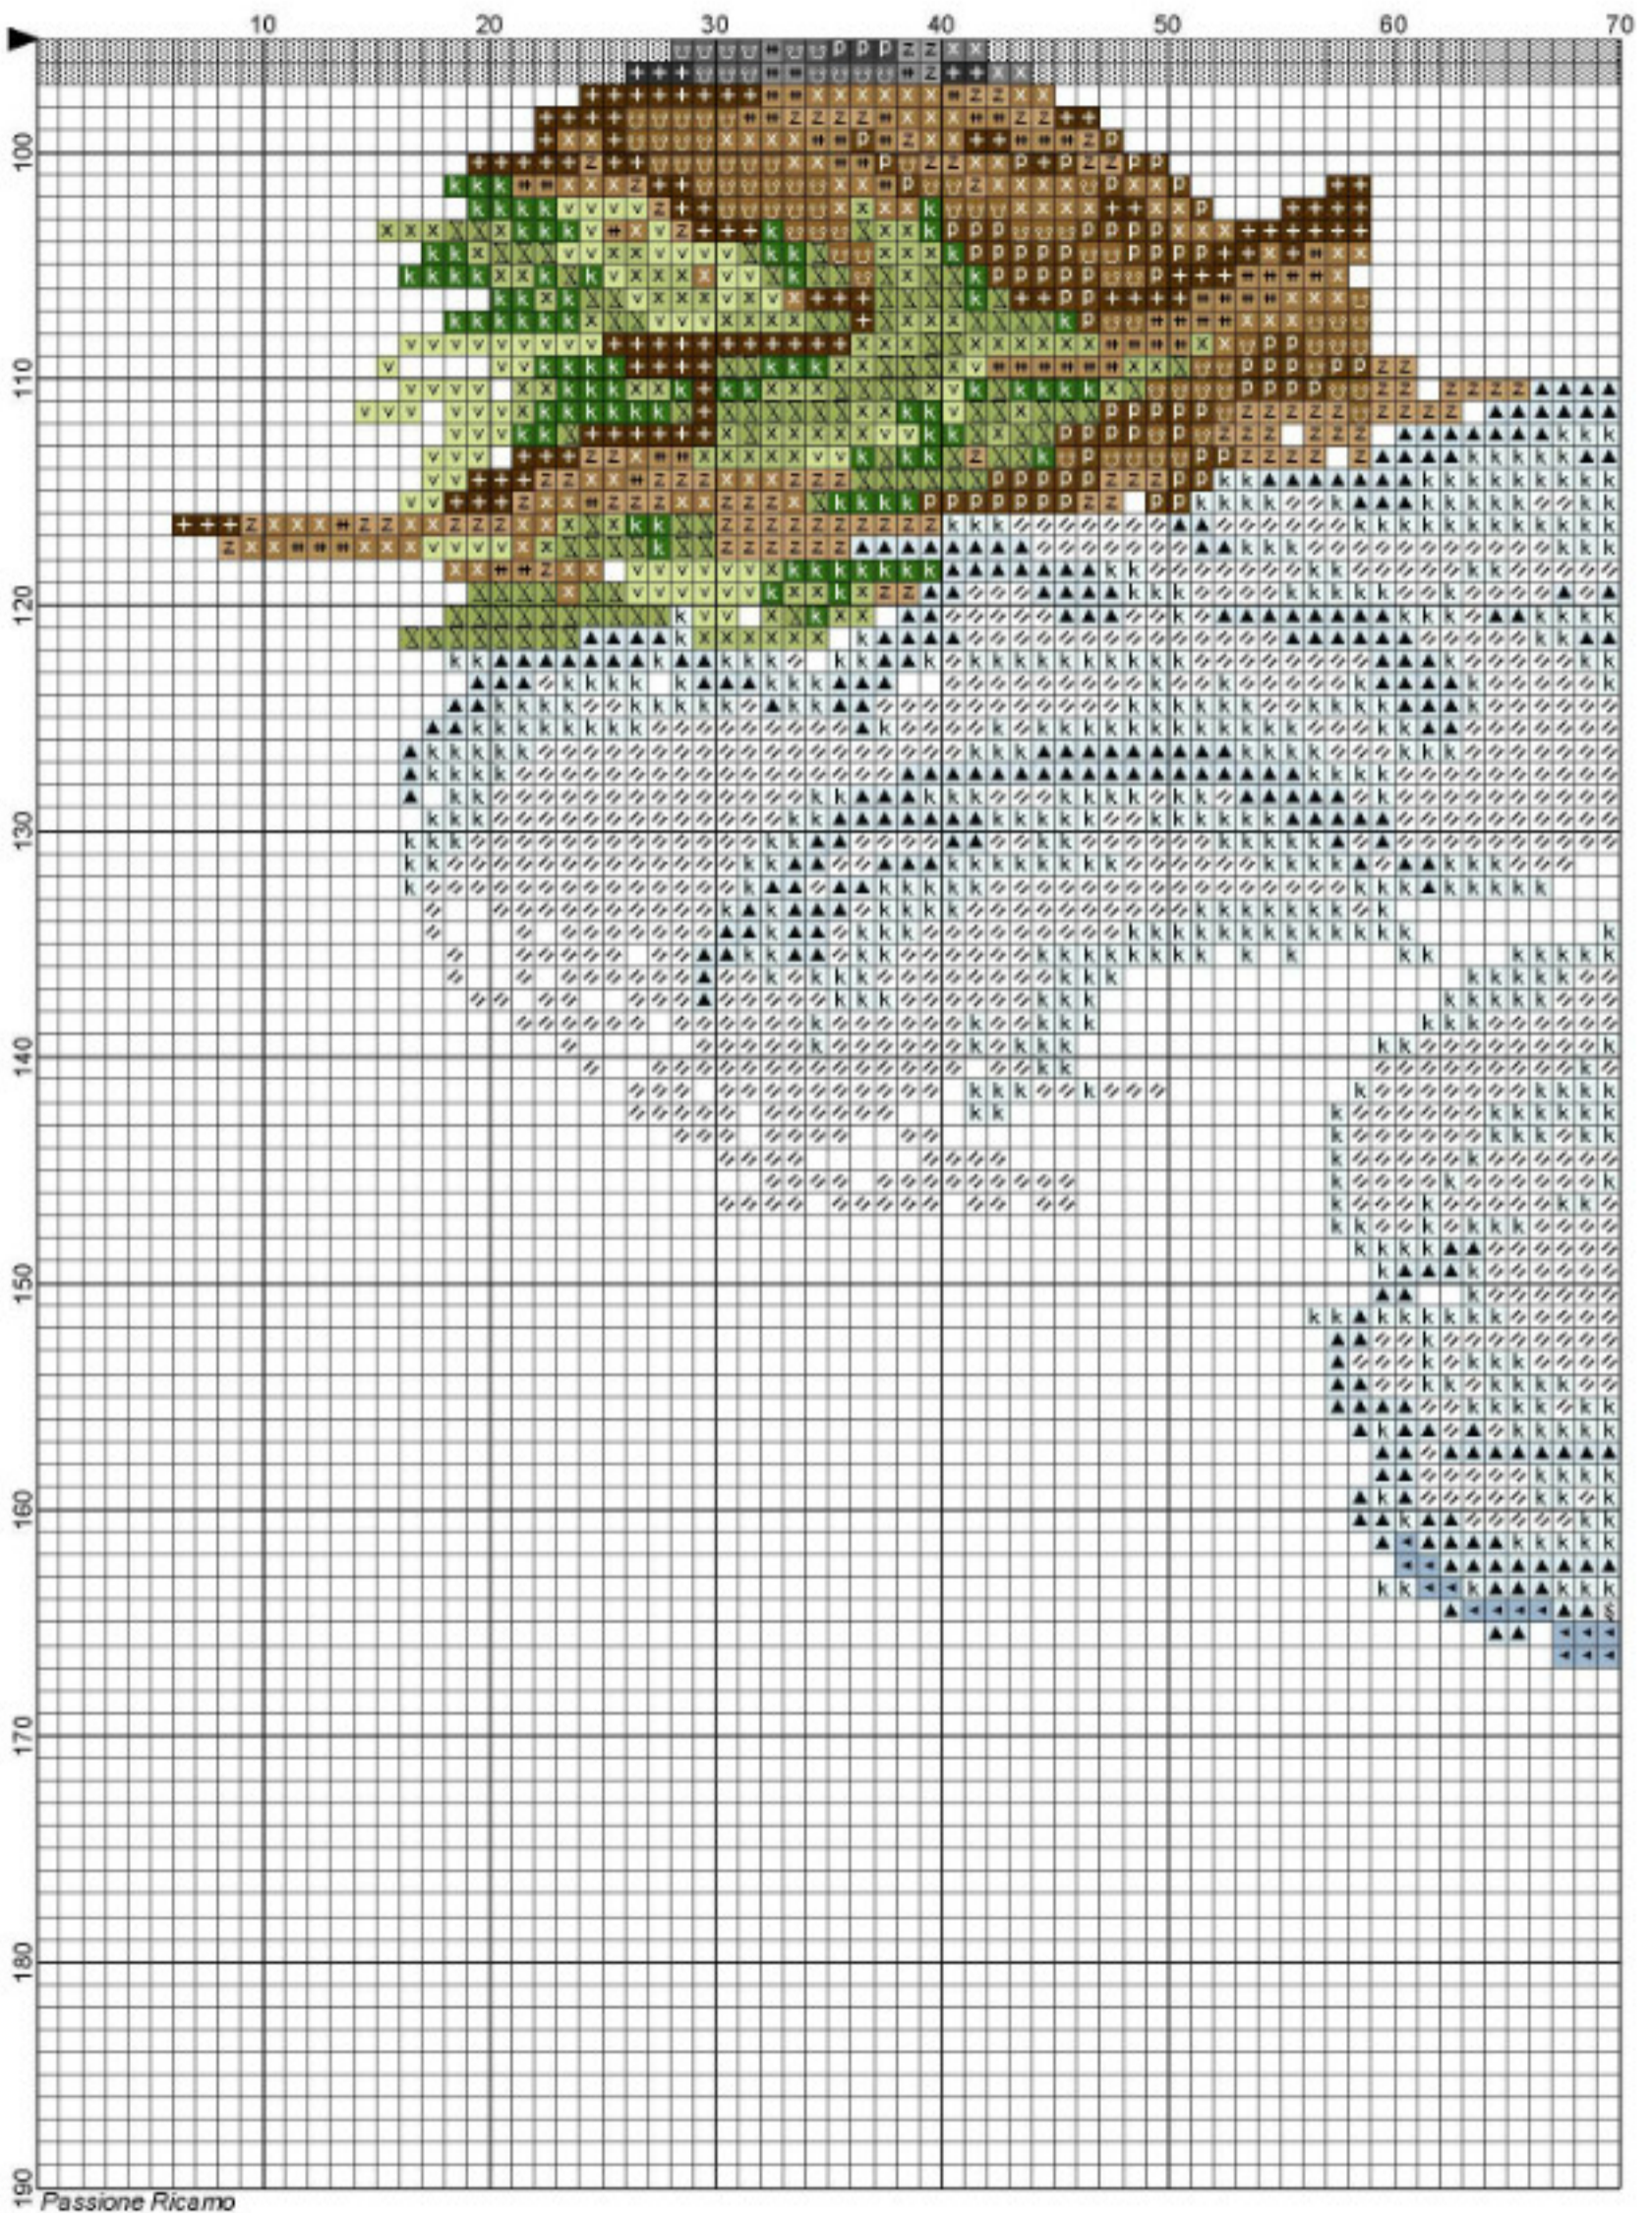

Passione Ricamo

RL29 Over The Rainbow by Jazmin

Passione Ricamo

RL29 Over The Rainbow by Jazmin

Passione Ricamo

Passione Ricamo

Passione Ricamo

- Legend:**
- CUS-Pb10
 - DMC-3345
 - DMC-3371
 - DMC-3747
 - DMC-3746
 - DMC-3341
 - DMC-898
 - DMC-807
 - DMC-948
 - DMC-3064
 - DMC-967
 - DMC-3752
 - DMC-746*
 - DMC-746*
 - DMC-211*
 - DMC-3766
 - DMC-3756
 - DMC-3824
 - DMC-333*
 - DMC-Blanc
 - DMC-210
 - DMC-211
 - DMC-470
 - DMC-472
 - DMC-471
 - DMC-340
 - DMC-436
 - DMC-435
 - DMC-437
 - DMC-341
 - DMC-434
 - DMC-762
 - DMC-758
 - DMC-775
 - DMC-801
 - DMC-777
 - DMC-754
 - DMC-677
 - DMC-676
 - DMC-726
 - DMC-747
 - DMC-729
 - MHA-3037
 - MHA-3005
 - MHA-3053
 - MHA-3047
- Backstitches:**
- DMC-3371
 - DMC-632
 - DMC-814
 - DMC-333*
 - DMC-340
 - DMC-777
- Beads:**
- MHA-3037
 - MHA-3005
 - MHA-3053
 - MHA-3047

Passione Ricamo

RL29 Over The Rainbow by Jazmin

Passione Ricamo

Passione Ricamo

RL29 Over The Rainbow

Author: Jazmin
Copyright: Passione Ricamo
Website: www.passionericamo.com
Fabric: Laguna "Daybreak"
Grid Size: 290W x 190H
Design Area: 20,21" x 12,93" (283 x 181 stitches)

Legend:

	[2]	CUS	Pb10	Rainbow Gallery Petite Treasu
	[2]	DMC	3345	Hunter Green-DK
	[2]	DMC	3371	Black Brown
	[2]	DMC	3747	Blue Violet-VY LT
	[2]	DMC	3746	Blue Violet-DK
	[2]	DMC	3341	Apricot
	[2]	DMC	898	Coffee Brown-VY DK
	[2]	DMC	807	Peacock Blue
	[2]	DMC	948	Peach-VY LT
	[2]	DMC	3064	Desert Sand
	[2]	DMC	967	Apricot-VY LT
	[2]	DMC	3752	Antique Blue-VY LT
	[2]	DMC	746*	
	[2]	DMC	746*	
	[2]	DMC	211*	Lavender-LT
	[2]	DMC	3766	Peacock Blue-LT
	[2]	DMC	3756	Baby Blue-UL VY LT
	[2]	DMC	3824	Apricot-LT
	[2]	DMC	333*	
	[2]	DMC	Blanc	White
	[2]	DMC	210	Lavender-MD
	[2]	DMC	211	Lavender-LT
	[2]	DMC	470	Avocado Green-LT

	MHA-3053	Mill Hill Antique Beads-Purple Passion
	MHA-3047	Mill Hill Antique Beads-Blue Iris