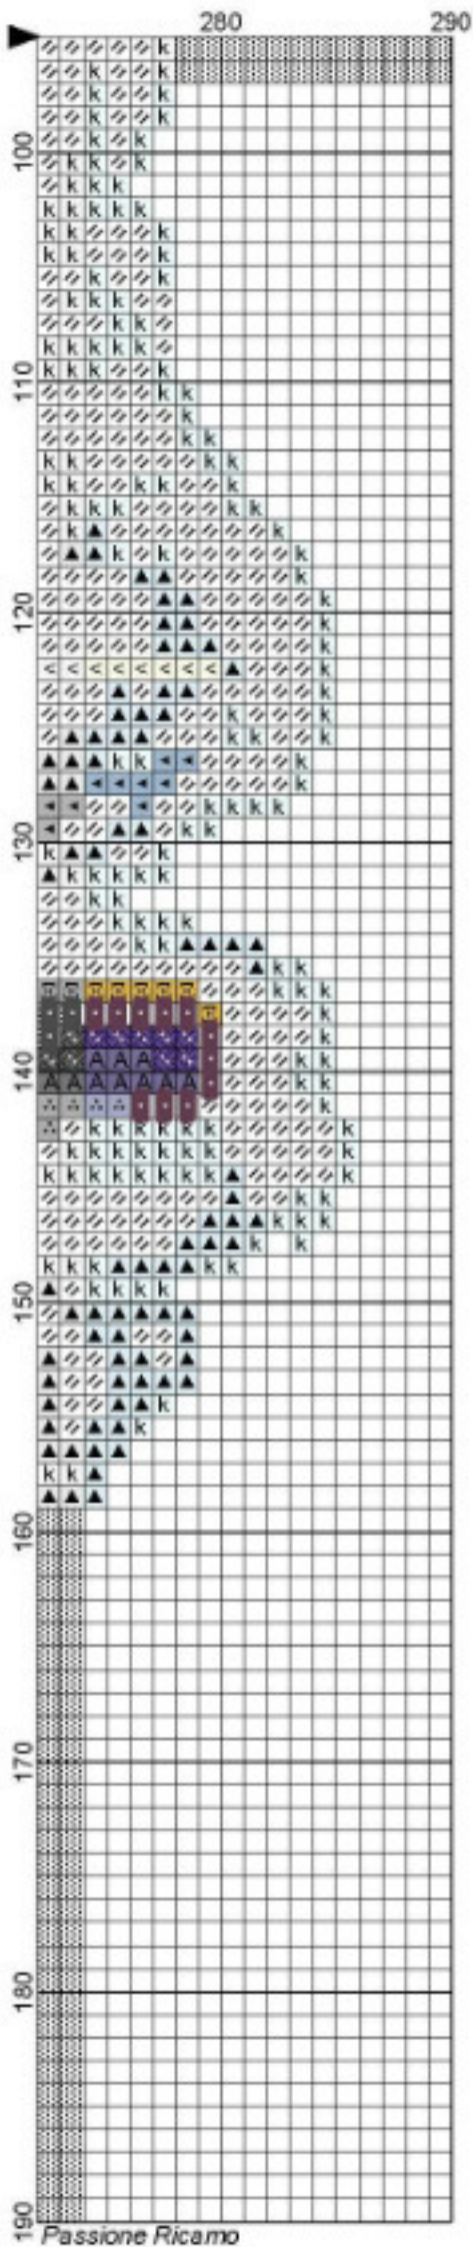

Passione Ricamo

RL29 Over The Rainbow by Jazmin

Passione Ricamo

RL29 Over The Rainbow by Jazmin

Passione Ricamo

Passione Ricamo

Passione Ricamo

- Legend:**
- CUS-Pb10
 - DMC-3345
 - DMC-3371
 - DMC-3747
 - DMC-3746
 - DMC-3341
 - DMC-898
 - DMC-807
 - DMC-948
 - DMC-3064
 - DMC-967
 - DMC-3752
 - DMC-746*
 - DMC-746*
 - DMC-211*
 - DMC-3766
 - DMC-3756
 - DMC-3824
 - DMC-333*
 - DMC-Blanc
 - DMC-210
 - DMC-211
 - DMC-470
 - DMC-472
 - DMC-471
 - DMC-340
 - DMC-436
 - DMC-435
 - DMC-437
 - DMC-341
 - DMC-434
 - DMC-762
 - DMC-758
 - DMC-775
 - DMC-801
 - DMC-777
 - DMC-754
 - DMC-677
 - DMC-676
 - DMC-726
 - DMC-747
 - DMC-729
 - MHA-3037
 - MHA-3005
 - MHA-3053
 - MHA-3047
- Backstitches:**
- DMC-3371
 - DMC-632
 - DMC-814
 - DMC-333*
 - DMC-340
 - DMC-777
- Beads:**
- MHA-3037
 - MHA-3005
 - MHA-3053
 - MHA-3047

Passione Ricamo

RL29 Over The Rainbow by Jazmin

Passione Ricamo

Passione Ricamo

RL29 Over The Rainbow

Author: Jazmin
Copyright: Passione Ricamo
Website: www.passionericamo.com
Fabric: Laguna "Daybreak"
Grid Size: 290W x 190H
Design Area: 20,21" x 12,93" (283 x 181 stitches)

Legend:

	[2]	CUS	Pb10	Rainbow Gallery Petite Treasu
	[2]	DMC	3345	Hunter Green-DK
	[2]	DMC	3371	Black Brown
	[2]	DMC	3747	Blue Violet-VY LT
	[2]	DMC	3746	Blue Violet-DK
	[2]	DMC	3341	Apricot
	[2]	DMC	898	Coffee Brown-VY DK
	[2]	DMC	807	Peacock Blue
	[2]	DMC	948	Peach-VY LT
	[2]	DMC	3064	Desert Sand
	[2]	DMC	967	Apricot-VY LT
	[2]	DMC	3752	Antique Blue-VY LT
	[2]	DMC	746*	
	[2]	DMC	746*	
	[2]	DMC	211*	Lavender-LT
	[2]	DMC	3766	Peacock Blue-LT
	[2]	DMC	3756	Baby Blue-UL VY LT
	[2]	DMC	3824	Apricot-LT
	[2]	DMC	333*	
	[2]	DMC	Blanc	White
	[2]	DMC	210	Lavender-MD
	[2]	DMC	211	Lavender-LT
	[2]	DMC	470	Avocado Green-LT