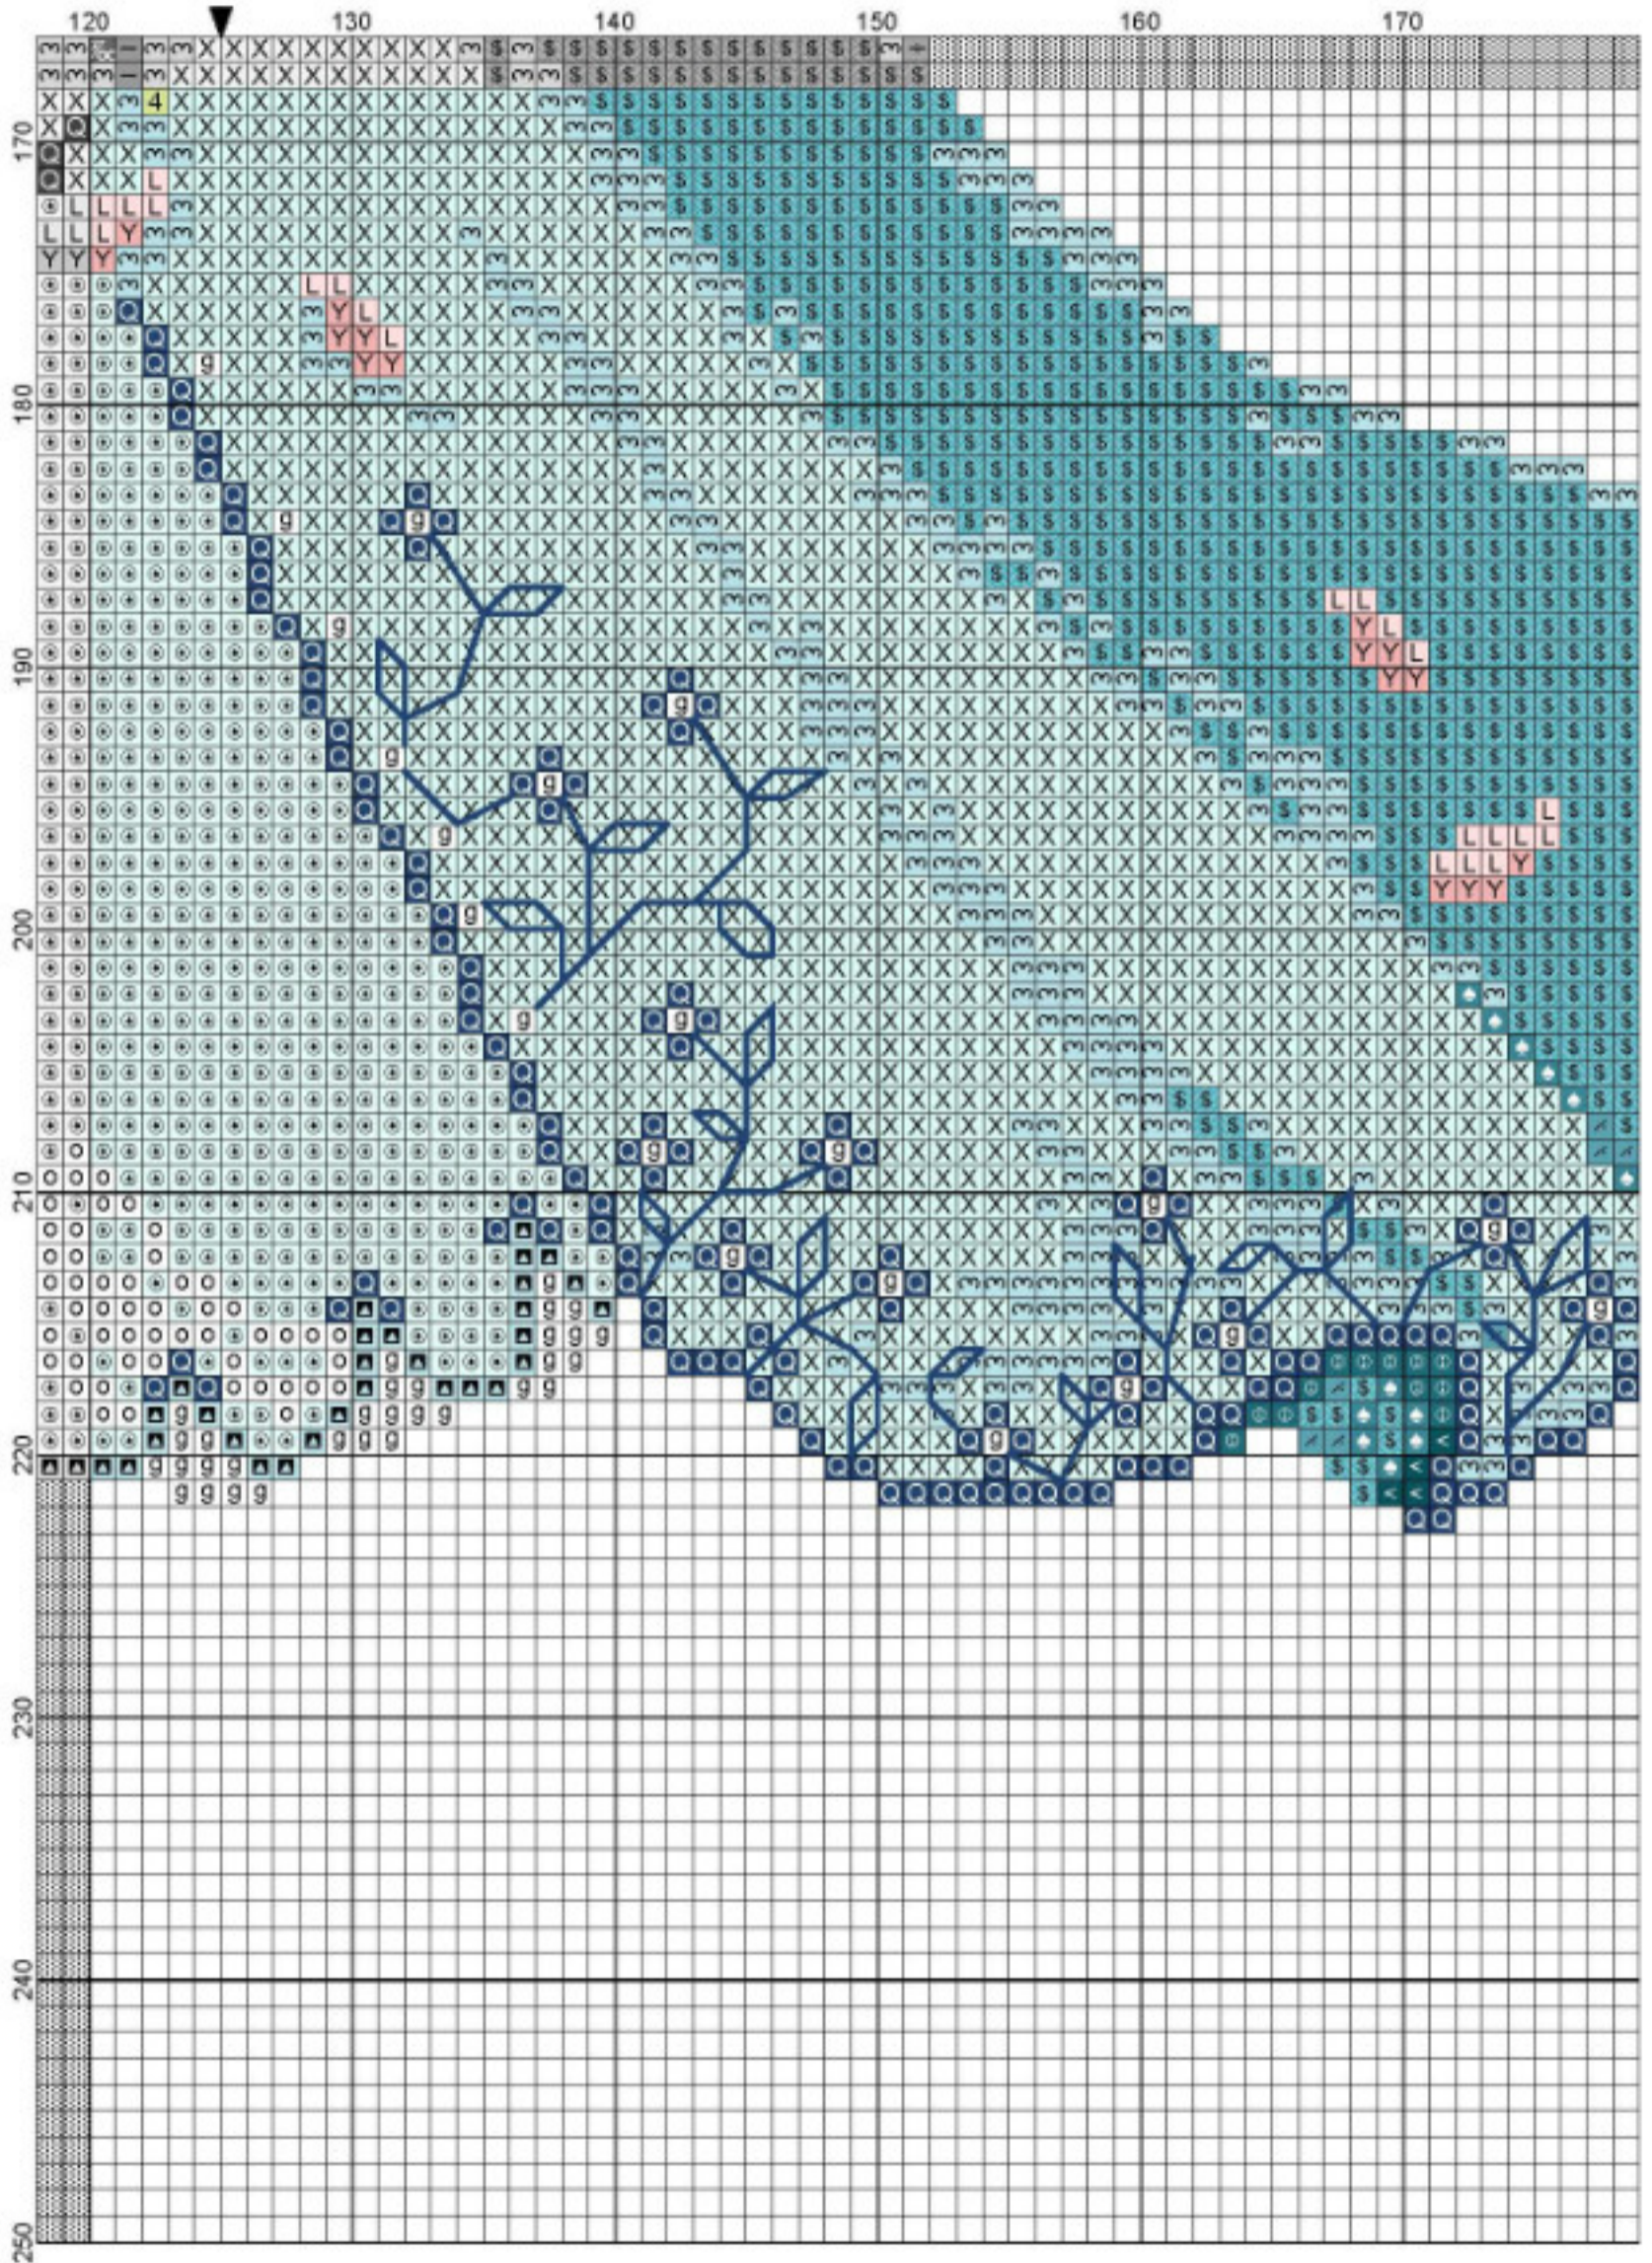

<No Title>

Author: Carmencita
Grid Size: 250W x 250H
Design Area: 16,21" x 16,86" (227 x 236 stitches)

Legend:

	[2]	DMC	3713	salmon -vy lt		[2]	DMC	920	copper - md
	[2]	DMC	761	salmon - lt		[2]	DMC	918	red copper - dk
	[2]	DMC	760	salmon		[2]	DMC	945	tawny - md
	[2]	DMC	3712	salmon - md		[2]	DMC	301	mahogany - md
	[2]	DMC	347	salmon - vy dk		[2]	DMC	400	mahogany - dk
	[2]	DMC	353	peach		[2]	DMC	300	mahogany - vy dk
	[2]	DMC	815	garnet - md		[2]	DMC	754	peach - lt
	[2]	DMC	818	baby pink		[2]	DMC	754	peach - lt
	[2]	DMC	777	raspberry - vy dk		[2]	DMC	758	terra cotta - vy lt
	[2]	DMC	3747	blue violet - vy lt		[2]	DMC	3778	terra cotta - lt
	[2]	DMC	341	blue violet - lt		[2]	DMC	950	desert sand - lt
	[2]	DMC	340	blue violet - md		[2]	DMC	779	cocoa - dk
	[2]	DMC	3746	blue violet - dk		[2]	DMC	712	cream
	[2]	DMC	800	delft blue - pl		[2]	DMC	436	tan
	[2]	DMC	799	delft blue - md		[2]	DMC	435	brown - vy lt
	[2]	DMC	798	delft blue - dk		[2]	DMC	434	brown - lt
	[2]	DMC	797	royal blue		[2]	DMC	433	brown - md
	[2]	DMC	796	royal blue - dk		[2]	DMC	898	coffee brown - vy dk
	[2]	DMC	820	royal blue - vy dk		[2]	DMC	3371	black brown
	[2]	DMC	824	blue - vy dk		[2]	DMC	5200	snow white
	[2]	DMC	3756	baby blue - ul vy lt		[2]	DMC	White	white
	[2]	DMC	336	navy blue		[2]	DMC	3865*	winter white
	[2]	DMC	828	blue - ul vy lt		[2]	DMC	822*	beige gray - lt
	[2]	DMC	747*	sky blue - vy lt		[2]	DMC	644	beige gray - md
	[2]	DMC	747	sky blue - vy lt		[2]	DMC	642	beige gray - dk
	[2]	DMC	3811	turquoise - vy lt		[2]	DMC	640	beige gray - vy dk
	[2]	DMC	598*	turquoise - lt		[2]	DMC	3787	brown gray - dk
	[2]	DMC	597	turquoise		[2]	DMC	3021	brown gray - vy dk
	[2]	DMC	3810	turquoise - dk		[2]	DMC	3024	brown gray - vy lt
	[2]	DMC	3809	turquoise - vy dk		[2]	DMC	3023	brown gray - lt
	[2]	DMC	3808	turquoise - ul vy dk		[2]	DMC	3022	brown gray - md
	[2]	DMC	772	yellow green - vy lt		[2]	DMC	762	pearl gray - vy lt
	[2]	DMC	472	avocado green - ul lt		[2]	DMC	415	pearl gray
	[2]	DMC	471	avocado green - vy lt		[2]	DMC	414	steel gray - dk
	[2]	DMC	470	avocado green - lt		[2]	DMC	317	pewter gray
	[2]	DMC	937	avocado green - md		[2]	DMC	3799	pewter gray - vy dk
	[2]	DMC	680	old gold - dk		[2]	DMC	310	black
	[2]	DMC	951	tawny - lt		[2]	DMM	5284	Dark Gold
	[2]	DMC	922	copper - lt		[2]	KRE	100HL	White Hi Lustre
	[2]	DMC	921	copper		[2]	KRE	026	Amethyst