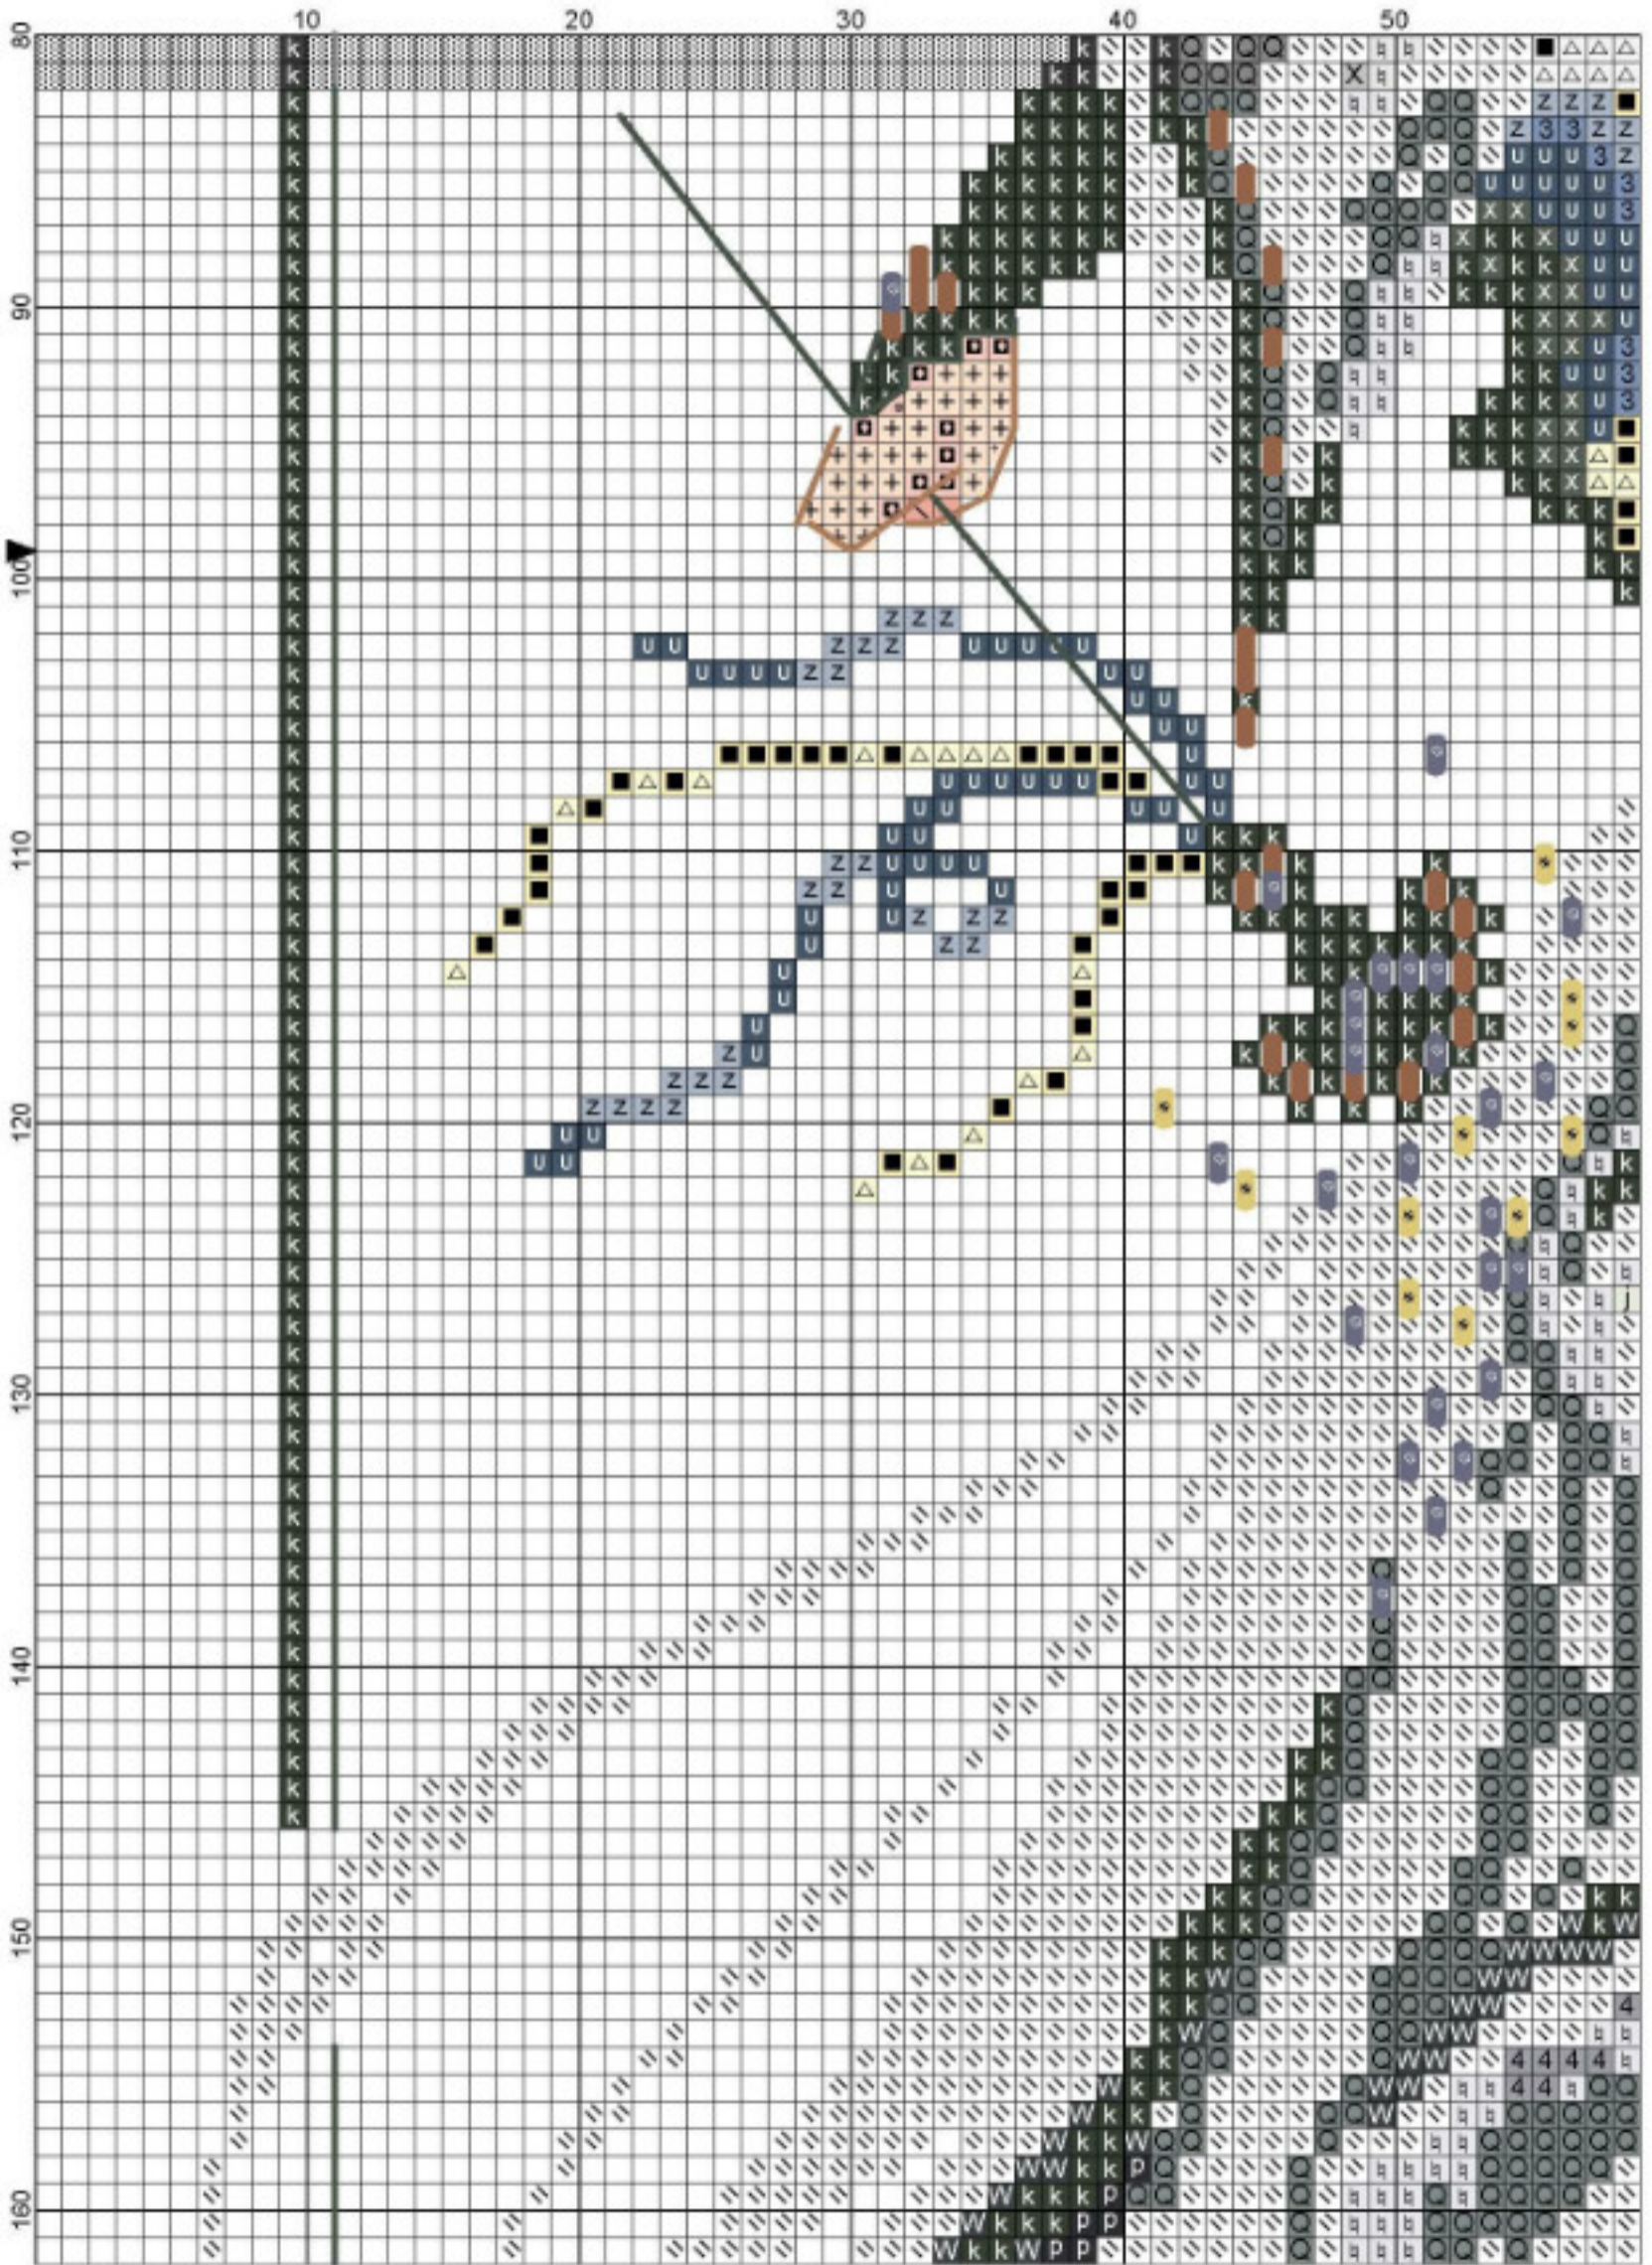

Laura Gabutti Lattuada

Laura Gabutti Lattuada

- Legend:**
- DMC-938
 - DMC-948
 - DMC-3072
 - DMC-762
 - DMC-801
 - DMC-817
 - DMC-3713
 - DMC-3839
 - DMC-3840
 - DMC-Blanc
 - DMC-3772
 - DMC-3799
 - DMC-3823
 - DMC-758
 - DMC-351
 - DMC-413
 - DMC-414
 - DMC-169
 - DMC-221
 - DMC-318
 - DMC-415
 - DMC-745
 - DMC-746
 - DMC-754
 - DMC-433
 - DMC-434
 - DMC-646
 - KBF-018nl
 - KBF-005nl*
 - KBF-010nl*
 - MHA-03046
 - MHA-03054
 - MHE-40557
- Backstitches:**
- DMC-938
 - DMC-3772
 - DMC-221
 - KBF-005nl
- Beads:**
- MHA-03046
 - MHA-03054
 - MHE-40557

Laura Gabutti Lattuada

Laura Gabutti Lattuada

Laura Gabutti Lattuada

Laura Gabutti Lattuada

Laura Gabutti Laftuada

Laura Gabutti Laftuada

Laura Gabutti Laftuada

RL13 Miracle Butterfly

Author: Jazmin 2010
Copyright: Laura Gabutti Lattuada
Fabric: Linen
Grid Size: 159W x 198H
Design Area: 9,81" x 12,25" (157 x 196 stitches)

Legend:

	[2] DMC 938 Coffee Brown-UL DK
	[2] DMC 948 Peach-VY LT
	[2] DMC 3072 Beaver Gray-VY LT
	[2] DMC 762 Pearl Gray-VY LT
	[2] DMC 801 Coffee Brown-DK
	[1] DMC 817 Coral Red-VY DK
	[2] DMC 3713 Salmon-VY LT
	[2] DMC 3839 Lavender Blue-MD
	[2] DMC 3840 Lavender Blue-LT
	[2] DMC Blanc White
	[2] DMC 3772 Desert Sand-VY DK
	[2] DMC 3799 Pewter Gray-VY DK
	[1] DMC 3823 Yellow-UL Pale
	[2] DMC 758 Terra Cotta-VY LT
	[1] DMC 351 Coral
	[2] DMC 413 Pewter Gray-DK
	[2] DMC 414 Steel Gray-DK

(*) Blended Entries:

	KBF-005hl & DMC-310 (-Black Hi Lustre blended with DMC-)
	KBF-010hl & DMC-413 (-blended with DMC-Pewter Gray-DK)

Backstitch Lines:

	DMC-938 Coffee Brown-UL DK		DMC-221 Shell Pink-VY DK
	DMC-3772 Desert Sand-VY DK		KBF-005hl Black Hi Lustre