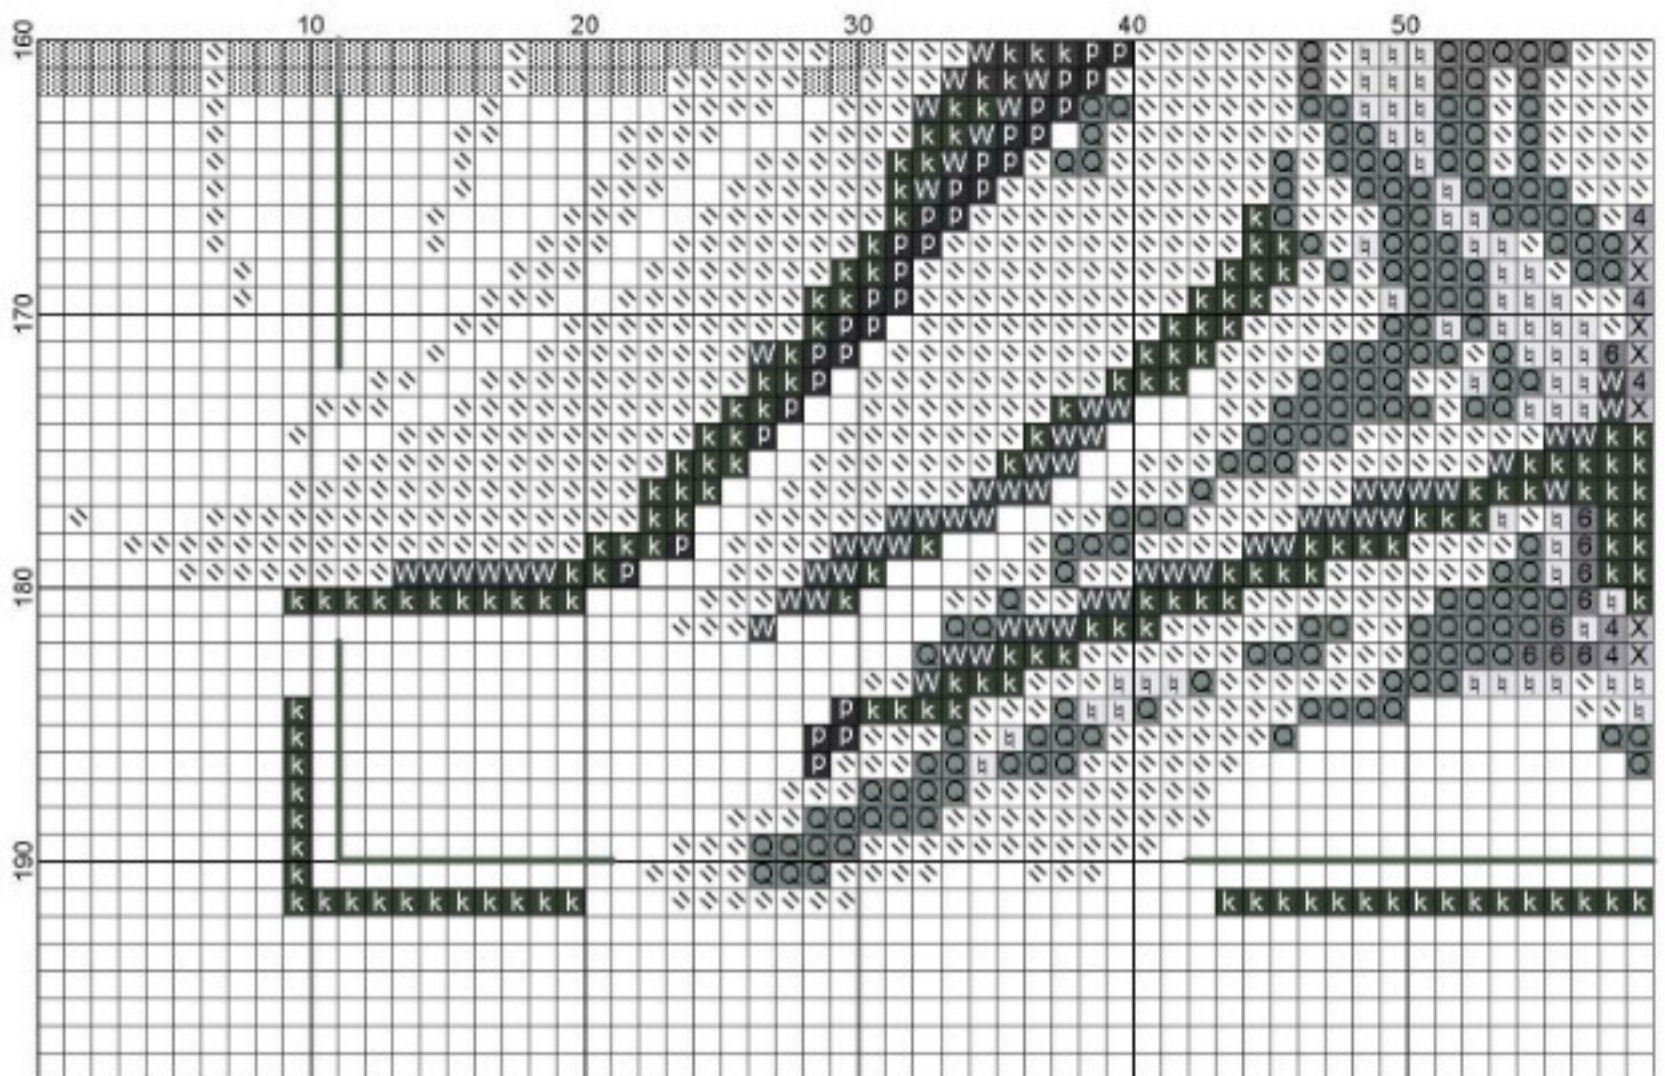

Laura Gabutti Lattuada

Laura Gabutti Lattuada

- Legend:**
- DMC-938
 - DMC-948
 - DMC-3072
 - DMC-762
 - DMC-801
 - DMC-817
 - DMC-3713
 - DMC-3839
 - DMC-3840
 - DMC-Blanc
 - DMC-3772
 - DMC-3799
 - DMC-3823
 - DMC-758
 - DMC-351
 - DMC-413
 - DMC-414
 - DMC-169
 - DMC-221
 - DMC-318
 - DMC-415
 - DMC-745
 - DMC-746
 - DMC-754
 - DMC-433
 - DMC-434
 - DMC-646
 - KBF-018nl
 - KBF-005nl*
 - KBF-010nl*
 - MHA-03046
 - MHA-03054
 - MHE-40557
- Backstitches:**
- DMC-938
 - DMC-3772
 - DMC-221
 - KBF-005nl
- Beads:**
- MHA-03046
 - MHA-03054
 - MHE-40557

Laura Gabutti Lattuada

Laura Gabutti Lattuada

Laura Gabutti Lattuada

Laura Gabutti Lattuada

Laura Gabutti Laftuada

Laura Gabutti Laftuada

Laura Gabutti Laftuada

RL13 Miracle Butterfly

Author: Jazmin 2010
Copyright: Laura Gabutti Lattuada
Fabric: Linen
Grid Size: 159W x 198H
Design Area: 9,81" x 12,25" (157 x 196 stitches)

Legend:

	[2] DMC 938 Coffee Brown-UL DK
	[2] DMC 948 Peach-VY LT
	[2] DMC 3072 Beaver Gray-VY LT
	[2] DMC 762 Pearl Gray-VY LT
	[2] DMC 801 Coffee Brown-DK
	[1] DMC 817 Coral Red-VY DK
	[2] DMC 3713 Salmon-VY LT
	[2] DMC 3839 Lavender Blue-MD
	[2] DMC 3840 Lavender Blue-LT
	[2] DMC Blanc White
	[2] DMC 3772 Desert Sand-VY DK
	[2] DMC 3799 Pewter Gray-VY DK
	[1] DMC 3823 Yellow-UL Pale
	[2] DMC 758 Terra Cotta-VY LT
	[1] DMC 351 Coral
	[2] DMC 413 Pewter Gray-DK
	[2] DMC 414 Steel Gray-DK