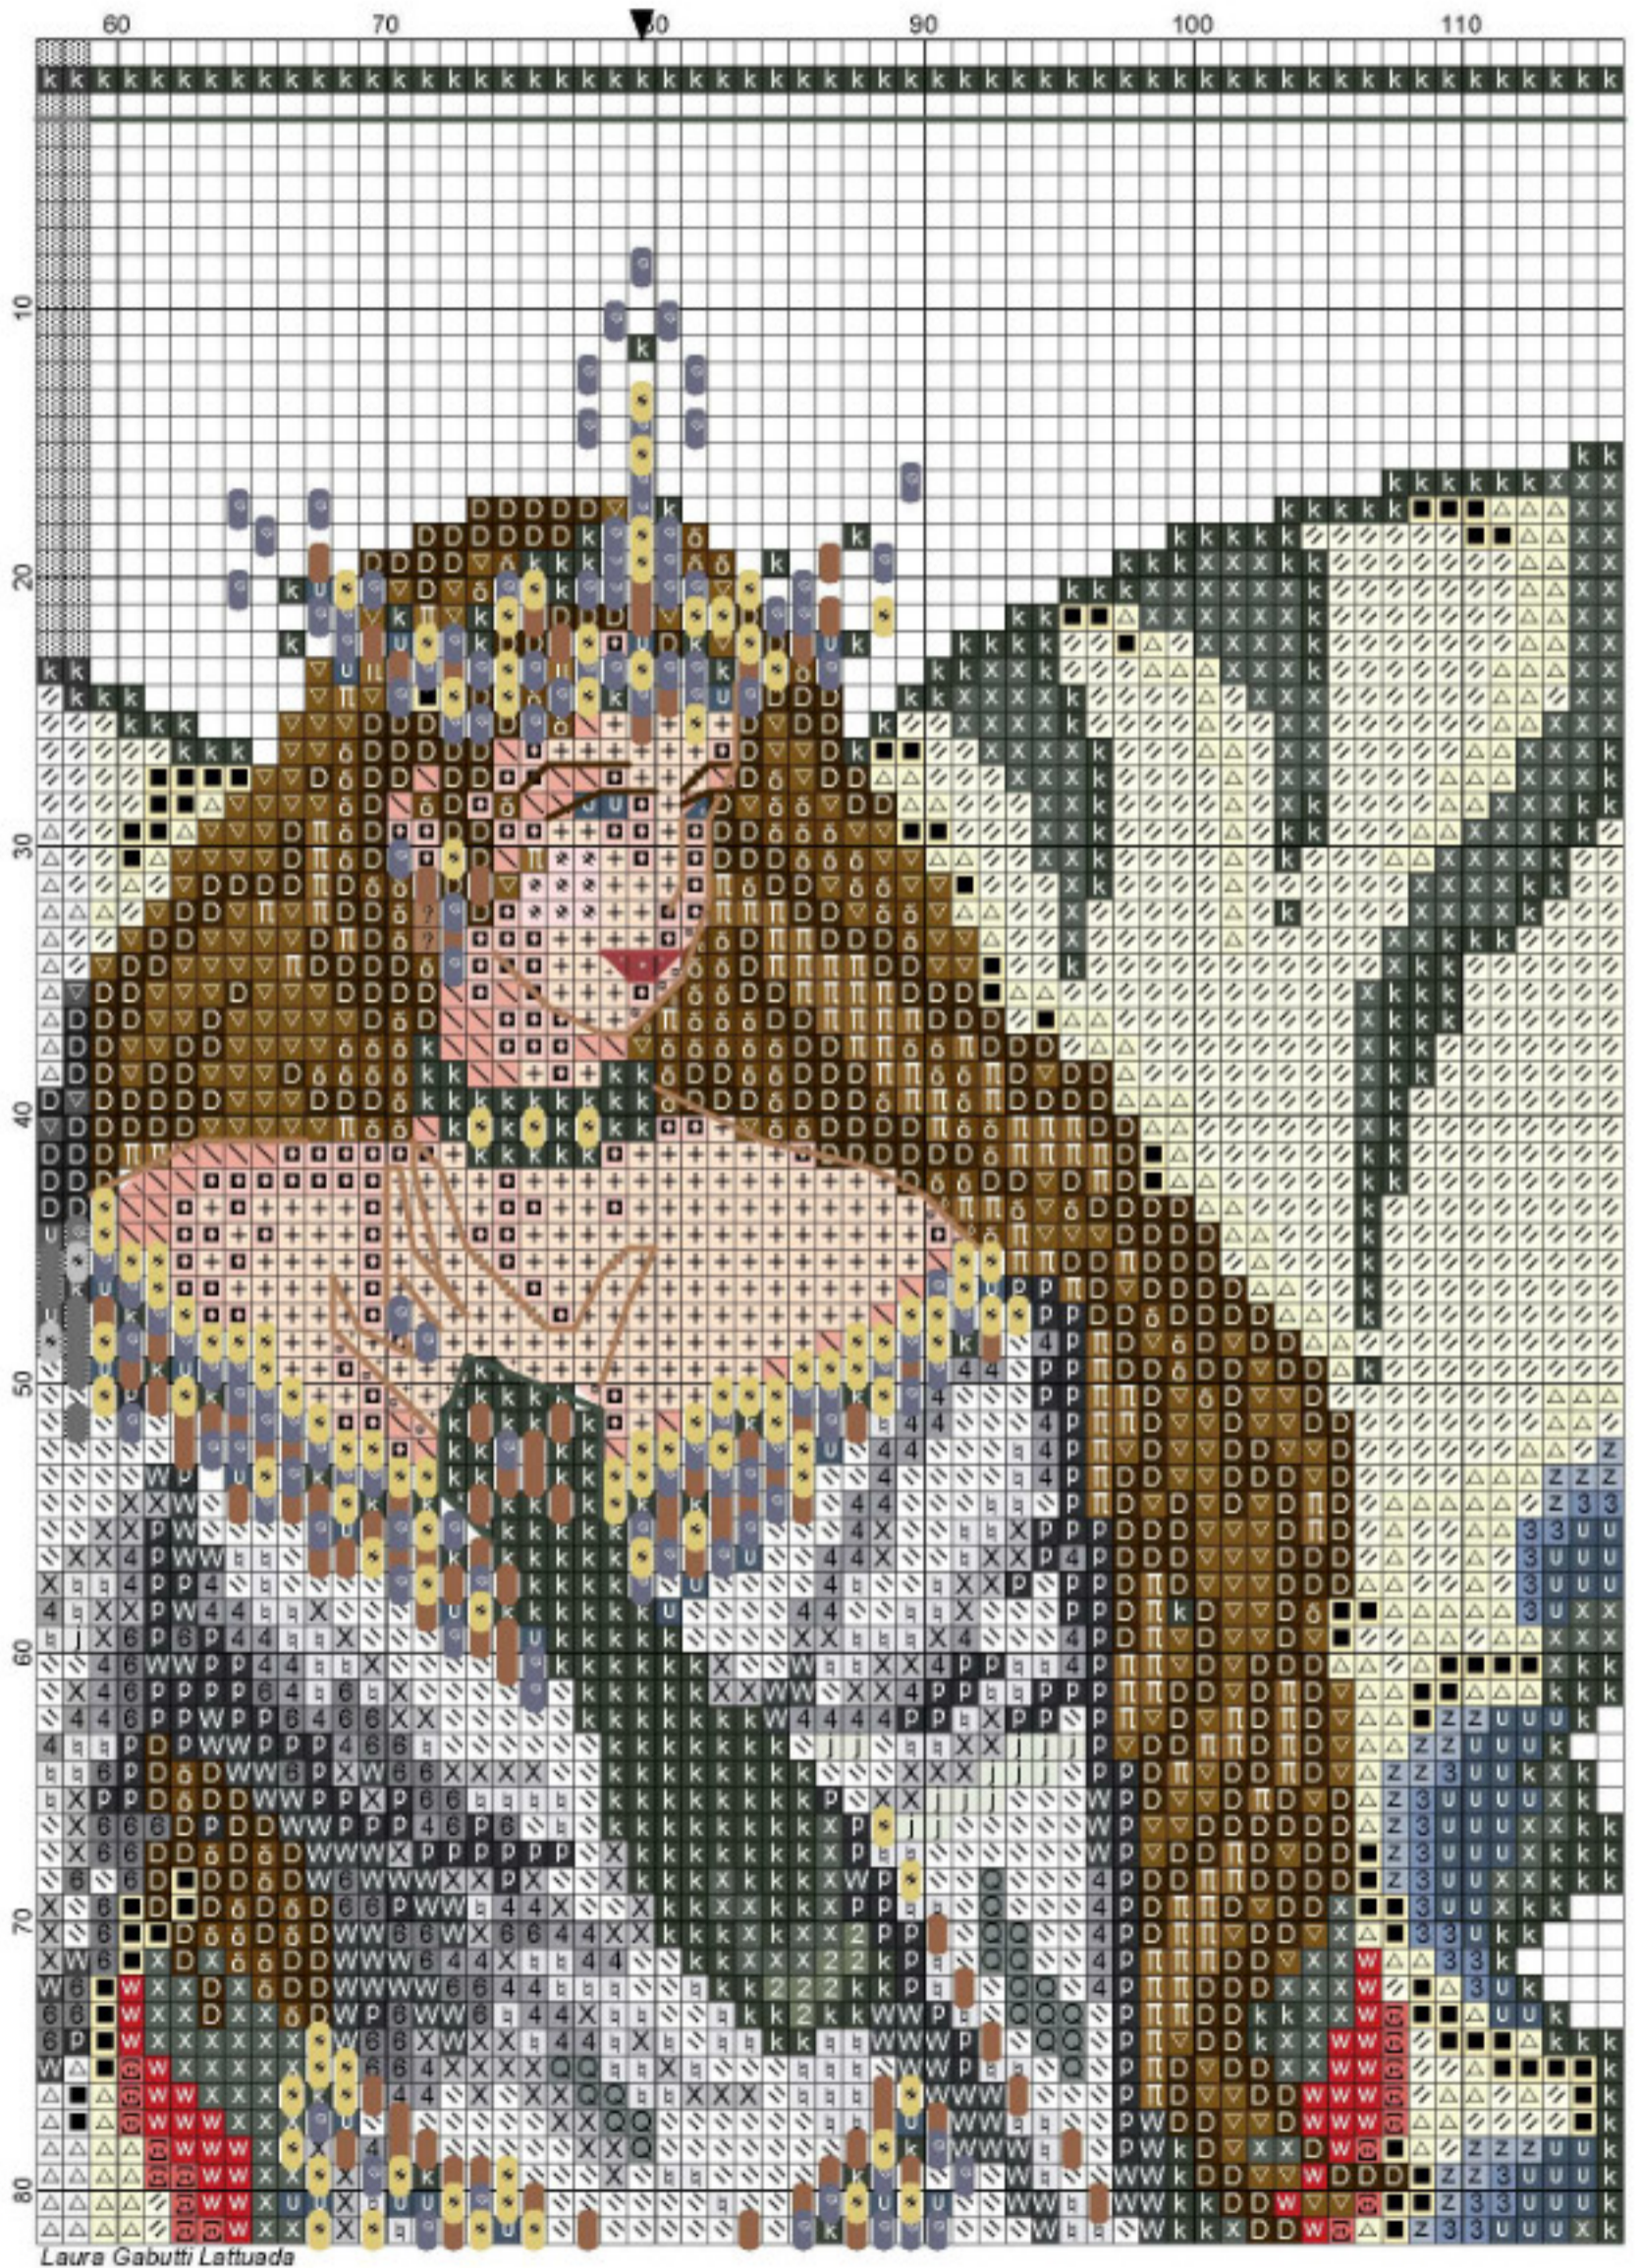

Laura Gabutti Lattuada

Laura Gabutti Lattuada

- Legend:**
- DMC-938
 - DMC-948
 - DMC-3072
 - DMC-762
 - DMC-801
 - DMC-817
 - DMC-3713
 - DMC-3839
 - DMC-3840
 - DMC-Blanc
 - DMC-3772
 - DMC-3799
 - DMC-3823
 - DMC-758
 - DMC-351
 - DMC-413
 - DMC-414
 - DMC-169
 - DMC-221
 - DMC-318
 - DMC-415
 - DMC-745
 - DMC-746
 - DMC-754
 - DMC-433
 - DMC-434
 - DMC-646
 - KBF-018nl
 - KBF-005nl*
 - KBF-010nl*
 - MHA-03046
 - MHA-03054
 - MHE-40557
- Backstitches:**
- DMC-938
 - DMC-3772
 - DMC-221
 - KBF-005nl
- Beads:**
- MHA-03046
 - MHA-03054
 - MHE-40557

Laura Gabutti Lattuada

Laura Gabutti Lattuada

Laura Gabutti Lattuada

Laura Gabutti Lattuada

Laura Gabutti Laftuada

Laura Gabutti Laftuada

Laura Gabutti Laftuada

RL13 Miracle Butterfly

Author: Jazmin 2010
Copyright: Laura Gabutti Lattuada
Fabric: Linen
Grid Size: 159W x 198H
Design Area: 9,81" x 12,25" (157 x 196 stitches)

Legend:

	[2] DMC 938 Coffee Brown-UL DK
	[2] DMC 948 Peach-VY LT
	[2] DMC 3072 Beaver Gray-VY LT
	[2] DMC 762 Pearl Gray-VY LT
	[2] DMC 801 Coffee Brown-DK
	[1] DMC 817 Coral Red-VY DK
	[2] DMC 3713 Salmon-VY LT
	[2] DMC 3839 Lavender Blue-MD
	[2] DMC 3840 Lavender Blue-LT
	[2] DMC Blanc White
	[2] DMC 3772 Desert Sand-VY DK
	[2] DMC 3799 Pewter Gray-VY DK
	[1] DMC 3823 Yellow-UL Pale
	[2] DMC 758 Terra Cotta-VY LT
	[1] DMC 351 Coral
	[2] DMC 413 Pewter Gray-DK
	[2] DMC 414 Steel Gray-DK

(*) Blended Entries:

	KBF-005hl & DMC-310 (-Black Hi Lustre blended with DMC-)
	KBF-010hl & DMC-413 (-blended with DMC-Pewter Gray-DK)

Backstitch Lines:

	DMC-938 Coffee Brown-UL DK		DMC-221 Shell Pink-VY DK
	DMC-3772 Desert Sand-VY DK		KBF-005hl Black Hi Lustre