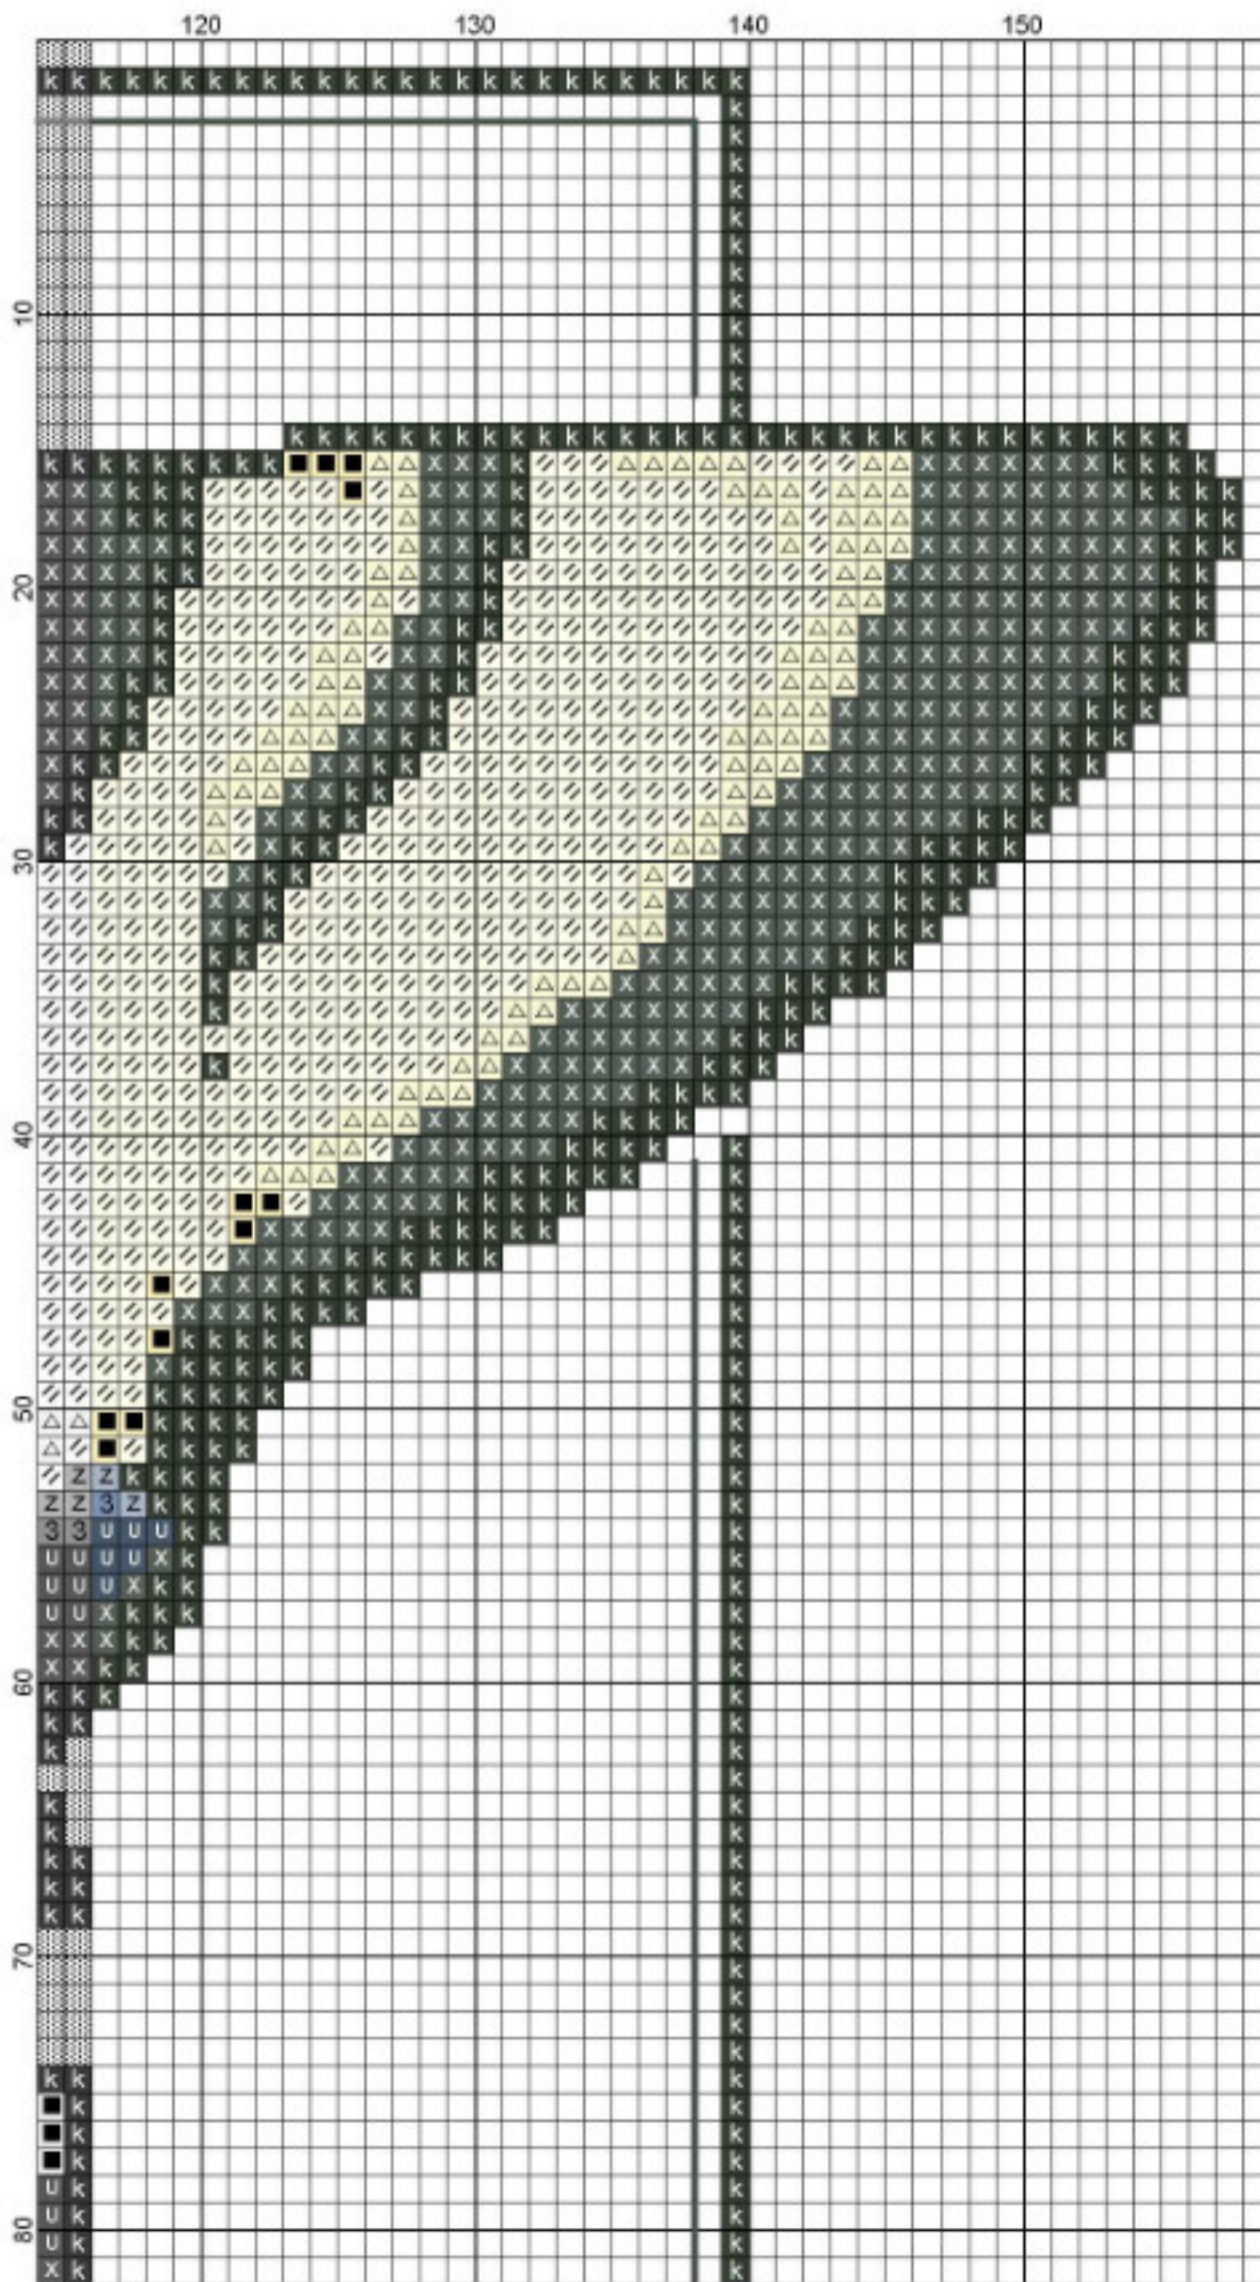

Laura Gabutti Lattuada

Laura Gabutti Lattuada

- Legend:**
- DMC-938
 - DMC-948
 - DMC-3072
 - DMC-762
 - DMC-801
 - DMC-817
 - DMC-3713
 - DMC-3839
 - DMC-3840
 - DMC-Blanc
 - DMC-3772
 - DMC-3799
 - DMC-3823
 - DMC-758
 - DMC-351
 - DMC-413
 - DMC-414
 - DMC-169
 - DMC-221
 - DMC-318
 - DMC-415
 - DMC-745
 - DMC-746
 - DMC-754
 - DMC-433
 - DMC-434
 - DMC-646
 - KBF-018nl
 - KBF-005nl*
 - KBF-010nl*
 - MHA-03046
 - MHA-03054
 - MHE-40557
- Backstitches:**
- DMC-938
 - DMC-3772
 - DMC-221
 - KBF-005nl
- Beads:**
- MHA-03046
 - MHA-03054
 - MHE-40557

Laura Gabutti Lattuada

Laura Gabutti Lattuada

Laura Gabutti Lattuada

Laura Gabutti Lattuada

Laura Gabutti Laftuada

Laura Gabutti Laftuada

Laura Gabutti Laftuada

RL13 Miracle Butterfly

Author: Jazmin 2010
Copyright: Laura Gabutti Lattuada
Fabric: Linen
Grid Size: 159W x 198H
Design Area: 9,81" x 12,25" (157 x 196 stitches)

Legend:

	[2] DMC 938 Coffee Brown-UL DK
	[2] DMC 948 Peach-VY LT
	[2] DMC 3072 Beaver Gray-VY LT
	[2] DMC 762 Pearl Gray-VY LT
	[2] DMC 801 Coffee Brown-DK
	[1] DMC 817 Coral Red-VY DK
	[2] DMC 3713 Salmon-VY LT
	[2] DMC 3839 Lavender Blue-MD
	[2] DMC 3840 Lavender Blue-LT
	[2] DMC Blanc White
	[2] DMC 3772 Desert Sand-VY DK
	[2] DMC 3799 Pewter Gray-VY DK
	[1] DMC 3823 Yellow-UL Pale
	[2] DMC 758 Terra Cotta-VY LT
	[1] DMC 351 Coral
	[2] DMC 413 Pewter Gray-DK
	[2] DMC 414 Steel Gray-DK

	[2] DMC 169 Pewter-LT
	[2] DMC 221 Shell Pink-VY DK
	[2] DMC 318 Steel Gray-LT
	[2] DMC 415 Pearl Gray
	[1] DMC 745 Yellow-LT Pale
	[1] DMC 746 Off White
	[2] DMC 754 Peach-LT
	[2] DMC 433 Brown-MD
	[2] DMC 434 Brown-LT
	[2] DMC 646 Beaver Gray-DK
	[2] KBF 018hl Navy Hi Lustre
	[2] KBF 005hl* Black Hi Lustre
	[2] KBF 010hl*
	[2] MHA 03046 Matte Cadet Blue
	[2] MHA 03054 Desert Sand
	[2] MHE 40557 Gold