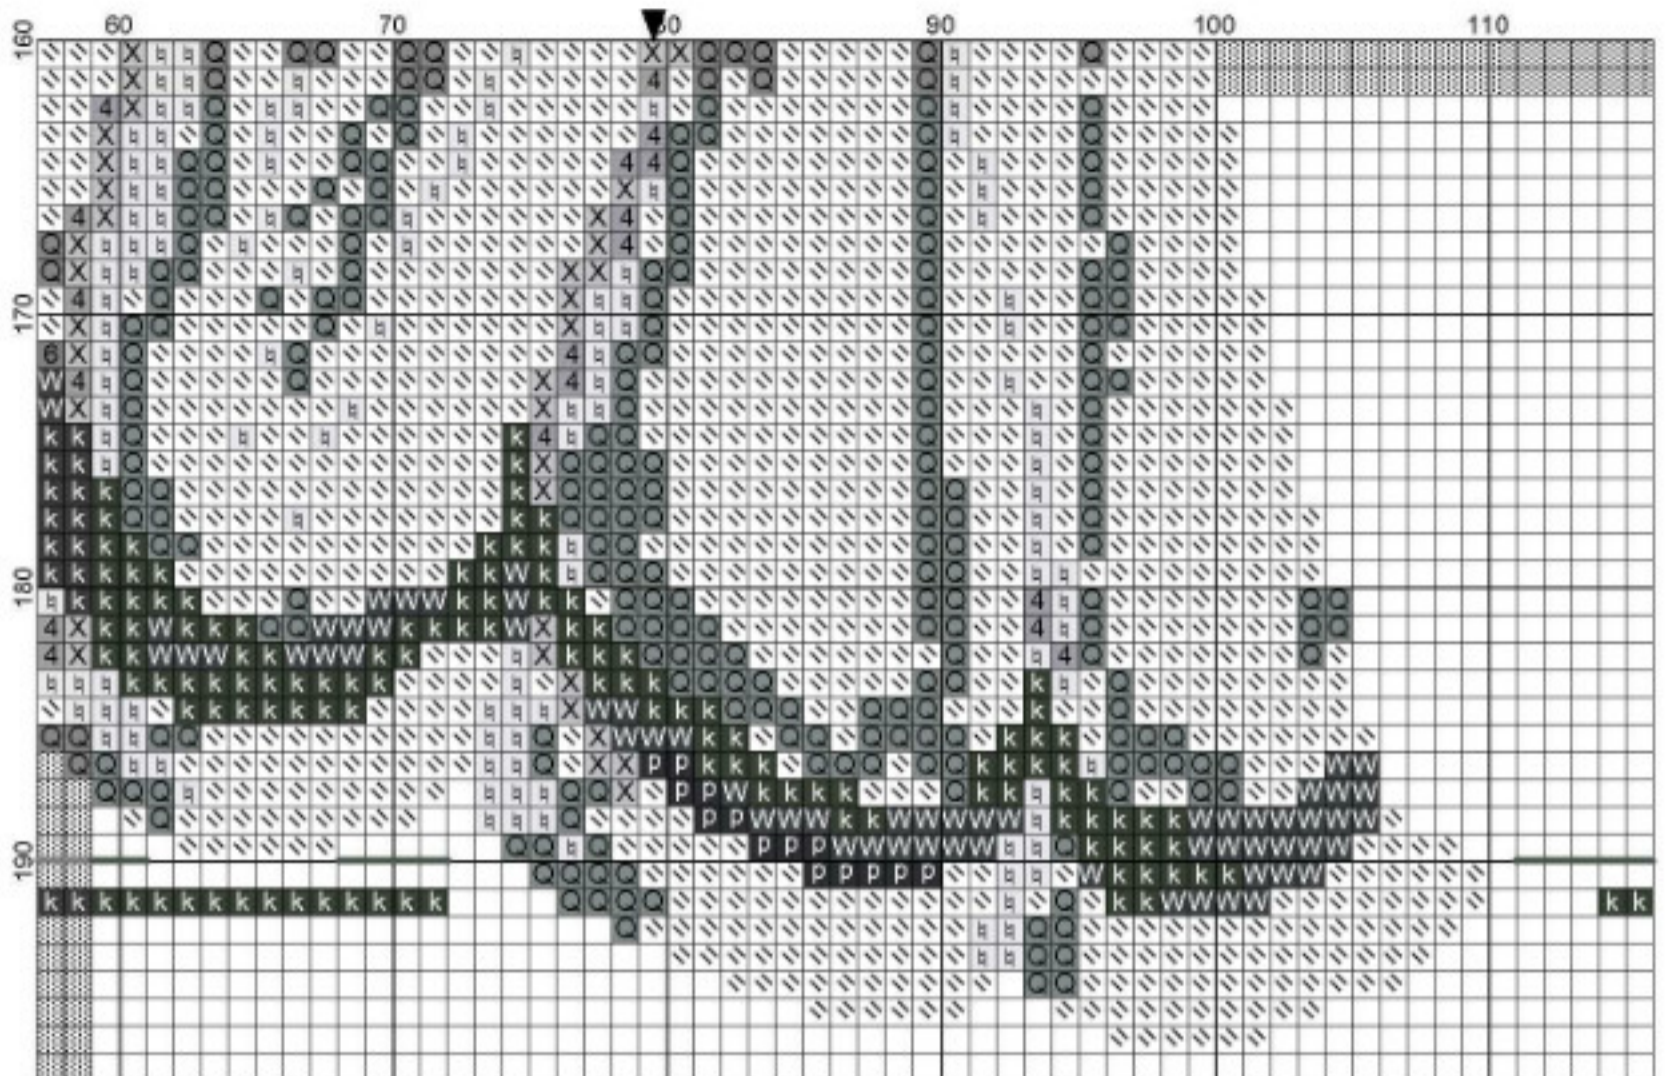

Laura Gabutti Lattuada

Laura Gabutti Lattuada

- Legend:**
- DMC-938
 - DMC-948
 - DMC-3072
 - DMC-762
 - DMC-801
 - DMC-817
 - DMC-3713
 - DMC-3839
 - DMC-3840
 - DMC-Blanc
 - DMC-3772
 - DMC-3799
 - DMC-3823
 - DMC-758
 - DMC-351
 - DMC-413
 - DMC-414
 - DMC-169
 - DMC-221
 - DMC-318
 - DMC-415
 - DMC-745
 - DMC-746
 - DMC-754
 - DMC-433
 - DMC-434
 - DMC-646
 - KBF-018nl
 - KBF-005nl*
 - KBF-010nl*
 - MHA-03046
 - MHA-03054
 - MHE-40557
- Backstitches:**
- DMC-938
 - DMC-3772
 - DMC-221
 - KBF-005nl
- Beads:**
- MHA-03046
 - MHA-03054
 - MHE-40557

Laura Gabutti Lattuada

Laura Gabutti Lattuada

Laura Gabutti Lattuada

Laura Gabutti Lattuada

Laura Gabutti Laftuada

Laura Gabutti Laftuada

Laura Gabutti Laftuada

RL13 Miracle Butterfly

Author: Jazmin 2010
Copyright: Laura Gabutti Lattuada
Fabric: Linen
Grid Size: 159W x 198H
Design Area: 9,81" x 12,25" (157 x 196 stitches)

Legend:

	[2] DMC 938 Coffee Brown-UL DK
	[2] DMC 948 Peach-VY LT
	[2] DMC 3072 Beaver Gray-VY LT
	[2] DMC 762 Pearl Gray-VY LT
	[2] DMC 801 Coffee Brown-DK
	[1] DMC 817 Coral Red-VY DK
	[2] DMC 3713 Salmon-VY LT
	[2] DMC 3839 Lavender Blue-MD
	[2] DMC 3840 Lavender Blue-LT
	[2] DMC Blanc White
	[2] DMC 3772 Desert Sand-VY DK
	[2] DMC 3799 Pewter Gray-VY DK
	[1] DMC 3823 Yellow-UL Pale
	[2] DMC 758 Terra Cotta-VY LT
	[1] DMC 351 Coral
	[2] DMC 413 Pewter Gray-DK
	[2] DMC 414 Steel Gray-DK