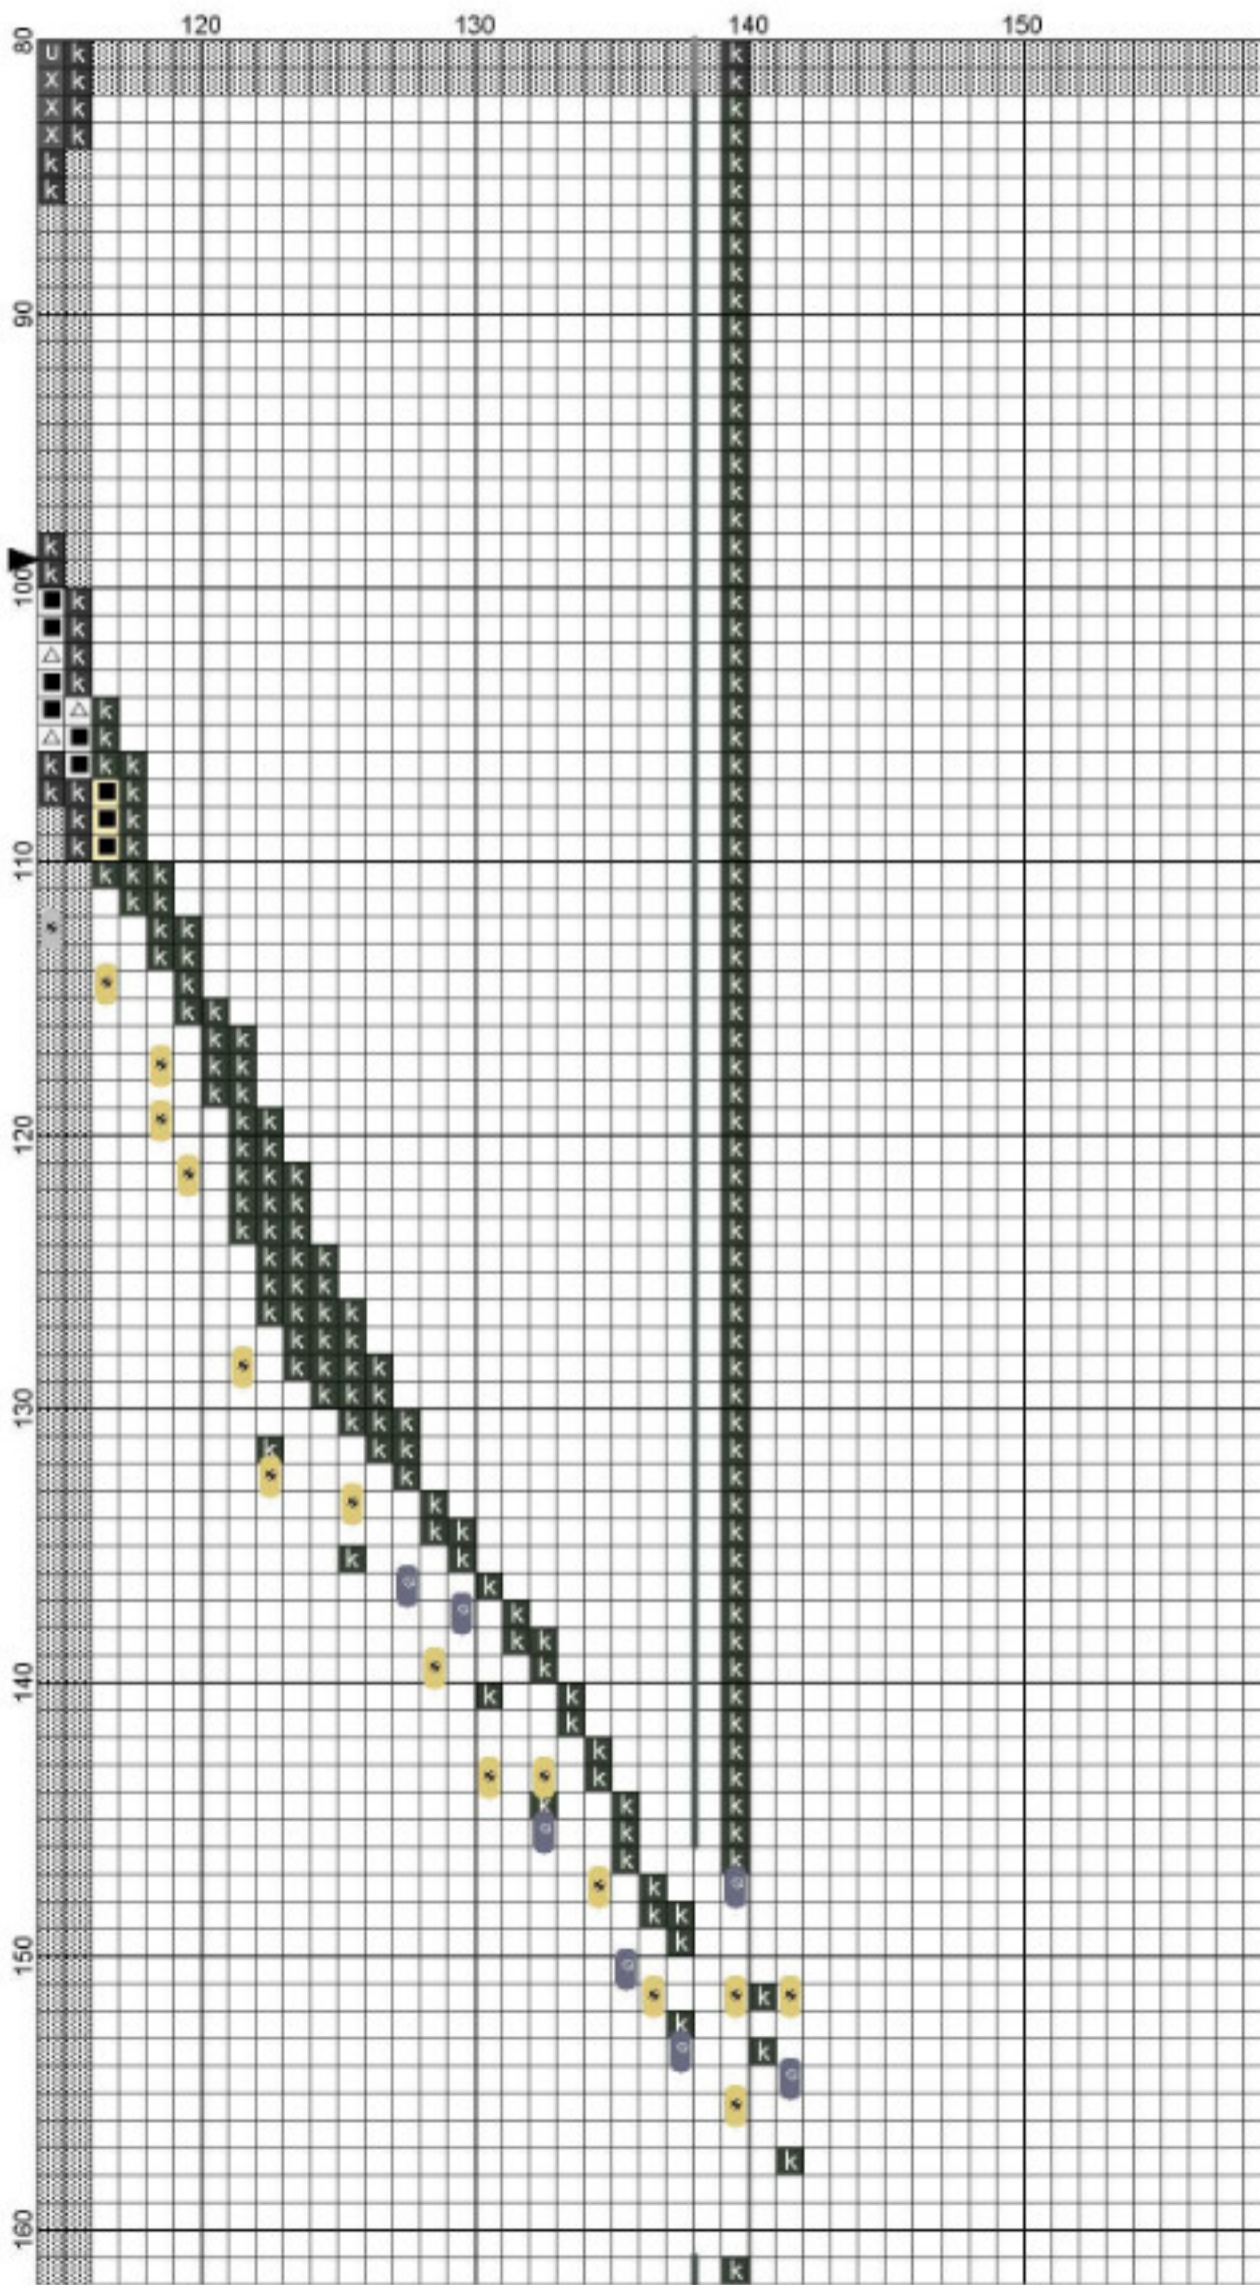

Laura Gabutti Lattuada

Laura Gabutti Lattuada

- Legend:**
- DMC-938
 - DMC-948
 - DMC-3072
 - DMC-762
 - DMC-801
 - DMC-817
 - DMC-3713
 - DMC-3839
 - DMC-3840
 - DMC-Blanc
 - DMC-3772
 - DMC-3799
 - DMC-3823
 - DMC-758
 - DMC-351
 - DMC-413
 - DMC-414
 - DMC-169
 - DMC-221
 - DMC-318
 - DMC-415
 - DMC-745
 - DMC-746
 - DMC-754
 - DMC-433
 - DMC-434
 - DMC-646
 - KBF-018nl
 - KBF-005nl*
 - KBF-010nl*
 - MHA-03046
 - MHA-03054
 - MHE-40557
- Backstitches:**
- DMC-938
 - DMC-3772
 - DMC-221
 - KBF-005nl
- Beads:**
- MHA-03046
 - MHA-03054
 - MHE-40557

Laura Gabutti Lattuada

Laura Gabutti Lattuada

Laura Gabutti Lattuada

Laura Gabutti Lattuada

Laura Gabutti Laftuada

Laura Gabutti Laftuada

Laura Gabutti Laftuada

RL13 Miracle Butterfly

Author: Jazmin 2010
Copyright: Laura Gabutti Lattuada
Fabric: Linen
Grid Size: 159W x 198H
Design Area: 9,81" x 12,25" (157 x 196 stitches)

Legend:

	[2] DMC 938 Coffee Brown-UL DK
	[2] DMC 948 Peach-VY LT
	[2] DMC 3072 Beaver Gray-VY LT
	[2] DMC 762 Pearl Gray-VY LT
	[2] DMC 801 Coffee Brown-DK
	[1] DMC 817 Coral Red-VY DK
	[2] DMC 3713 Salmon-VY LT
	[2] DMC 3839 Lavender Blue-MD
	[2] DMC 3840 Lavender Blue-LT
	[2] DMC Blanc White
	[2] DMC 3772 Desert Sand-VY DK
	[2] DMC 3799 Pewter Gray-VY DK
	[1] DMC 3823 Yellow-UL Pale
	[2] DMC 758 Terra Cotta-VY LT
	[1] DMC 351 Coral
	[2] DMC 413 Pewter Gray-DK
	[2] DMC 414 Steel Gray-DK

	[2] DMC 169 Pewter-LT
	[2] DMC 221 Shell Pink-VY DK
	[2] DMC 318 Steel Gray-LT
	[2] DMC 415 Pearl Gray
	[1] DMC 745 Yellow-LT Pale
	[1] DMC 746 Off White
	[2] DMC 754 Peach-LT
	[2] DMC 433 Brown-MD
	[2] DMC 434 Brown-LT
	[2] DMC 646 Beaver Gray-DK
	[2] KBF 018hl Navy Hi Lustre
	[2] KBF 005hl* Black Hi Lustre
	[2] KBF 010hl*
	[2] MHA 03046 Matte Cadet Blue
	[2] MHA 03054 Desert Sand
	[2] MHE 40557 Gold