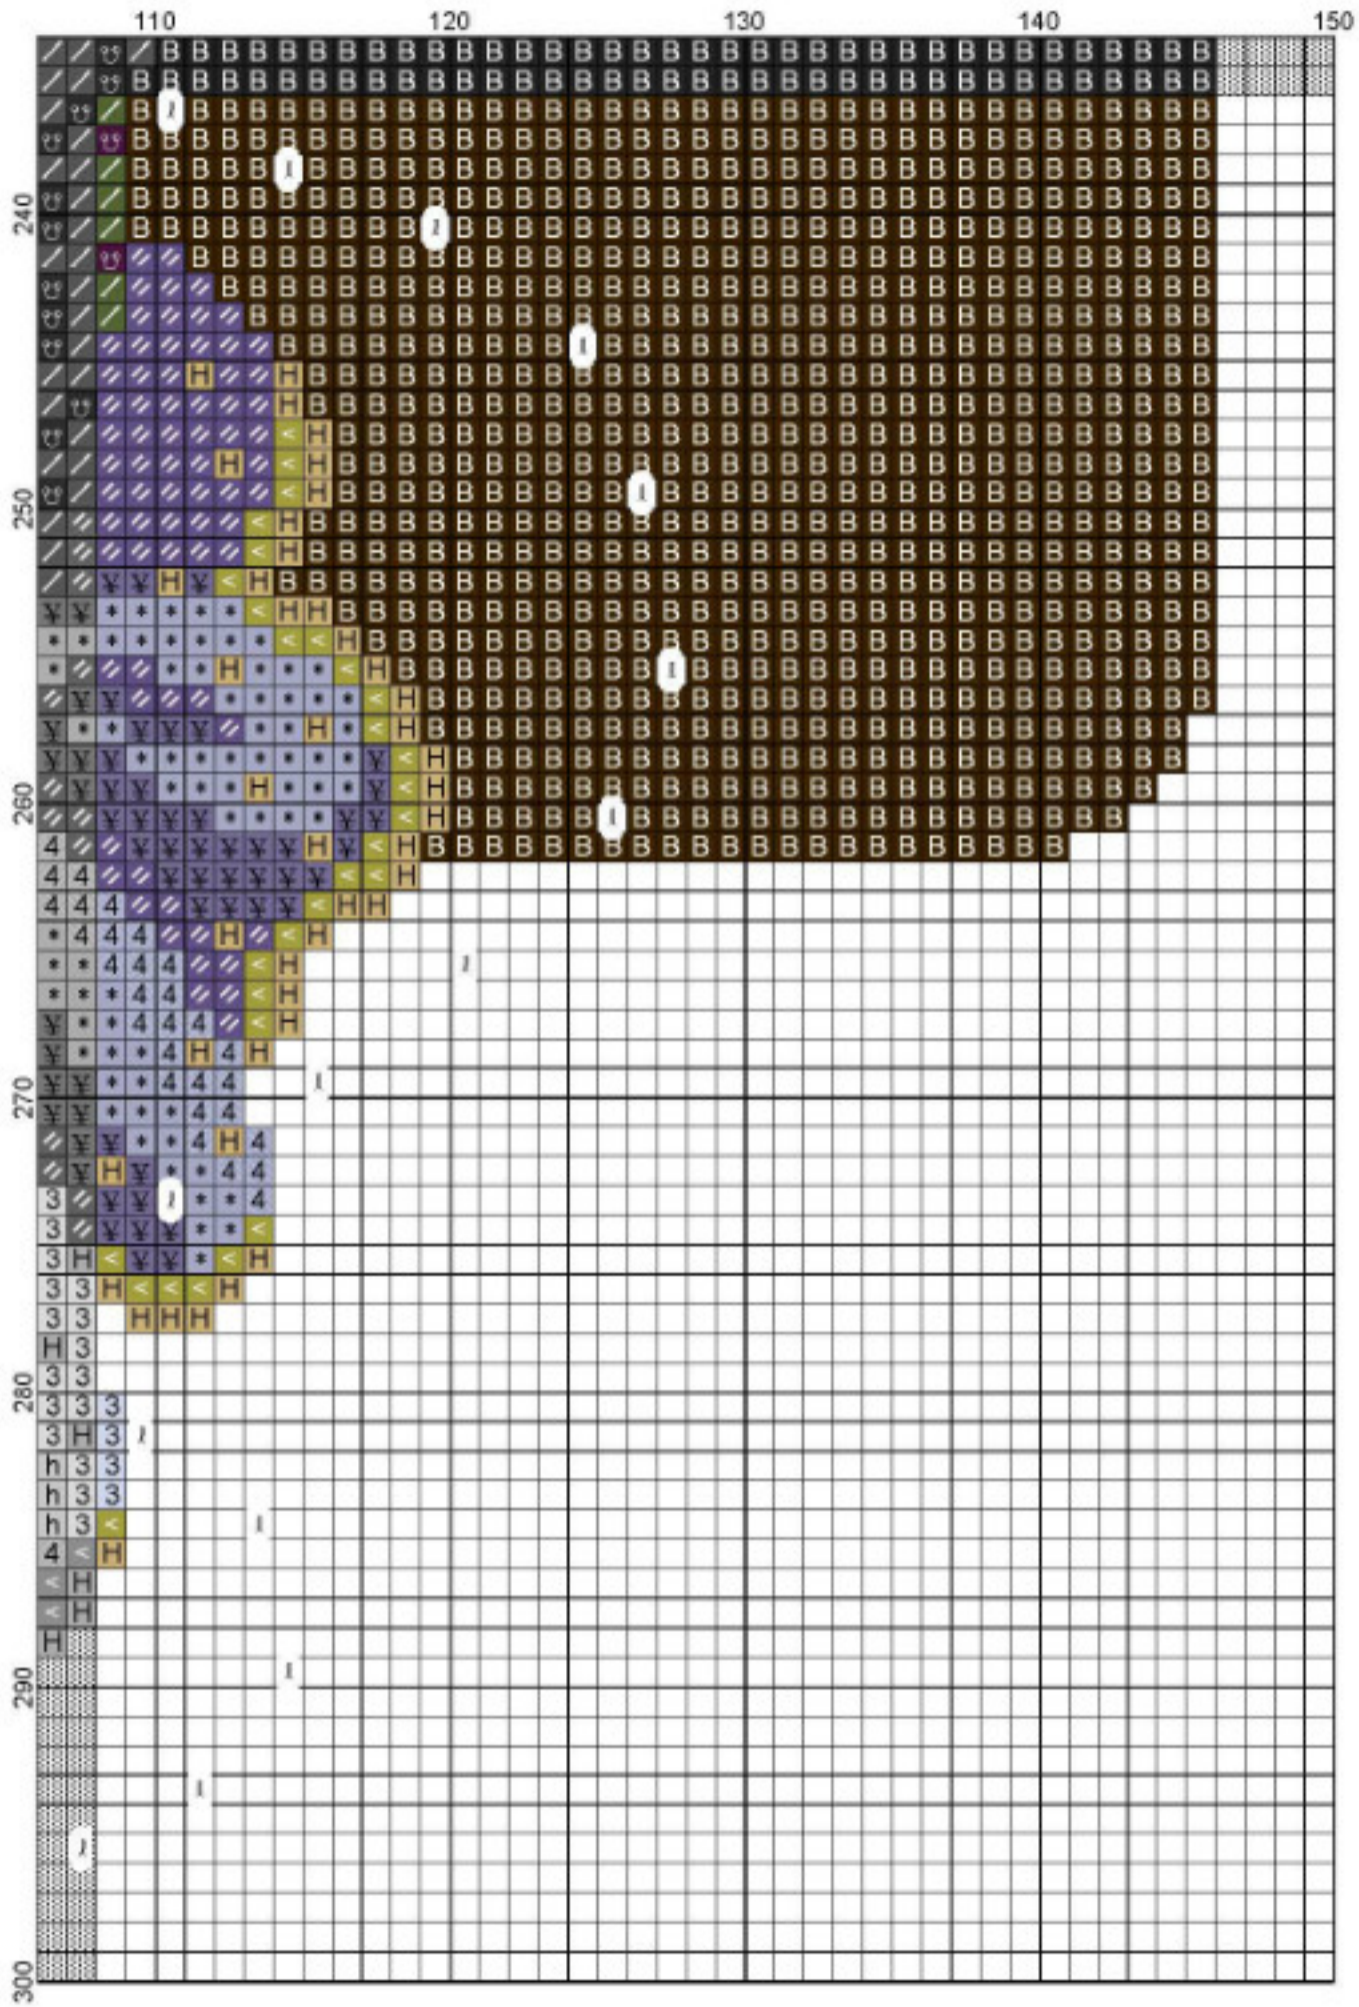

<No Title>

Grid Size: 150W x 300H
Design Area: 10,50" x 21,29" (147 x 298 stitches)

Legend:

	[2] DMC 801 coffee brown - dk		[2] DMC 898 coffee brown - vy dk
	[2] DMC 208 lavender - vy dk		[2] DMC 938 coffee brown - ul dk
	[2] DMC 3045 yellow beige - dk		[2] DMC 950 desert sand - lt
	[2] DMC 209 lavender - dk		[2] DMC 3051 green gray - dk
	[2] DMC 210 lavender - md		[2] DMC 3052 green gray - md
	[2] DMC 211 lavender - lt		[2] DMC 3053 green gray
	[2] DMC 327 violet - vy dk		[2] DMC 3072 beaver gray - vy lt
	[2] DMC 333 blue violet - vy dk		[2] DMC 3371 black brown
	[2] DMC 340 blue violet - md		[2] DMC 3746 blue violet - dk
	[2] DMC 341 blue violet - lt		[2] DMC 3747 blue violet - vy lt
	[2] DMC 407 desert sand - dk		[2] DMC 3770 tawny - vy lt
	[2] DMC 420 hazel nut brown - dk		[2] DMC 3772 desert sand - vy dk
	[2] DMC 524 fern green - vy lt		[2] DMC 3773 desert sand - md
	[2] DMC 550 violet - vy dk		[2] DMC 3774 desert sand - vy lt
	[2] DMC 597 turquoise		[2] DMC 3809 turquoise - vy dk
	[2] DMC 598 turquoise - lt		[2] DMC 3810 turquoise - dk
	[2] DMC 610 drab brown - dk		[2] DMC 3811 turquoise - vy lt
	[2] DMC 611 drab brown		[2] DMC 340* blue violet - md
	[2] DMC 612 drab brown - lt		[2] DMC 5200 snow white
	[2] DMC 613 drab brown - vy lt		[2] DMC 3051* green gray - dk
	[2] DMC 632 desert sand - ul vy dk		[2] DMC 3747* blue violet - vy lt
	[2] DMC 645 beaver gray - vy dk		[2] DMM 5282 Gold
	[2] DMC 646 beaver gray - dk		[2] KRE 032 Pearl
	[2] DMC 647 beaver gray - md		[2] KRE 202HL Aztec Gold
	[2] DMC 648 beaver gray - lt		