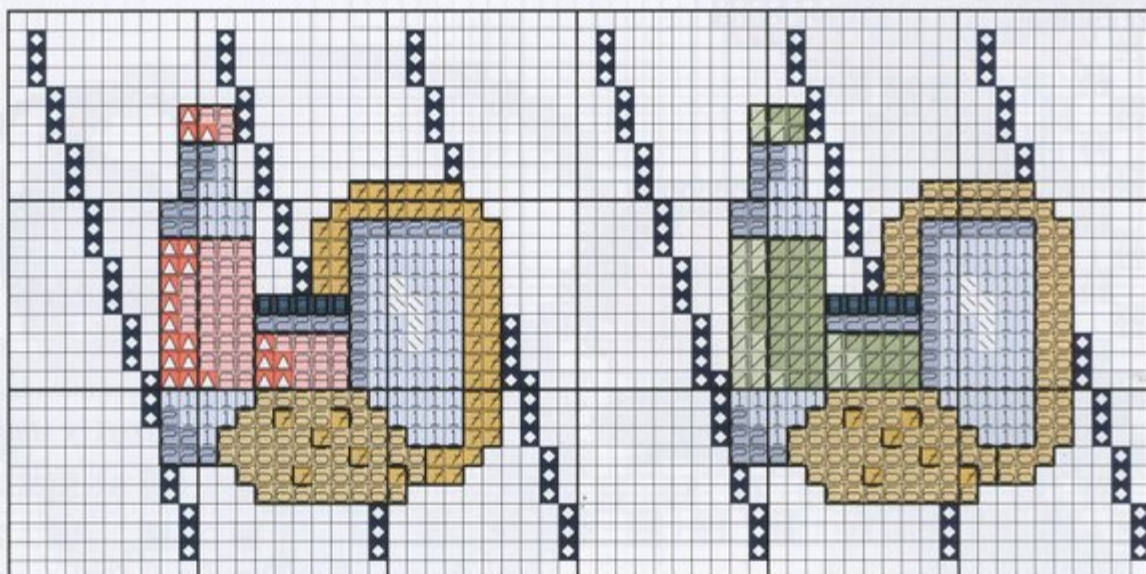

Pequeños Motivos de baño

Colores DMC y Madeira:

Blanco D 2401 M 368 D 1310 M

369 D 437 D 1309 M 2012 M

517 D 518 D 1011 M 1013 M

738 D 828 D 2013 M 1101 M

3705 D 3708 D 213 M 408 M

3761 D 3014 M

Pespunte:

— 310 D Negro 2400 M