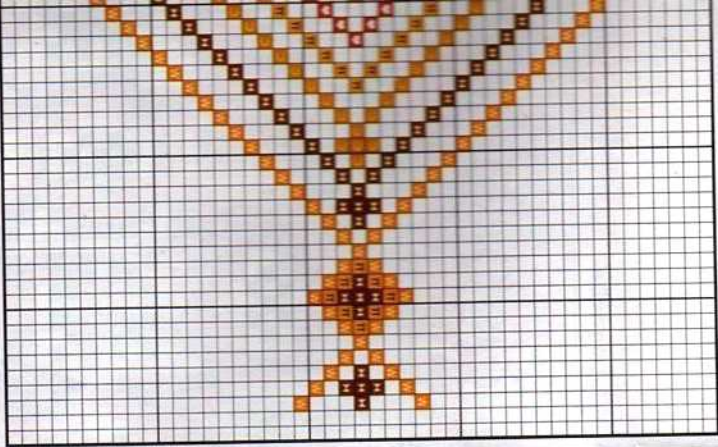

Material: towel with band

to embroider

6 counts/1 cm

1 stitch/1 count

Design height: 7 cm.

© Copyright España y Extranjero

Distribución de motivos

20