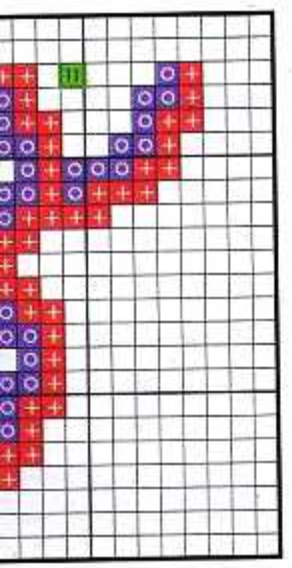

Material: towel with band
10 embroider
15 counts / 1 cm
1 stitch / 1 count
Design size
34 x 7,5 cm.

Zndire 2114