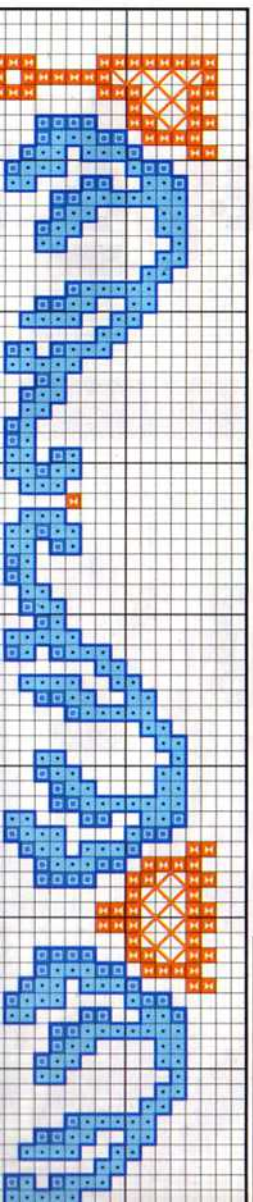

Toalla pequeña