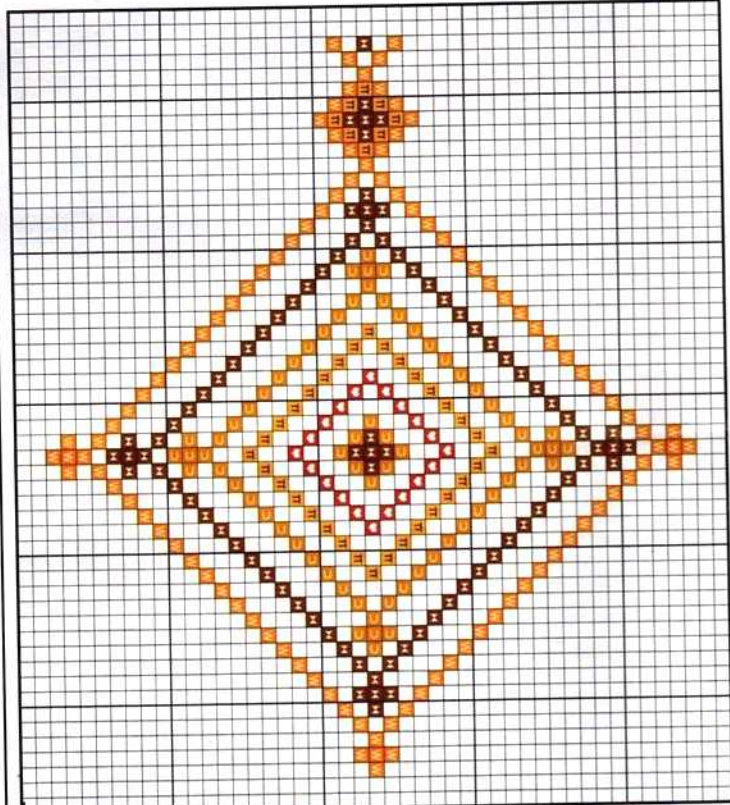

Material: towel with band

to embroider

6 counts/1 cm

1 stitch/1 count

Design height: 7 cm.

© Copyright España y Extranjero

Distribución de motivos

20