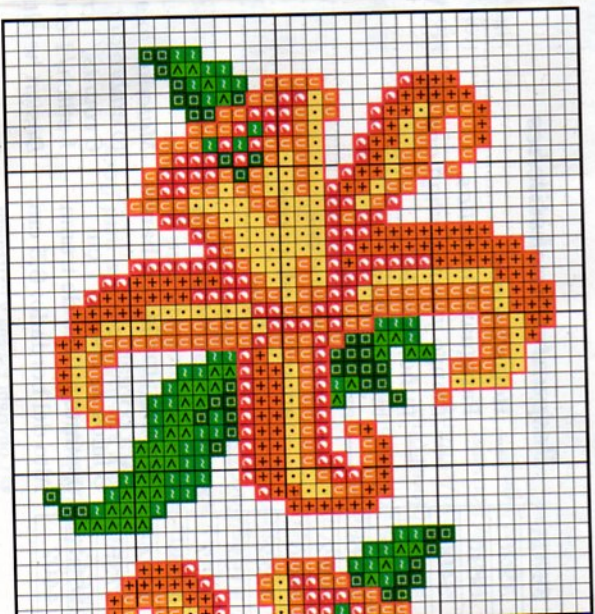

Verde/Green	895	1044	4485

Bordar los tonos oscuros con hebras de tres hilos
Embroider the dark colours with three strands

Material: toalla con banda
para bordar
6 hilos de trama/1 cm
1 punto/1 hilo de trama
Alto del bordado: 5.5 cm.

Material: towel with band
to embroider
6 counts/1 cm
1 stitch/1 count
Design height: 5.5 cm.

© Copyright España y Extranjero

Pespuntes/Backstitches

- Petalos azules/Blue petals.....Azul/Blue
- Petalos naranjas/Orange petals.....Naranja/Orange
- Tallos y hojas/Stems and leaves..... Verde/Green

DMC	ANCHOR	FINCA
3842	164	3494
720	326	7574
895	1044	4485

5

Simbología/Key colour

	DMC	ANCHOR	FINCA
• Amarillo/Yellow	744	301	1137
U Naranja/Orange	742	303	1232
+ Naranja/Orange	3340	329	1325
◁ Rojo/Red	350	11	1485
◀ Verde/Green	703	238	4636
◁ Verde/Green	701	227	4646
◻ Verde/Green	986	246	4906

Bordar los tonos oscuros con hebras de tres hilos
Embroider the dark colours with three strands

Material: toalla con banda
para bordar
6 hilos de trama/1 cm
1 punto/1 hilo de trama
Alto del bordado: 6 cm.

© Copyright España y Extranjero

Pespuntes/Backstitches

- Petalos/Petals.....Naranja/Orange
- Hojas/Leaves..... Verde/Green

DMC	ANCHOR	FINCA
3340	329	1325
986	246	4906

zn11c 2119