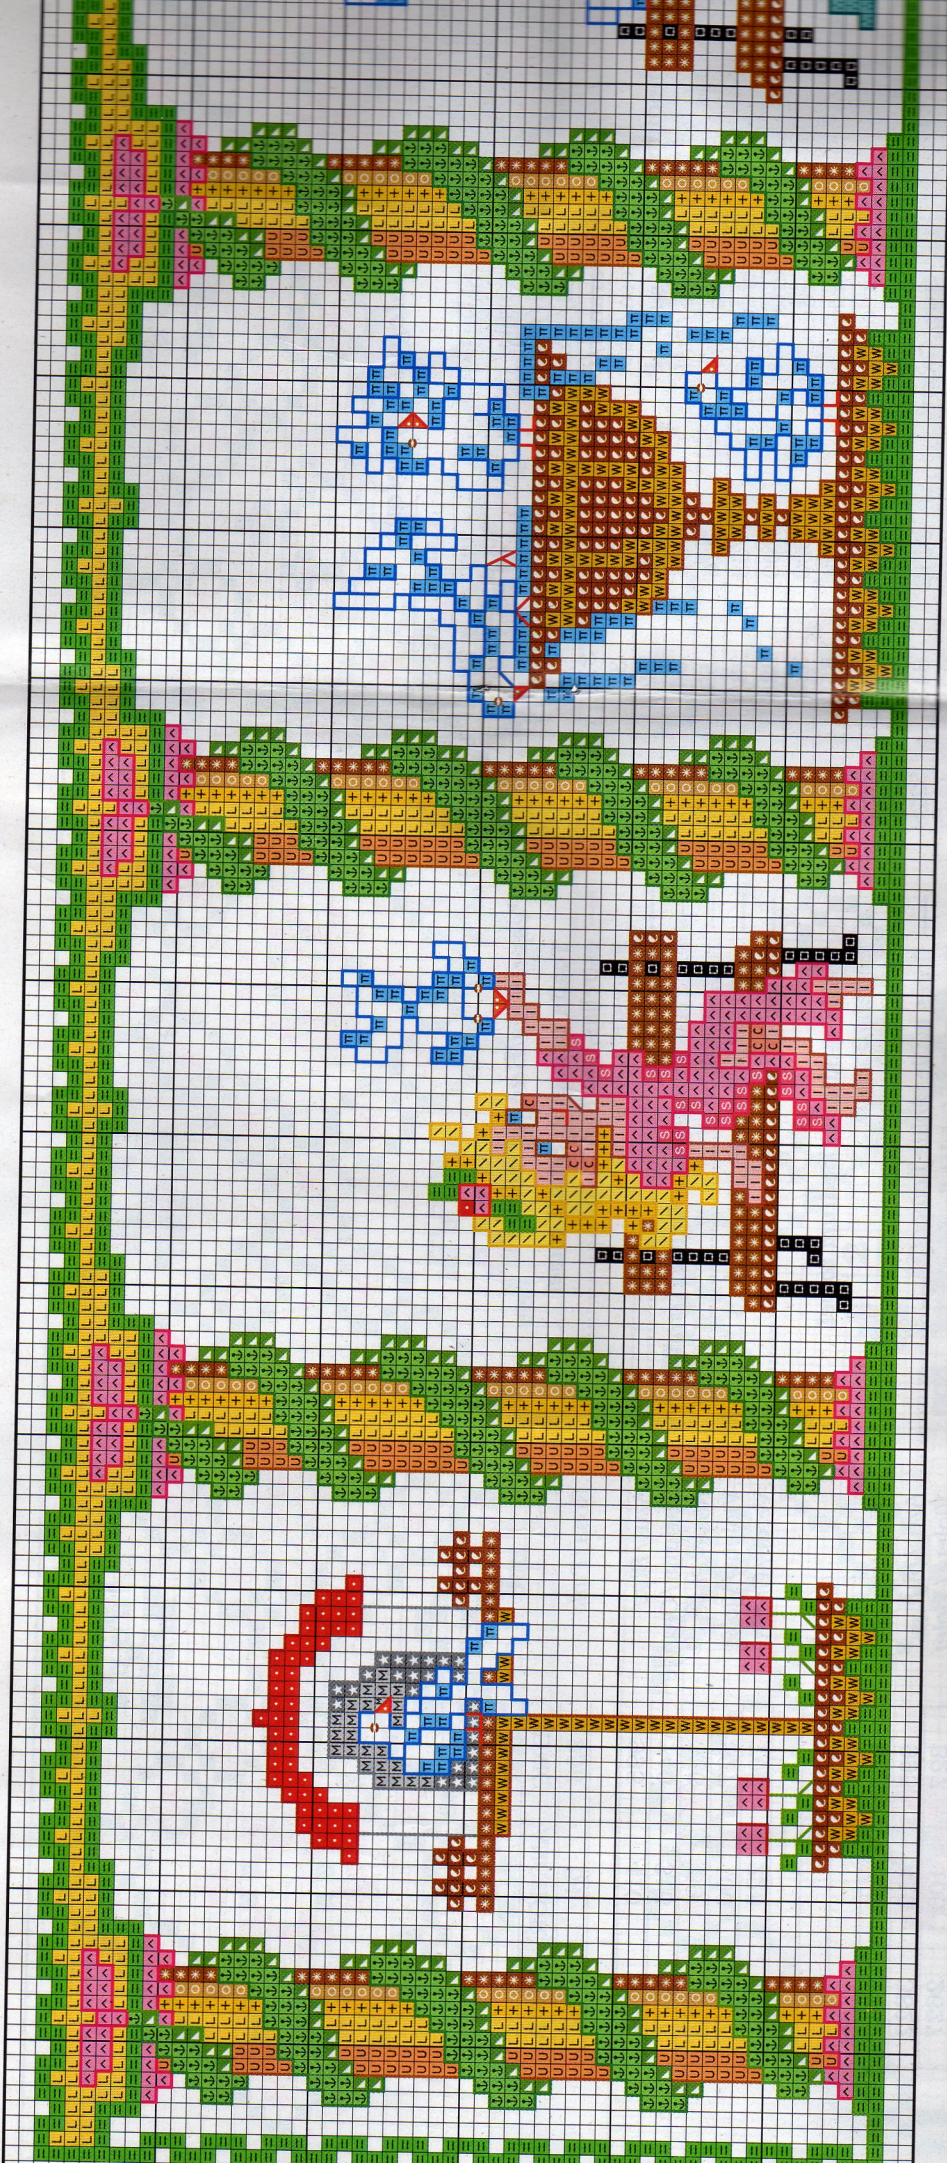

Material: towel with band
 to embroider
 6 counts/1 cm
 1 stitch/1 count
 Design height:
small: 5.5 cm
medium: 7.5 cm
large: 9 cm.

© Copyright España y Extranjero

Toalla pequeña

Toalla mediana

Toalla grande