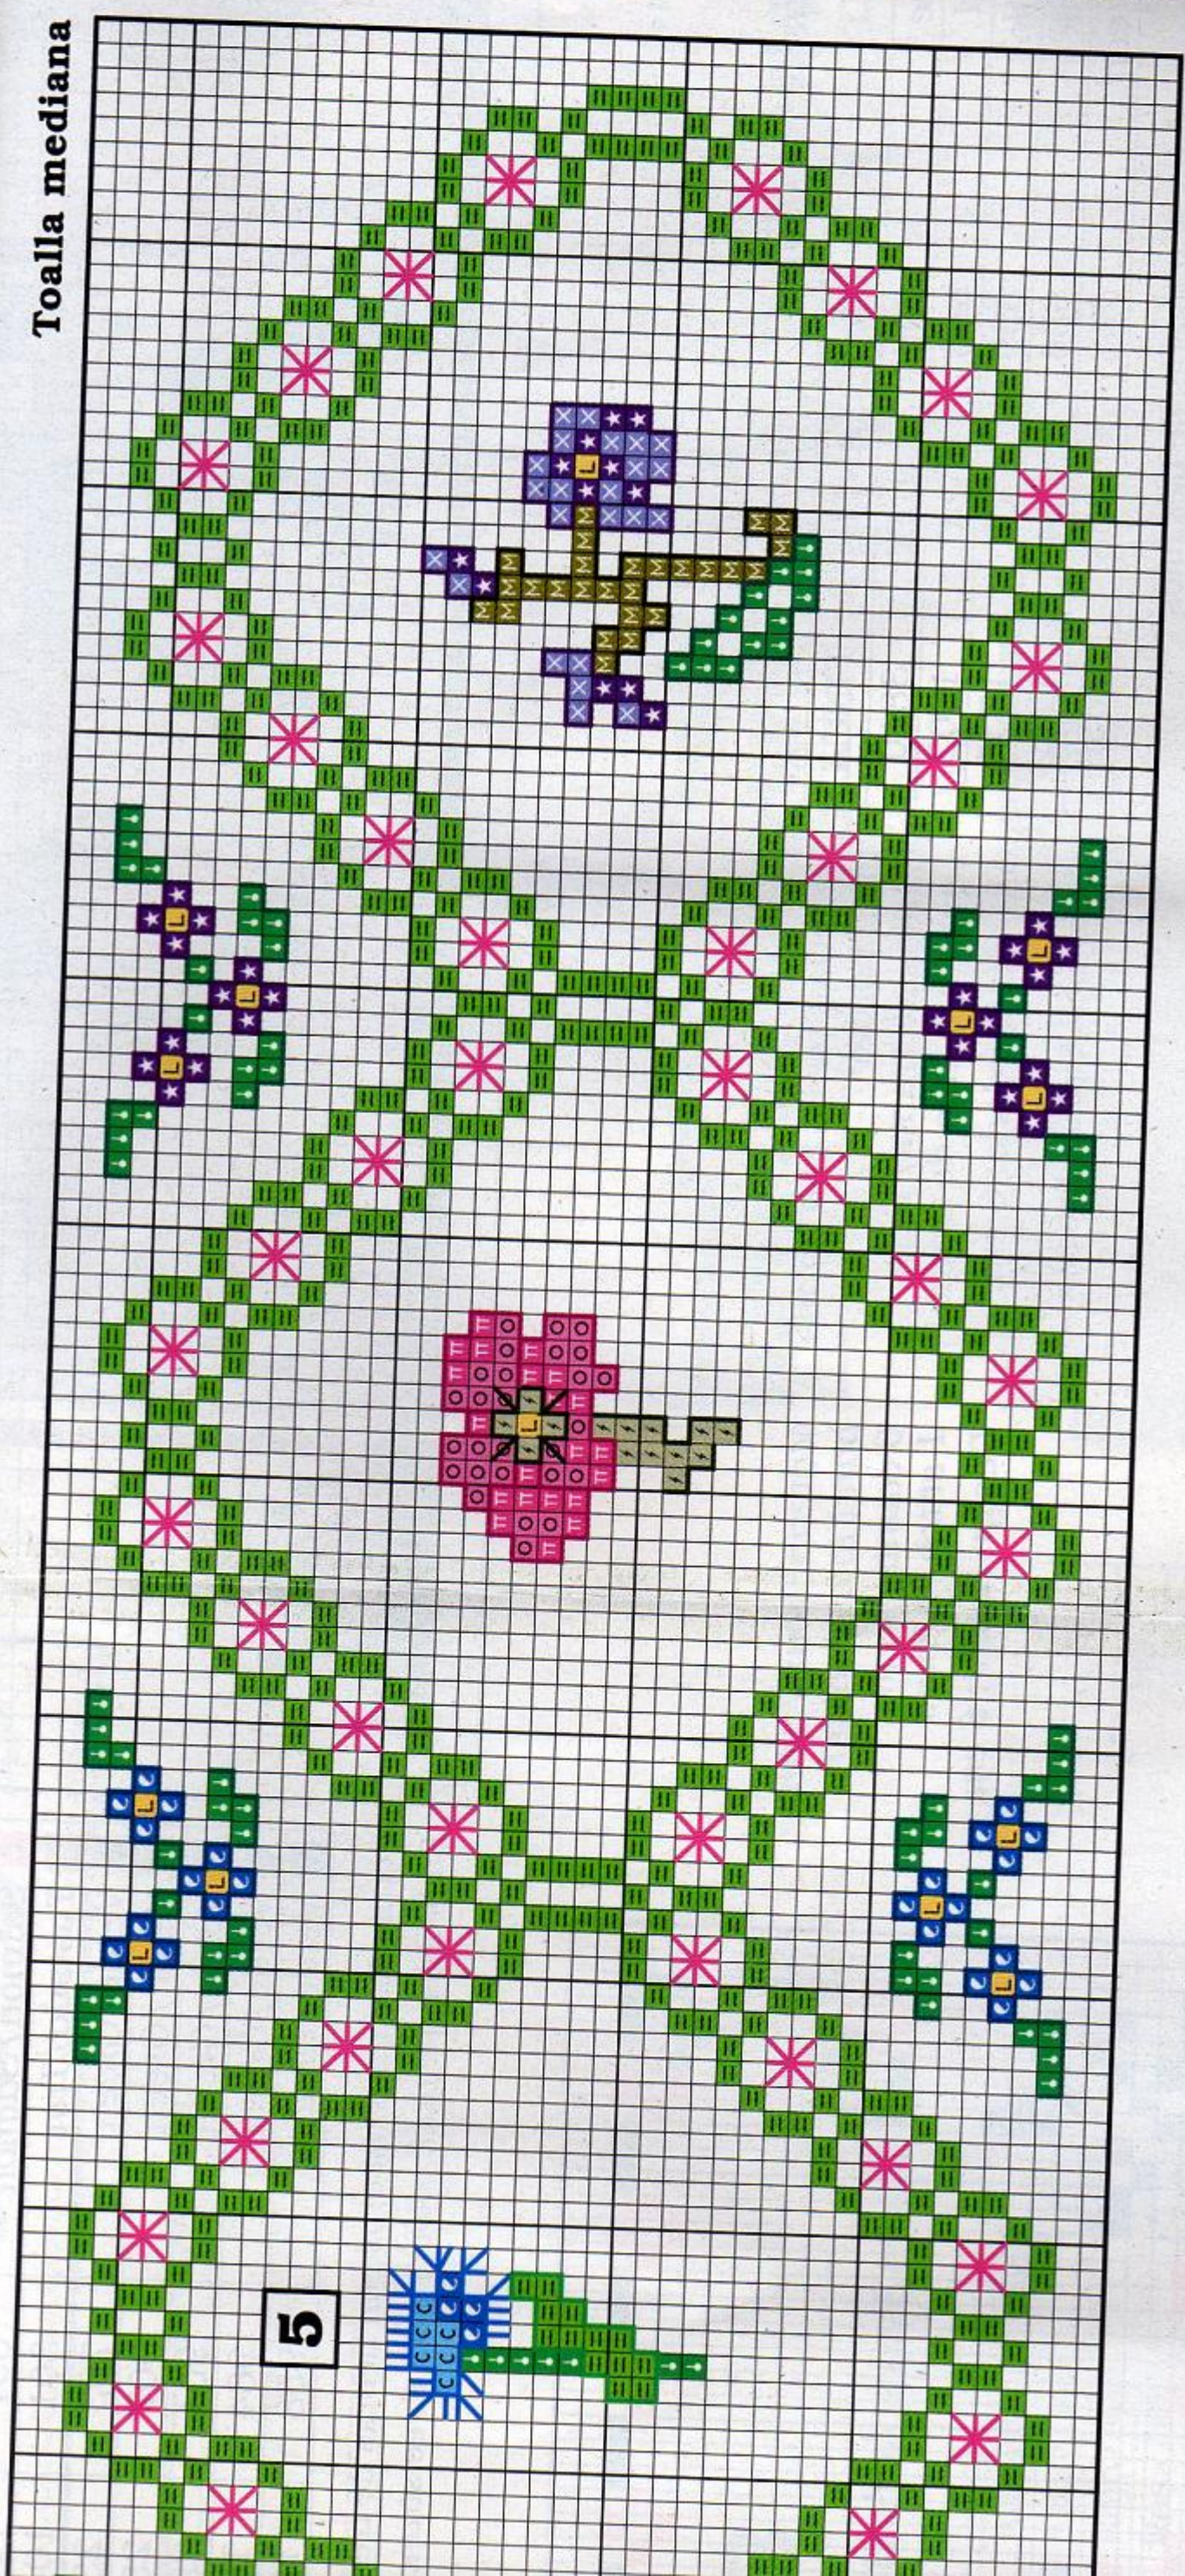

Toalla mediana

+	Rosa/Pink	3708	31	1720
○	Rosa/Pink	899	52	1738
□	Rosa/Pink	956	54	1742
△	Rosa/Pink	326	59	1667
▬	Verde/Green	703	238	4636
▮	Verde/Green	700	228	4652
▯	Verde/Green	699	923	4402
⚡	Verde/Green	524	858	5051
⚡	Verde/Green	522	860	5151
8	Verde/Green	520	862	5075
M	Verde/Green	3012	843	5222
X	Violeta/Violet	580	281	4811
☆	Violeta/Violet	209	109	2699
	Violeta/Violet	327	100	2627

Bordar los tonos oscuros con hebras de tres hilos
Embroider the dark colours with three strands

Material: toalla con banda para bordar
6 hilos de trama/1 cm
1 punto/1 hilo de trama
Alto de los bordados
toalla pequeña: 5 cm
toalla mediana: 6,5 cm
toalla grande: 8 cm.

Material: towel with bar to embroider
6 counts/1 cm
1 stitch/1 count
Designs height
small towel: 5 cm
medium towel: 6,5 cm
large towel: 8 cm

© Copyright España y Extranjero

Toalla grande