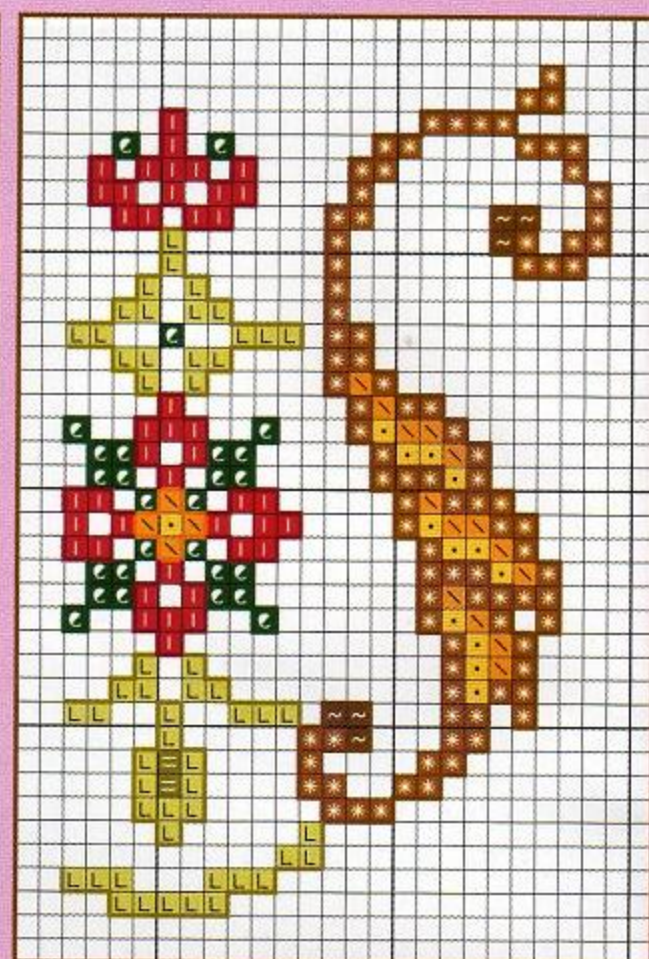

Pespuntes/Backstitches

- **Flores/Flowers**
- Pétalos/Petals..... Rojo/Red
- Centros/Centers..... Naranja/Orange
- Hojas/Leaves..... Verde/Green
- Adornos marrones/Brown ornaments..... Marrón/Brown
- Adornos verdes/Green ornaments..... Verde/Green

DMC	ANCHOR	FINCA
816	1005	1915
742	303	1232
895	1044	4485
433	358	8075
3012	844	5236