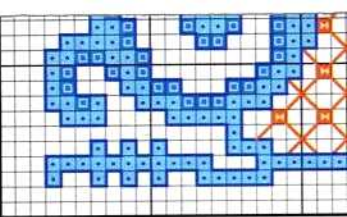

Material: towel with band
 to embroider
 6 counts/1 cm
 1 stitch/1 count
 Design height:
small: 5.5 cm
medium: 7.5 cm
large: 9 cm.

© Copyright España y Extranjero

Toalla pequeña

Toalla mediana

Toalla grande